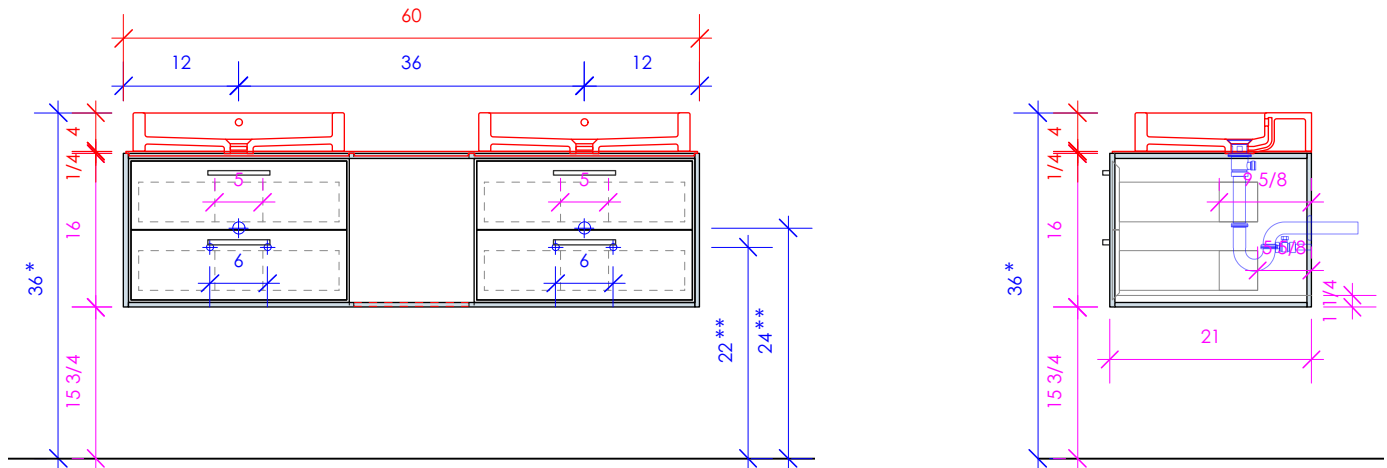

LACAVA

LINEA

LIN-VS-60A

* Recommended installation height
** Recommended plumbing location

FEATURES:

- WALL MOUNT VANITY
- FOUR DRAWERS WITH SOFT-CLOSE GLIDES
- DRAWER BOXES STAINED TO REFLECT EXTERIOR FINISH
- MITERED DETAILING ON DRAWERS
- DECORATIVE HARDWARE **K450** INCLUDED BUT NOT INSTALLED - CAN BE INSTALLED UPON REQUEST
- USED WITH **LIN-VS-60AF** FRAME, **LIN-VS-60AT** COUNTERTOP AND **5030** SINK (SOLD SEPARATELY)
- MOUNTING: FULL WOOD BACKING (SEE FURNITURE MANUAL)
- PROUDLY HANDMADE IN THE USA
- MANUFACTURED WITH LOW VOC FINISHES AND WOOD FROM RENEWABLE FORESTS

1/2" THICKNESS

LACAVA reserves the right to revise any dimension or information on this sheet without notice. Dimensions are nominal and may vary within an industry accepted tolerance of 1/4". Cabinets with 'vanity top' sinks are made to the matching sink and dimensions may vary. LACAVA is not responsible for any cutouts, countertops, or furniture made without the actual product or template. Differences in color, grain, appearance, and texture are inherent in all natural woodwork and should be expected. Variances in these qualities are not deemed manufacturing defects and will not be accepted as valid reasons for return or exchanges. Plumbing specifications are only a guideline and may need alteration based on application.