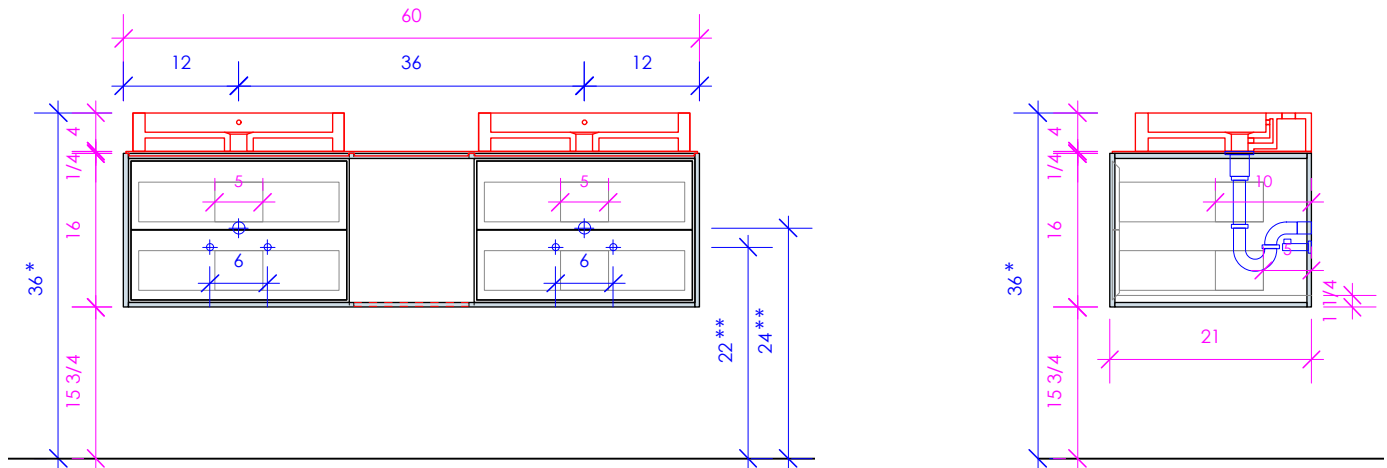

LACAVA

LINEA

LIN-VS-60A

* Recommended installation height
** Recommended plumbing location

FEATURES:

- WALL MOUNT VANITY
- FOUR DRAWERS WITH SELF-CLOSE GLIDES
- DRAWER BOXES STAINED TO REFLECT EXTERIOR FINISH
- MITERED DETAILING ON DRAWERS
- DECORATIVE HARDWARE **K450** INCLUDED BUT NOT INSTALLED - CAN BE INSTALLED UPON REQUEST
- USED WITH **LIN-VS-60AF** FRAME, **LIN-VS-60AT** COUNTERTOP AND **5030** SINK (SOLD SEPARATELY)
- MOUNTING: FULL WOOD BACKING (SEE FURNITURE MANUAL)
- PROUDLY HANDMADE IN THE USA
- MANUFACTURED WITH LOW VOC FINISHES AND WOOD FROM RENEWABLE FORESTS

FINISHES:

WOOD:

STANDARD:

02 - NATURAL CHERRY
07 - NATURAL WALNUT
24 - CLASSIC WALNUT
20 - ASH GRAY
06 - WENGE
33 - AFRICAN MAHOGANY

PREMIUM:

22 - GRAY ZEBRA
31 - WHITE OAK
27 - RUSTIC
47 - SMOKY WALNUT

LUXURY:

37 - WEATHERED OAK
52 - SILVER OAK
50 - HORIZON BLUE

46 - DRIFTWOOD
NEWTERRA ONLY

85 - GLOSS WHITE
88 - GLOSS ARDESIA
84 - GLOSS TAUPE
86 - GLOSS BLACK
42 - GLOSS OLIVE GREEN

08T1 - WHITE W/ TEXTURE
35T1 - ARDESIA W/ TEXTURE
54T1 - TAUPE W/ TEXTURE
16T1 - BLACK W/ TEXTURE
82T1 - OLIVE GREEN W/ TEXTURE

COUNTERTOP: **LIN-VS-60AT**

STONE:
WH - BIANCO
LN - LINAC
SL - ATHENS

QUARTZ:
FR - FURCO
AH - ASH

SOLID SURFACE:

M - SATIN WHITE
G - POLISHED WHITE
R - MARMO
V - LAVA
D - OBSIDIAN

CONCRETE:
SND - SAND
SLT - SLATE
TER - TERRACOTTA
CHL - CHARCOAL

METALS: **LIN-VS-60AF**

METAL: **FRAME**

21 - BRUSHED STAINLESS STEEL
10 - POLISHED STAINLESS STEEL

44 - MATTE BLACK
MW - MATTE WHITE
BPW - BRASS POWDER COAT

LACAVA reserves the right to revise any dimension or information on this sheet without notice. Dimensions are nominal and may vary within an industry accepted tolerance of 1/4". Cabinets with 'vanity top' sinks are made to the matching sink and dimensions may vary. LACAVA is not responsible for any cutouts, countertops, or furniture made without the actual product or template. Differences in color, grain, appearance, and texture are inherent in all natural woodwork and should be expected. Variances in these qualities are not deemed manufacturing defects and will not be accepted as valid reasons for return or exchanges. Plumbing specifications are only a guideline and may need alteration based on application.

6630 WEST WRIGHTWOOD
CHICAGO, IL 60707

PH: 773-637-9600
FAX: 773-637-9601

LACAVA.COM
INFO@LACAVA.COM