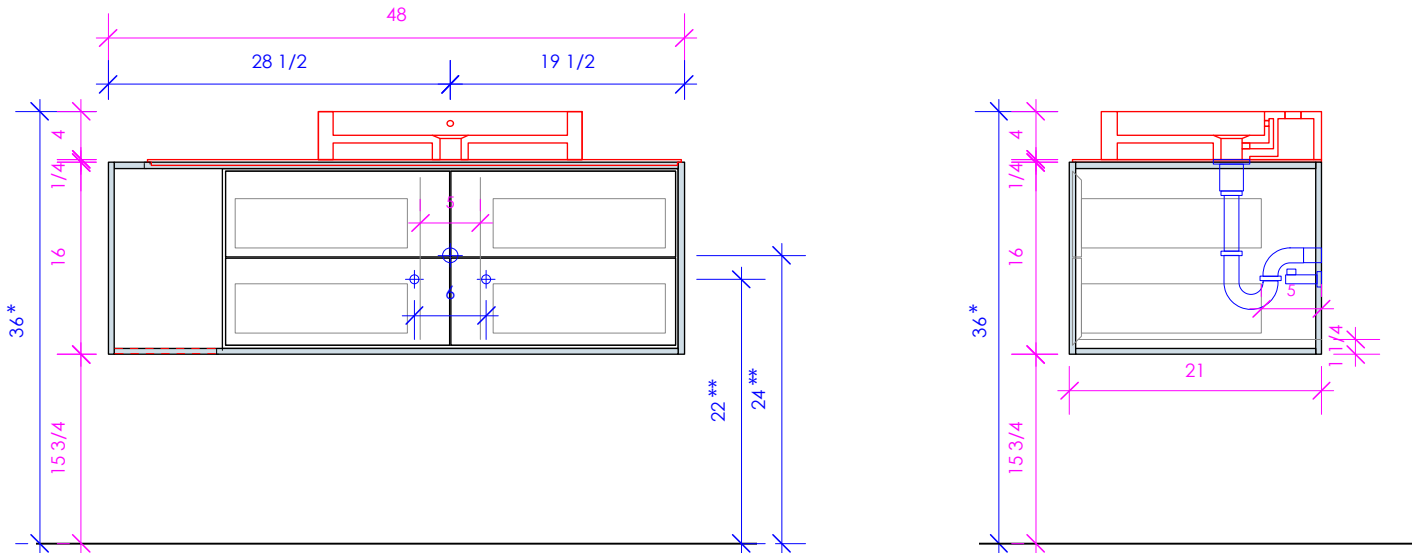

LACAVA

LINEA

LIN-VS-48L

* Recommended installation height
** Recommended plumbing location

FEATURES:

- WALL MOUNT VANITY
- FOUR DRAWERS WITH SELF-CLOSE GLIDES
- DRAWER BOXES STAINED TO REFLECT EXTERIOR FINISH
- MITERED DETAILING ON DRAWERS
- DECORATIVE HARDWARE **K450** INCLUDED BUT NOT INSTALLED - CAN BE INSTALLED UPON REQUEST
- USED WITH **LIN-VS-48LF** FRAME, **LIN-VS-48LT** COUNTERTOP AND **5030** SINK (SOLD SEPARATELY)
- MOUNTING: FULL WOOD BACKING (SEE FURNITURE MANUAL)
- PROUDLY HANDMADE IN THE USA
- MANUFACTURED WITH LOW VOC FINISHES AND WOOD FROM RENEWABLE FORESTS

6630 WEST WRIGHTWOOD
CHICAGO, IL 60707

PH: 773-637-9600
FAX: 773-637-9601

LACAVA.COM
INFO@LACAVA.COM

LACAVA

LINEA

LIN-VS-48R

* Recommended installation height
** Recommended plumbing location

FEATURES:

LACAVA reserves the right to revise any dimension or information on this sheet without notice. Dimensions are nominal and may vary within an industry accepted tolerance of 1/4". Cabinets with 'vanity top' sinks are made to the matching sink and dimensions may vary. LACAVA is not responsible for any cutouts, countertops, or furniture made without the actual product or template. Differences in color, grain, appearance, and texture are inherent in all natural woodwork and should be expected. Variances in these qualities are not deemed manufacturing defects and will not be accepted as valid reasons for return or exchanges. Plumbing specifications are only a guideline and may need alteration based on application.