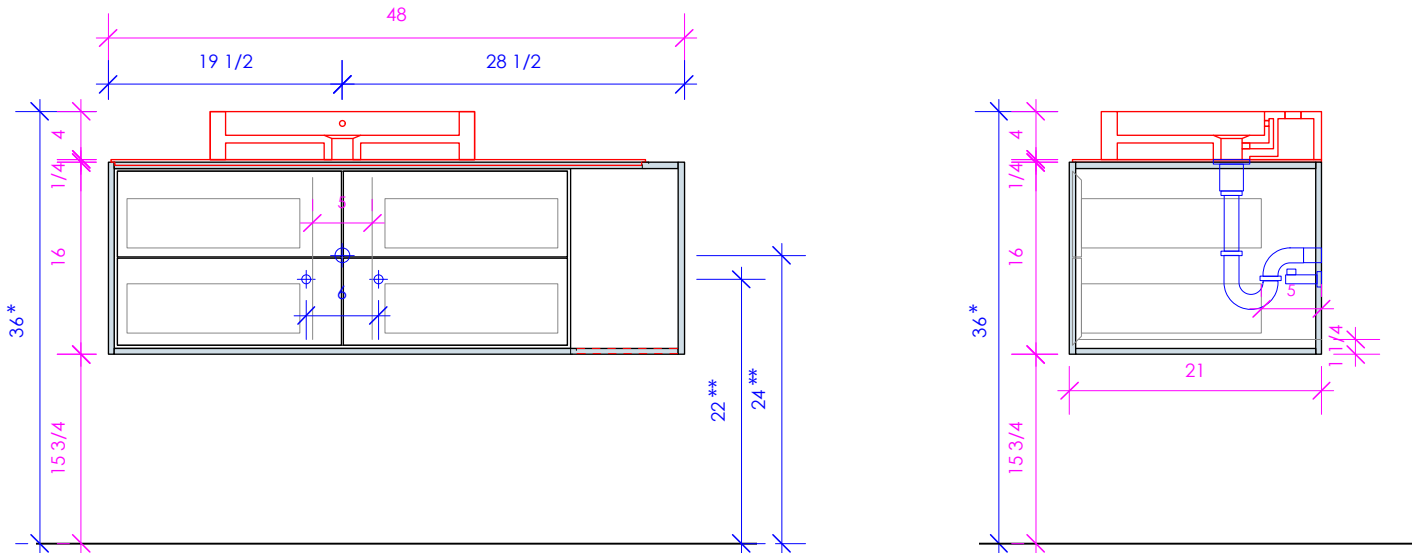

LACAVA

LINEA

LIN-VS-48L

* Recommended installation height
** Recommended plumbing location

FEATURES:

- WALL MOUNT VANITY
- FOUR DRAWERS WITH SELF-CLOSE GLIDES
- DRAWER BOXES STAINED TO REFLECT EXTERIOR FINISH
- MITERED DETAILING ON DRAWERS
- DECORATIVE HARDWARE **K450** INCLUDED BUT NOT INSTALLED - CAN BE INSTALLED UPON REQUEST
- USED WITH **LIN-VS-48LF** FRAME, **LIN-VS-48LT** COUNTERTOP AND **5030** SINK (SOLD SEPARATELY)
- MOUNTING: FULL WOOD BACKING (SEE FURNITURE MANUAL)
- PROUDLY HANDMADE IN THE USA
- MANUFACTURED WITH LOW VOC FINISHES AND WOOD FROM RENEWABLE FORESTS

LACAVA reserves the right to revise any dimension or information on this sheet without notice. Dimensions are nominal and may vary within an industry accepted tolerance of 1/4". Cabinets with 'vanity top' sinks are made to the matching sink and dimensions may vary. LACAVA is not responsible for any cutouts, countertops, or furniture made without the actual product or template. Differences in color, grain, appearance, and texture are inherent in all natural woodwork and should be expected. Variances in these qualities are not deemed manufacturing defects and will not be accepted as valid reasons for return or exchanges. Plumbing specifications are only a guideline and may need alteration based on application.