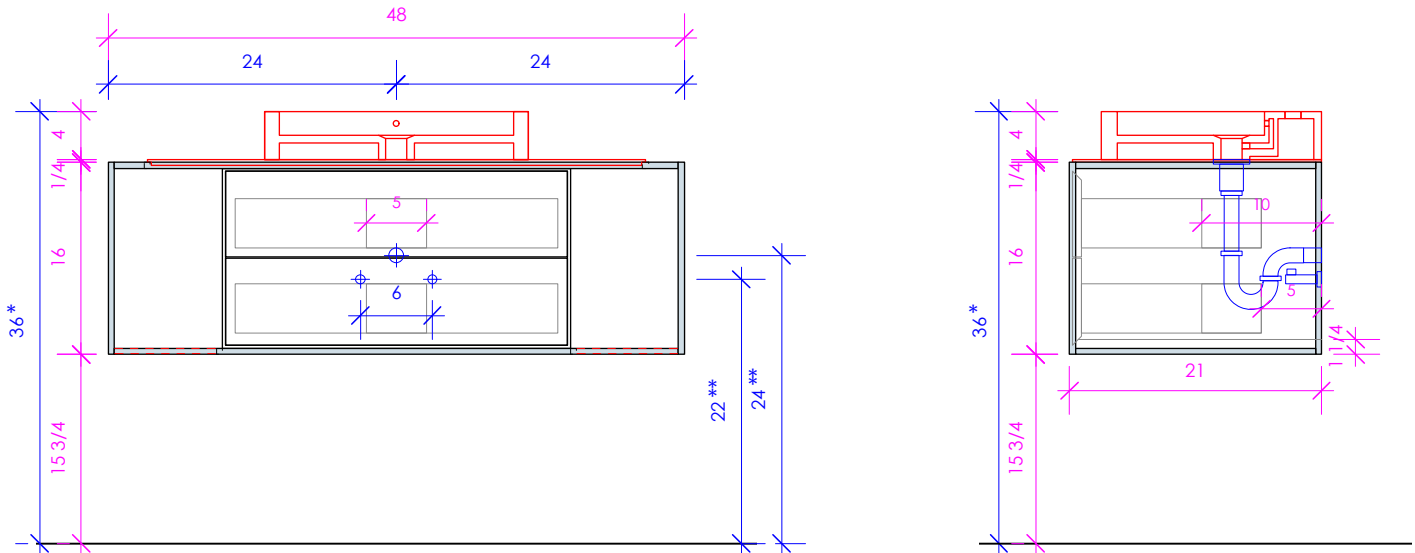

LACAVA

LINEA

LIN-VS-48

* Recommended installation height
** Recommended plumbing location

FEATURES:

- WALL MOUNT VANITY
- TWO DRAWERS WITH SELF-CLOSE GLIDES
- DRAWER BOXES STAINED TO REFLECT EXTERIOR FINISH
- MITERED DETAILING ON DRAWERS
- DECORATIVE HARDWARE **K450** INCLUDED BUT NOT INSTALLED - CAN BE INSTALLED UPON REQUEST
- USED WITH **LIN-VS-48F** FRAME, **LIN-VS-48T** COUNTERTOP AND **5030** SINK (SOLD SEPARATELY)
- MOUNTING: FULL WOOD BACKING (SEE FURNITURE MANUAL)
- PROUDLY HANDMADE IN THE USA
- MANUFACTURED WITH LOW VOC FINISHES AND WOOD FROM RENEWABLE FORESTS