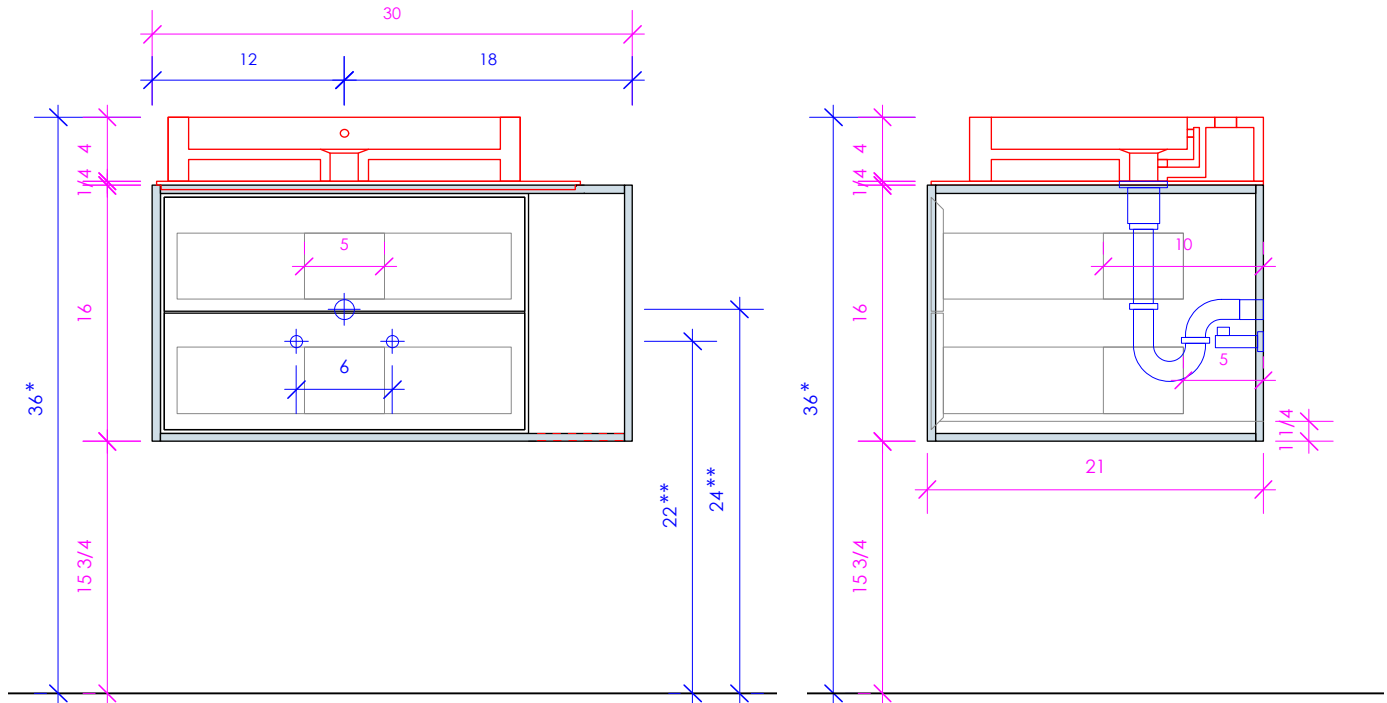

## LINEA

LIN-VS-30L

\* Recommended installation height  
\*\* Recommended plumbing location