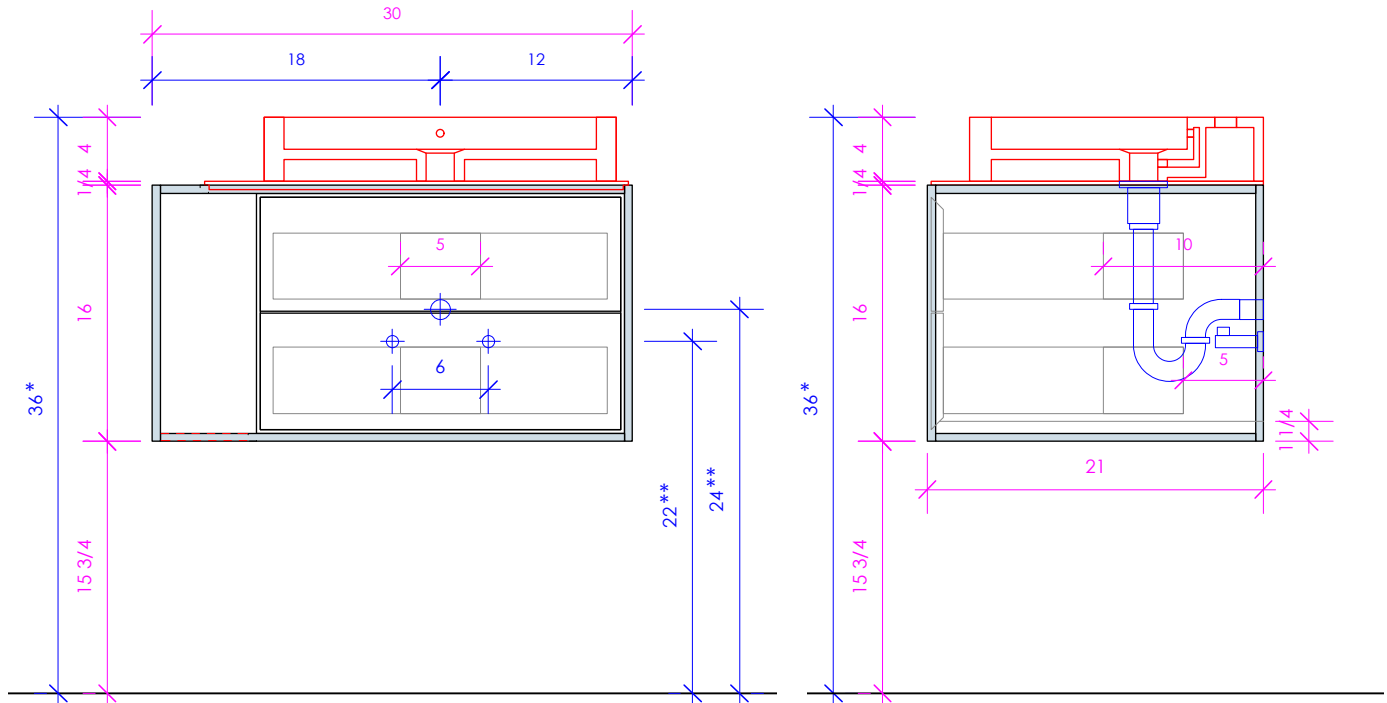

## LINEA

LIN-VS-30R

\* Recommended installation height  
\*\* Recommended plumbing location