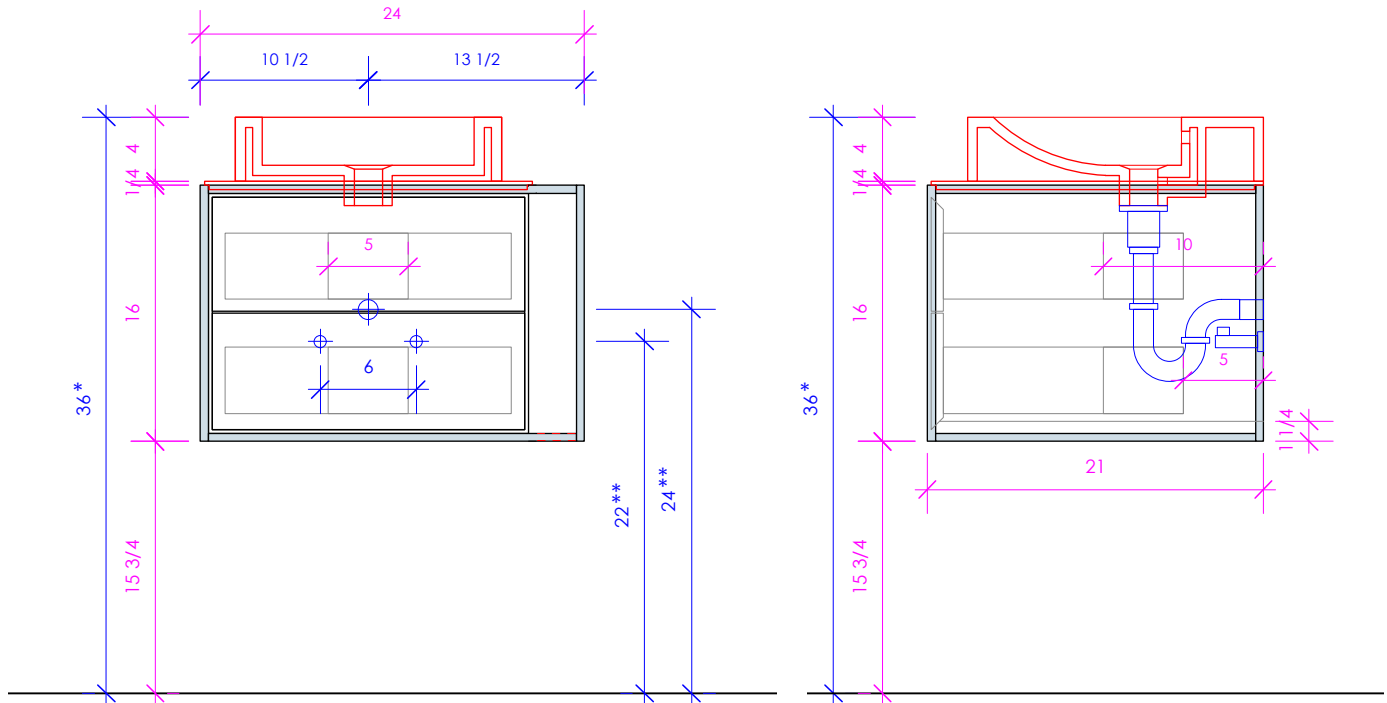

LACAVA

LINEA

LIN-VS-24L

* Recommended installation height
** Recommended plumbing location

FEATURES:

- WALL MOUNT VANITY
- TWO DRAWERS WITH SELF-CLOSE GLIDES
- DRAWER BOXES STAINED TO REFLECT EXTERIOR FINISH
- MITERED DETAILING ON DRAWERS
- DECORATIVE HARDWARE **K450** INCLUDED BUT NOT INSTALLED - CAN BE INSTALLED UPON REQUEST
- USED WITH **LIN-VS-24LF** FRAME, **LIN-VS-24LT** COUNTERTOP AND **5066A** SINK (SOLD SEPARATELY)
- MOUNTING: FULL WOOD BACKING (SEE FURNITURE MANUAL)
- PROUDLY HANDMADE IN THE USA
- MANUFACTURED WITH LOW VOC FINISHES AND WOOD FROM RENEWABLE FORESTS

FINISHES:

WOOD:

STANDARD:

02 - NATURAL CHERRY
07 - NATURAL WALNUT
24 - CLASSIC WALNUT
20 - ASH GRAY
06 - WENGE
33 - AFRICAN MAHOGANY

PREMIUM:

22 - GRAY ZEBRA
31 - WHITE OAK
27 - RUSTIC
47 - SMOKY WALNUT

LUXURY:

37 - WEATHERED OAK
52 - SILVER OAK
50 - HORIZON BLUE

46 - DRIFTWOOD
NEWTERRA ONLY

85 - GLOSS WHITE
88 - GLOSS ARDESIA
84 - GLOSS TAUPE
86 - GLOSS BLACK
42 - GLOSS OLIVE GREEN

08T1 - WHITE W/ TEXTURE
35T1 - ARDESIA W/ TEXTURE
54T1 - TAUPE W/ TEXTURE
16T1 - BLACK W/ TEXTURE
82T1 - OLIVE GREEN W/ TEXTURE

COUNTERTOP: LIN-VS-24LT

STONE:
WH - BIANCO
LN - LINAC
SL - ATHENS

QUARTZ:
FR - FURCO
AH - ASH

SOLID SURFACE:

M - SATIN WHITE
G - POLISHED WHITE
R - MARMO
V - LAVA
D - OBSIDIAN

CONCRETE:
SND - SAND
SLT - SLATE
TER - TERRACOTTA
CHL - CHARCOAL

METALS: LIN-VS-24LF

METAL: FRAME

21 - BRUSHED STAINLESS STEEL
10 - POLISHED STAINLESS STEEL

44 - MATTE BLACK
MW - MATTE WHITE
BPW - BRASS POWDER COAT

LACAVA reserves the right to revise any dimension or information on this sheet without notice. Dimensions are nominal and may vary within an industry accepted tolerance of 1/4". Cabinets with 'vanity top' sinks are made to the matching sink and dimensions may vary. LACAVA is not responsible for any cutouts, countertops, or furniture made without the actual product or template. Differences in color, grain, appearance, and texture are inherent in all natural woodwork and should be expected. Variances in these qualities are not deemed manufacturing defects and will not be accepted as valid reasons for return or exchanges. Plumbing specifications are only a guideline and may need alteration based on application.

6630 WEST WRIGHTWOOD
CHICAGO, IL 60707

PH: 773-637-9600
FAX: 773-637-9601

LACAVA.COM
INFO@LACAVA.COM