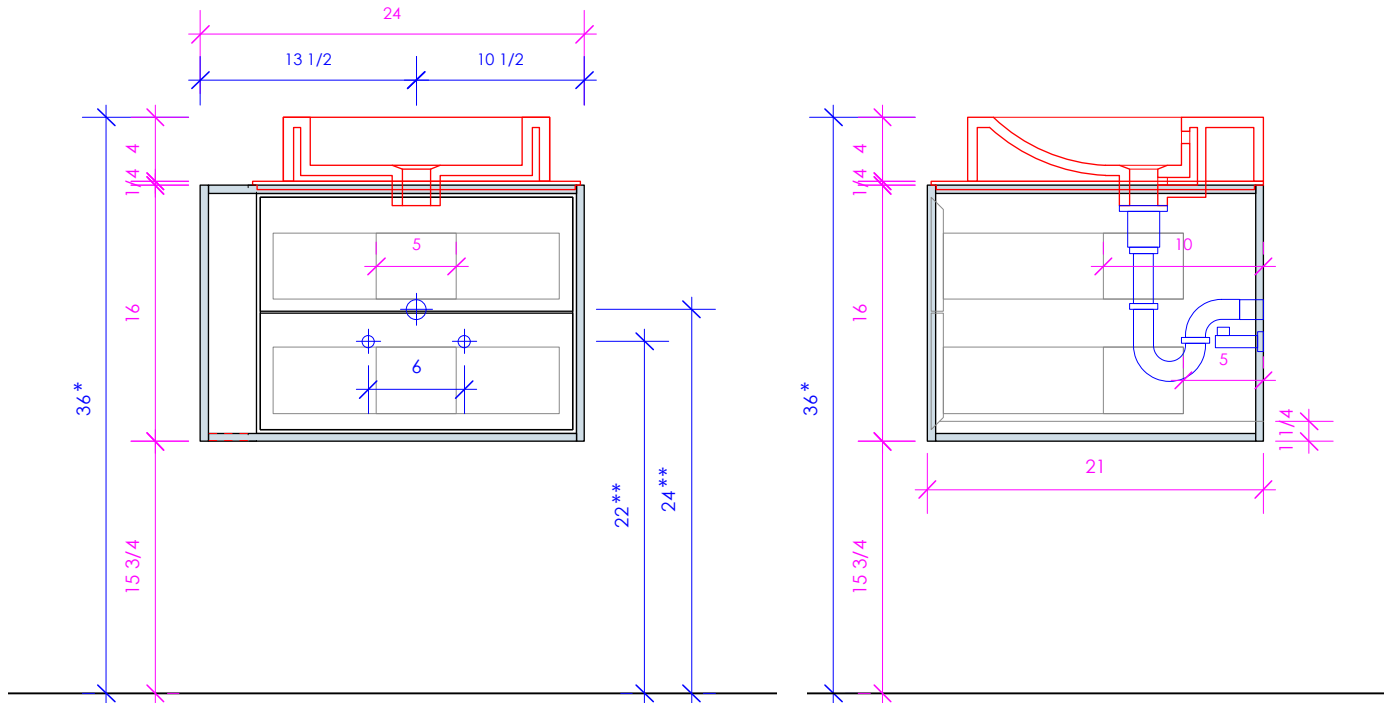

LACAVA

LINEA

LIN-VS-24L

* Recommended installation height
** Recommended plumbing location

FEATURES:

- WALL MOUNT VANITY
- TWO DRAWERS WITH SELF-CLOSE GLIDES
- DRAWER BOXES STAINED TO REFLECT EXTERIOR FINISH
- MITERED DETAILING ON DRAWERS
- DECORATIVE HARDWARE **K450** INCLUDED BUT NOT INSTALLED - CAN BE INSTALLED UPON REQUEST
- USED WITH **LIN-VS-24LF** FRAME, **LIN-VS-24LT** COUNTERTOP AND **5066A** SINK (SOLD SEPARATELY)
- MOUNTING: FULL WOOD BACKING (SEE FURNITURE MANUAL)
- PROUDLY HANDMADE IN THE USA
- MANUFACTURED WITH LOW VOC FINISHES AND WOOD FROM RENEWABLE FORESTS

6630 WEST WRIGHTWOOD
CHICAGO, IL 60707

PH: 773-637-9600
FAX: 773-637-9601

LACAVA.COM
INFO@LACAVA.COM

LACAVA

LINEA

LIN-VS-24R

* Recommended installation height
** Recommended plumbing location

FEATURES: