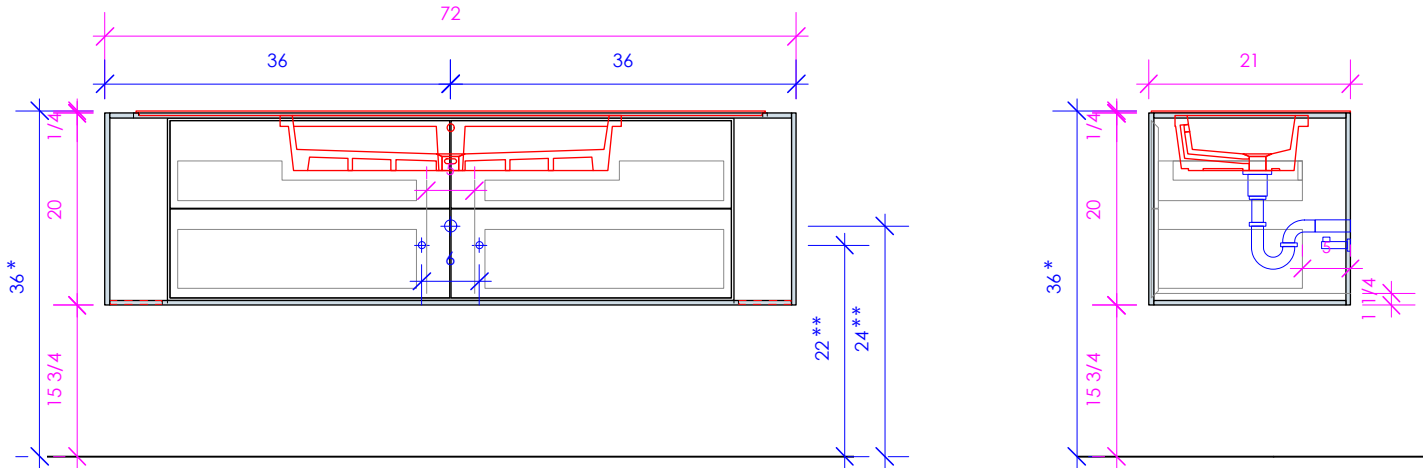

LACAVA

LINEA

LIN-UN-72B

* Recommended installation height
 ** Recommended plumbing location

FEATURES:

- WALL MOUNT VANITY
- FOUR DRAWERS WITH SELF-CLOSE GLIDES
- DRAWER BOXES STAINED TO REFLECT EXTERIOR FINISH
- MITERED DETAILING ON DRAWERS
- DECORATIVE HARDWARE **K450** INCLUDED BUT NOT INSTALLED - CAN BE INSTALLED UPON REQUEST
- USED WITH **LIN-UN-72BF** FRAME, **LIN-UN-72BT** COUNTERTOP AND **5446UN** SINK (SOLD SEPARATELY)
- MOUNTING: FULL WOOD BACKING (SEE FURNITURE MANUAL)
- PROUDLY HANDMADE IN THE USA
- MANUFACTURED WITH LOW VOC FINISHES AND WOOD FROM RENEWABLE FORESTS