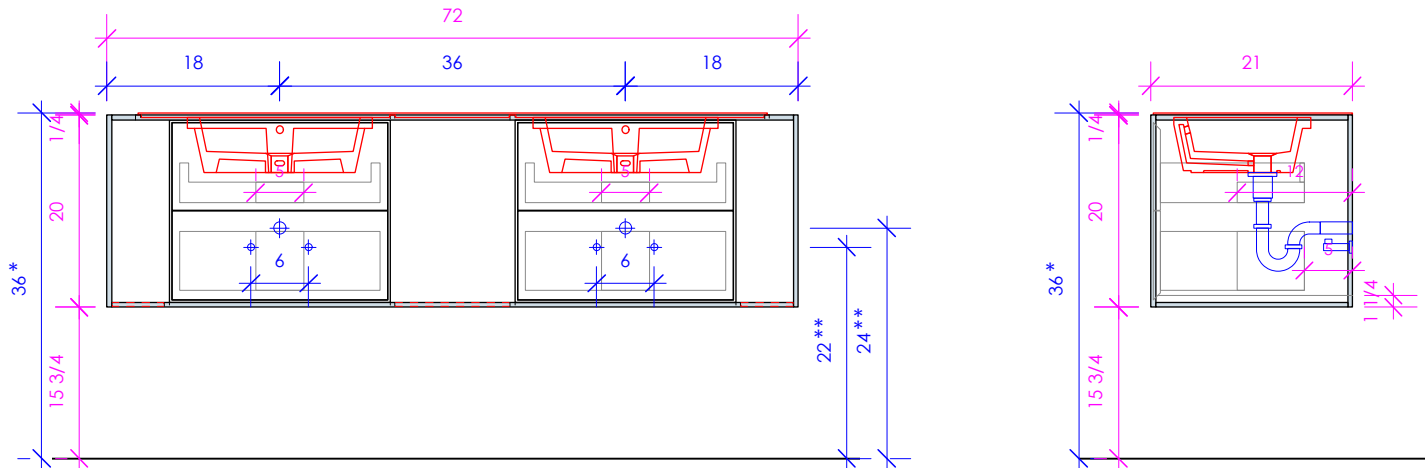

LACAVA

LINEA

LIN-UN-72A

* Recommended installation height
 ** Recommended plumbing location

FEATURES:

- WALL MOUNT VANITY
- FOUR DRAWERS WITH SELF-CLOSE GLIDES
- DRAWER BOXES STAINED TO REFLECT EXTERIOR FINISH
- MITERED DETAILING ON DRAWERS
- DECORATIVE HARDWARE **K450** INCLUDED BUT NOT INSTALLED - CAN BE INSTALLED UPON REQUEST
- USED WITH **LIN-UN-72AF** FRAME, **LIN-UN-72AT** COUNTERTOP AND **5452UN** SINK (SOLD SEPARATELY)
- MOUNTING: FULL WOOD BACKING (SEE FURNITURE MANUAL)
- PROUDLY HANDMADE IN THE USA
- MANUFACTURED WITH LOW VOC FINISHES AND WOOD FROM RENEWABLE FORESTS