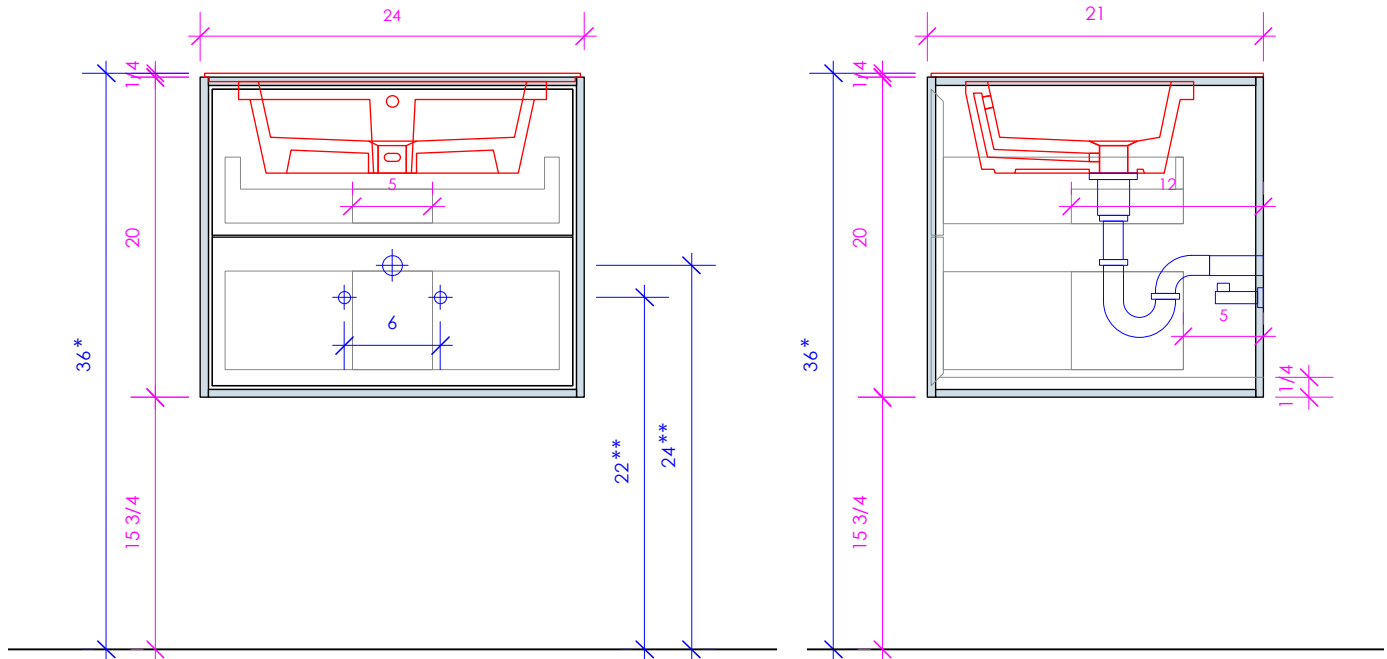

## LINEA

LIN-UN-24

\* Recommended installation height  
\*\* Recommended plumbing location

### FEATURES:

- WALL MOUNT VANITY
- TWO DRAWERS WITH SELF-CLOSE GLIDES
- DRAWER BOXES STAINED TO REFLECT EXTERIOR FINISH
- MITERED DETAILING ON DRAWERS
- DECORATIVE HARDWARE **K450** INCLUDED BUT NOT INSTALLED - CAN BE INSTALLED UPON REQUEST
- USED WITH **LIN-UN-24F** FRAME, **LIN-UN-24T** COUNTERTOP AND **5452UN** SINK (SOLD SEPARATELY)
- MOUNTING: FULL WOOD BACKING (SEE FURNITURE MANUAL)
- PROUDLY HANDMADE IN THE USA
- MANUFACTURED WITH LOW VOC FINISHES AND WOOD FROM RENEWABLE FORESTS