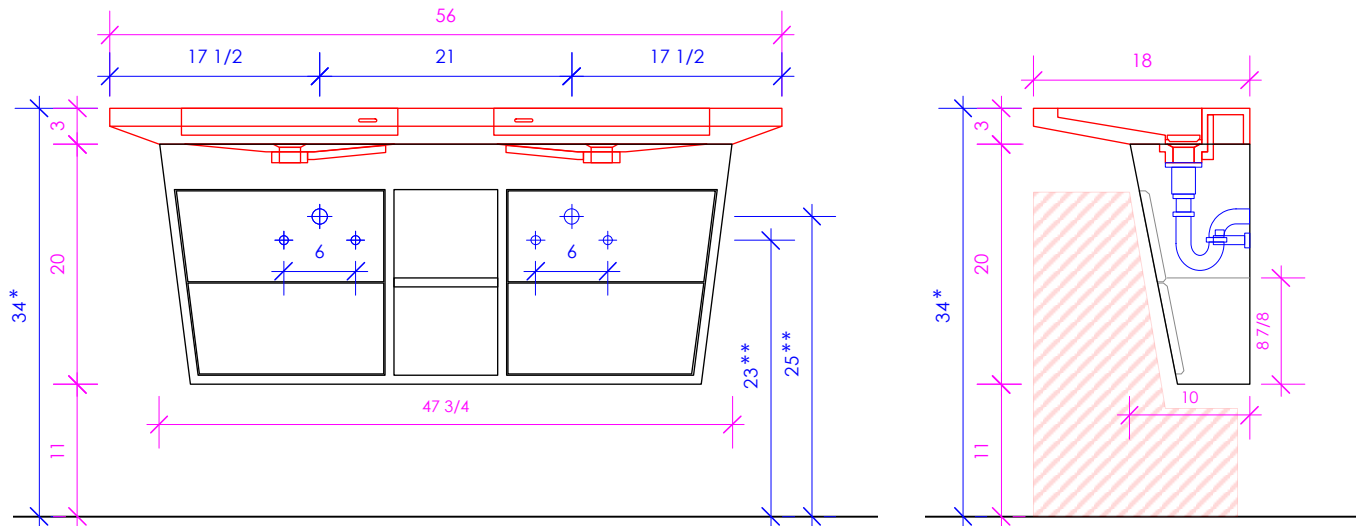

## LIBERA

LIB-W-56

\* Recommended installation height  
\*\* Recommended plumbing location