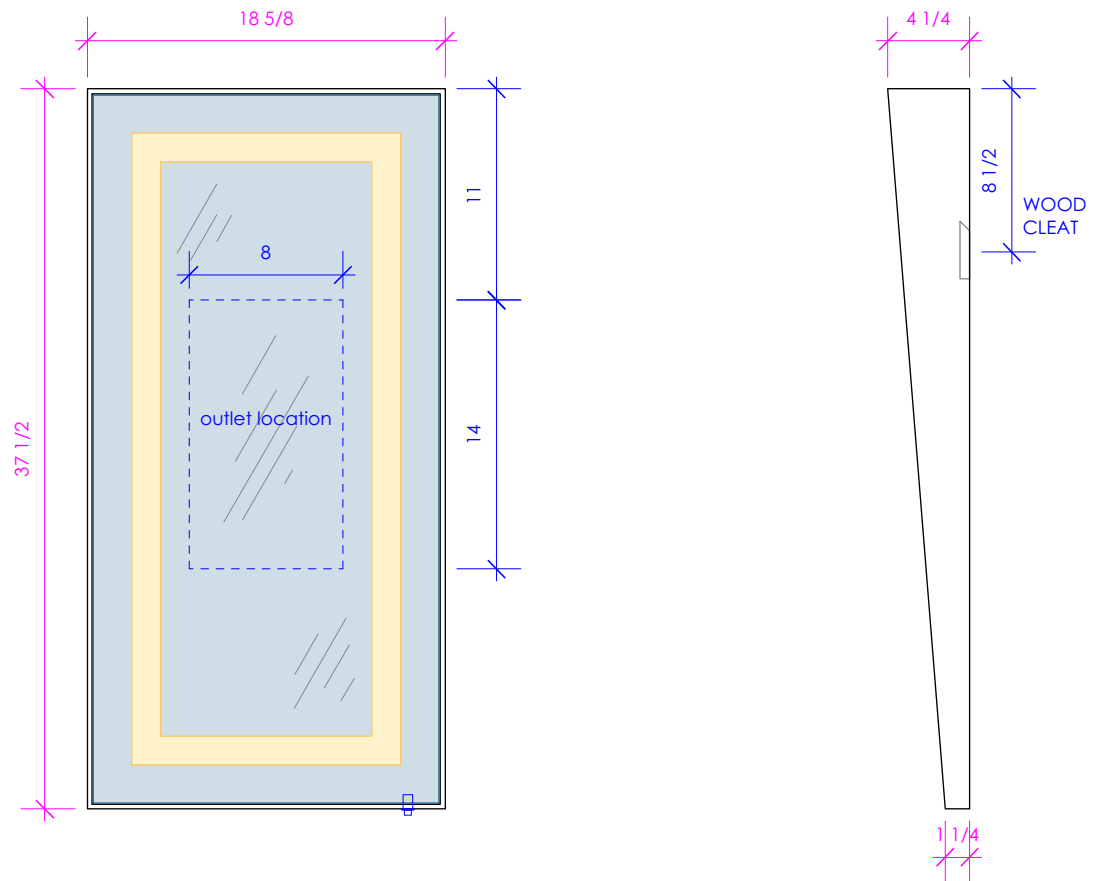

LACAVA

MIRROR

LIB-M-19

FEATURES:

- WALL HUNG MIRROR
- LED LIGHTING STRIP WITH SWITCH
- ACCENT STRIP DOES NOT SUBSTITUTE FOR TASK LIGHTING
- LEDS USED WITH PLUG-IN OUTLET
- MOUNTING: FRENCH CLEAT (INCLUDED)
(SEE FURNITURE MANUAL)
- PROUDLY HANDMADE IN THE USA
- MANUFACTURED WITH LOW VOC FINISHES AND WOOD FROM RENEWABLE FORESTS

1/2" THICKNESS

LACAVA reserves the right to revise any dimension or information on this sheet without notice. Dimensions are nominal and may vary within an industry accepted tolerance of 1/4". Cabinets with 'vanity top' sinks are made to the matching sink and dimensions may vary. LACAVA is not responsible for any cutouts, countertops, or furniture made without the actual product or template. Differences in color, grain, appearance, and texture are inherent in all natural woodwork and should be expected. Variances in these qualities are not deemed manufacturing defects and will not be accepted as valid reasons for return or exchanges. Plumbing specifications are only a guideline and may need alteration based on application.