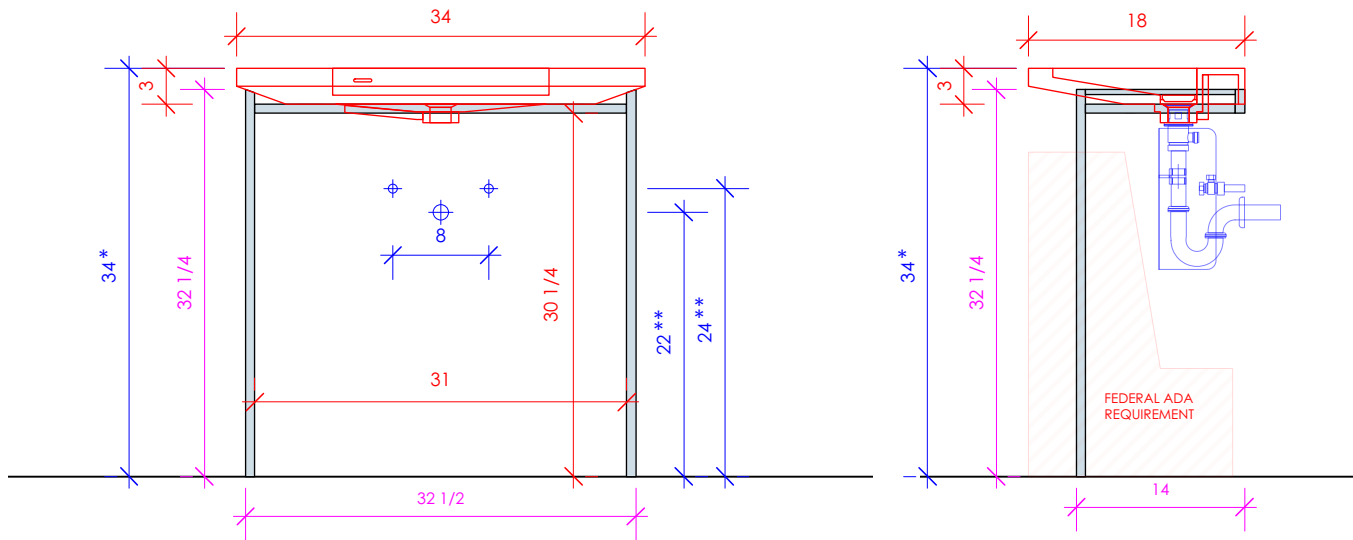

## LIBERA

LIB-FR-34

\* Recommended installation height  
\*\* Recommended plumbing location

3/4" THICKNESS

3/4" THICKNESS

1/2" THICKNESS

LACAVA reserves the right to revise any dimension or information on this sheet without notice. Dimensions are nominal and may vary within an industry accepted tolerance of 1/4". Cabinets with 'vanity top' sinks are made to the matching sink and dimensions may vary. LACAVA is not responsible for any cutouts, countertops, or furniture made without the actual product or template. Differences in color, grain, appearance, and texture are inherent in all natural woodwork and should be expected. Variances in these qualities are not deemed manufacturing defects and will not be accepted as valid reasons for return or exchanges. Plumbing specifications are only a guideline and may need alteration based on application.