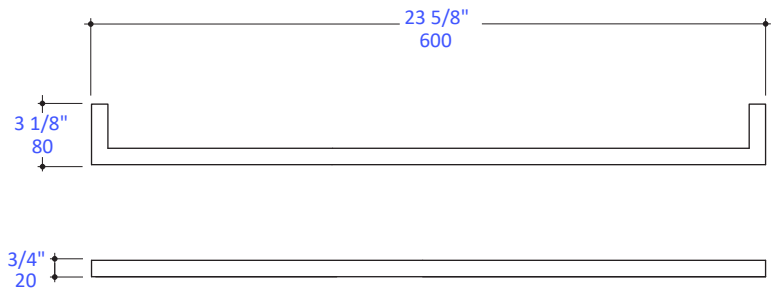

## Features:

---

- Wall-mount towel bar
- Includes mounting hardware
- Plated brass construction

## Codes + Standards:

---

- Meets and exceeds applicable national codes and standards

LACAVA reserves the right to revise any dimension or information on this sheet without notice. Dimensions are nominal and may vary within an industry accepted tolerance of 1/4". Drawings provided herein are meant to give the user an idea of the product and are not made to scale. Location of plumbing is meant for reference, your specific application may vary.