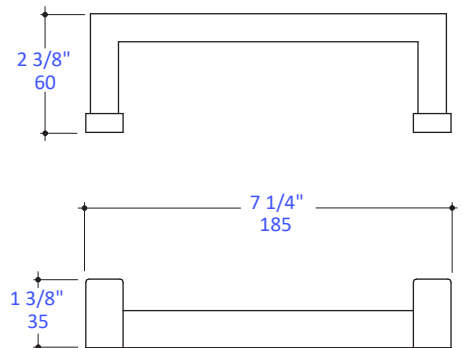

Features:

- Wall-mount double robe hook
- Includes mounting hardware
- Plated brass construction

Finish Options:

- CR - Polished Chrome
- PN - Polished Nickel
- NI - Brushed Nickel
- BG - Brushed Gold
- 44 - Matte Black

Codes + Standards:

- Meets and exceeds applicable national codes and standards

LACAVA reserves the right to revise any dimension or information on this sheet without notice. Dimensions are nominal and may vary within an industry accepted tolerance of 1/4". Drawings provided herein are meant to give the user an idea of the product and are not made to scale. Location of plumbing is meant for reference, your specific application may vary.