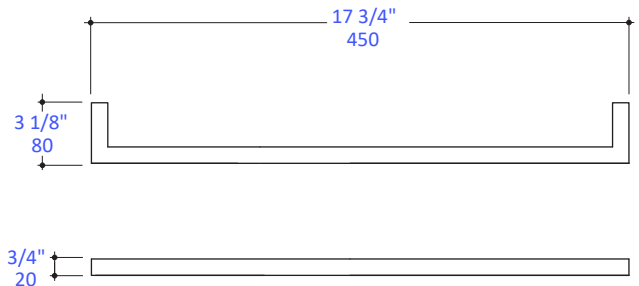

## Codes + Standards:

---

- Meets and exceeds applicable national codes and standards

LACAVA reserves the right to revise any dimension or information on this sheet without notice. Dimensions are nominal and may vary within an industry accepted tolerance of 1/4". Drawings provided herein are meant to give the user an idea of the product and are not made to scale. Location of plumbing is meant for reference, your specific application may vary.