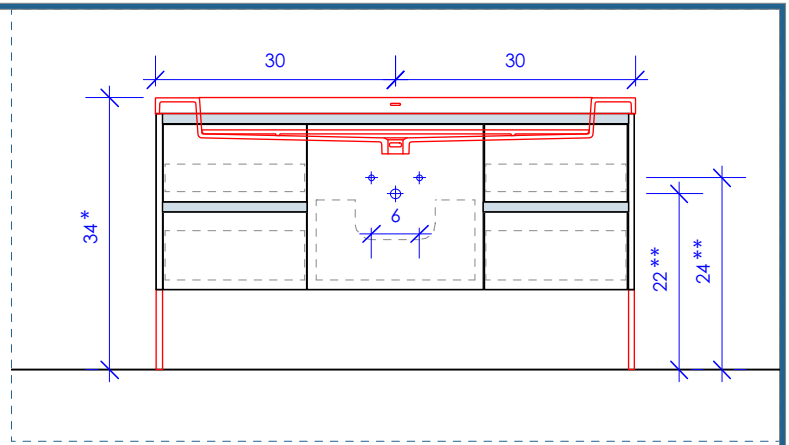

LACAVA

KUBISTA

KUB-W-60B

SUGGESTED PLUMBING LOCATION WHEN USED WITH H265BT

* Recommended installation height
** Recommended plumbing location

FEATURES:

- WALL MOUNT VANITY
- FIVE DRAWERS WITH SELF-CLOSE GLIDES
- DRAWER BOXES STAINED TO REFLECT EXTERIOR FINISH
- FINGERPULL OPENINGS
- USED WITH H265CT OR H265BT VANITY SINK TOP (SOLD SEPARATELY)
- METAL TRIMS ADD ON AVAILABLE (SOLD SEPARATELY)
- METAL LEGS KUB-LEG ADD ON AVAILABLE (SOLD SEPARATELY)
- MOUNTING: FRENCH CLEAT (INCLUDED) (SEE FURNITURE MANUAL)
- PROUDLY HANDMADE IN THE USA
- MANUFACTURED WITH LOW VOC FINISHES AND WOOD FROM RENEWABLE FORESTS

LACAVA reserves the right to revise any dimension or information on this sheet without notice. Dimensions are nominal and may vary within an industry accepted tolerance of 1/4". Cabinets with 'vanity top' sinks are made to the matching sink and dimensions may vary. LACAVA is not responsible for any cutouts, countertops, or furniture made without the actual product or template. Differences in color, grain, appearance, and texture are inherent in all natural woodwork and should be expected. Variances in these qualities are not deemed manufacturing defects and will not be accepted as valid reasons for return or exchanges. Plumbing specifications are only a guideline and may need alteration based on application.