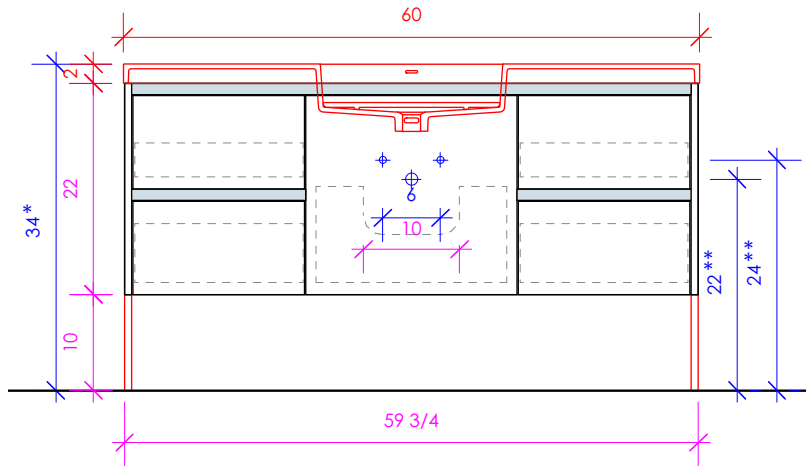

LACAVA

KUBISTA

KUB-W-60B

SUGGESTED PLUMBING LOCATION WHEN USED WITH H265BT

* Recommended installation height
** Recommended plumbing location

FEATURES:

- WALL MOUNT VANITY
- FIVE DRAWERS WITH SELF-CLOSE GLIDES
- DRAWER BOXES STAINED TO REFLECT EXTERIOR FINISH
- FINGERPULL OPENINGS
- USED WITH H265CT OR H265BT VANITY SINK TOP (SOLD SEPARATELY)
- METAL TRIMS ADD ON AVAILABLE (SOLD SEPARATELY)
- METAL LEGS KUB-LEG ADD ON AVAILABLE (SOLD SEPARATELY)
- MOUNTING: FRENCH CLEAT (INCLUDED) (SEE FURNITURE MANUAL)
- PROUDLY HANDMADE IN THE USA
- MANUFACTURED WITH LOW VOC FINISHES AND WOOD FROM RENEWABLE FORESTS

LACAVA reserves the right to revise any dimension or information on this sheet without notice. Dimensions are nominal and may vary within an industry accepted tolerance of 1/4". Cabinets with 'vanity top' sinks are made to the matching sink and dimensions may vary. LACAVA is not responsible for any cutouts, countertops, or furniture made without the actual product or template. Differences in color, grain, appearance, and texture are inherent in all natural woodwork and should be expected. Variances in these qualities are not deemed manufacturing defects and will not be accepted as valid reasons for return or exchanges. Plumbing specifications are only a guideline and may need alteration based on application.