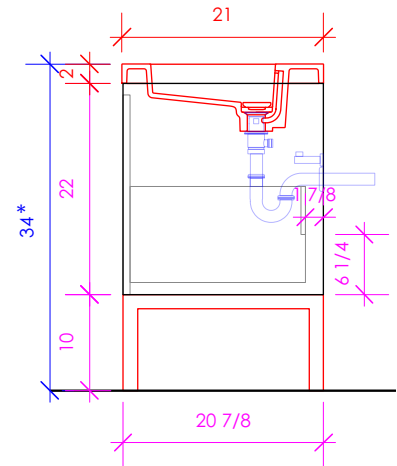

LACAVA

KUBISTA

KUB-W-60B

SUGGESTED PLUMBING LOCATION WHEN USED WITH H265BT

* Recommended installation height
** Recommended plumbing location

FEATURES:

- WALL MOUNT VANITY
- FIVE DRAWERS WITH SELF-CLOSE GLIDES
- DRAWER BOXES STAINED TO REFLECT EXTERIOR FINISH
- FINGERPULL OPENINGS
- USED WITH H265CT OR H265BT VANITY SINK TOP (SOLD SEPARATELY)
- METAL TRIMS ADD ON AVAILABLE (SOLD SEPARATELY)
- METAL LEGS KUB-LEG ADD ON AVAILABLE (SOLD SEPARATELY)
- MOUNTING: FRENCH CLEAT (INCLUDED) (SEE FURNITURE MANUAL)
- PROUDLY HANDMADE IN THE USA
- MANUFACTURED WITH LOW VOC FINISHES AND WOOD FROM RENEWABLE FORESTS

LACAVA reserves the right to revise any dimension or information on this sheet without notice. Dimensions are nominal and may vary within an industry accepted tolerance of 1/4". Cabinets with 'vanity top' sinks are made to the matching sink and dimensions may vary. LACAVA is not responsible for any cutouts, countertops, or furniture made without the actual product or template. Differences in color, grain, appearance, and texture are inherent in all natural woodwork and should be expected. Variances in these qualities are not deemed manufacturing defects and will not be accepted as valid reasons for return or exchanges. Plumbing specifications are only a guideline and may need alteration based on application.