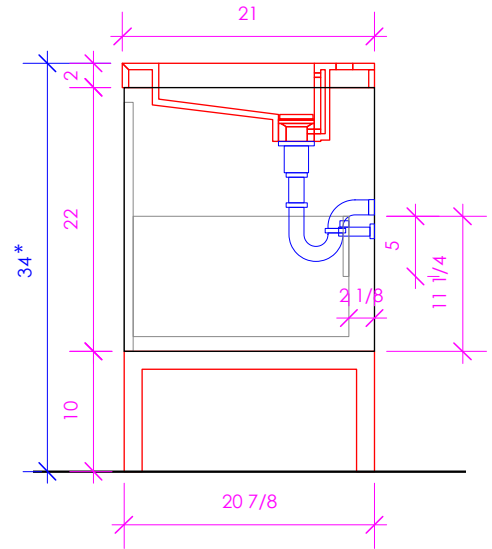

## KUBISTA KUB-W-48L

SUGGESTED PLUMBING  
LOCATION WHEN  
USED WITH H264T

\* Recommended installation height  
\*\* Recommended plumbing location