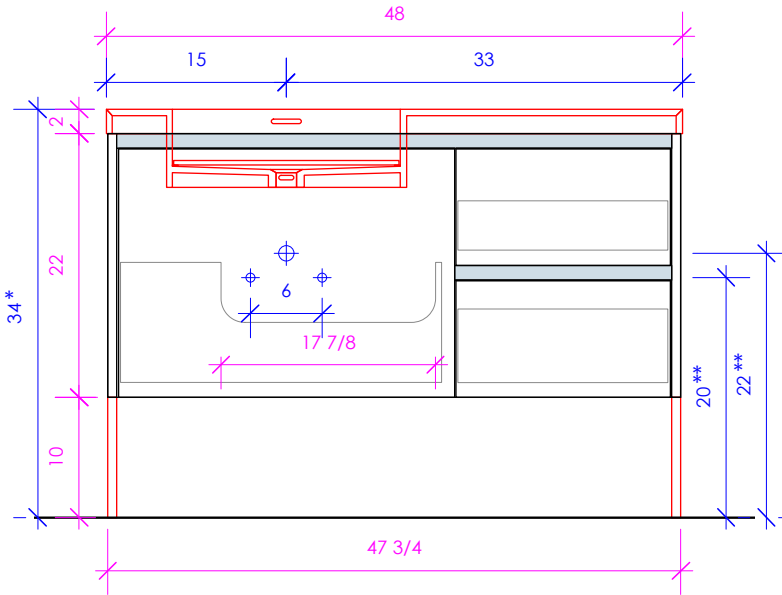

## KUBISTA KUB-W-48L

SUGGESTED PLUMBING  
LOCATION WHEN  
USED WITH H264T

\* Recommended installation height  
\*\* Recommended plumbing location