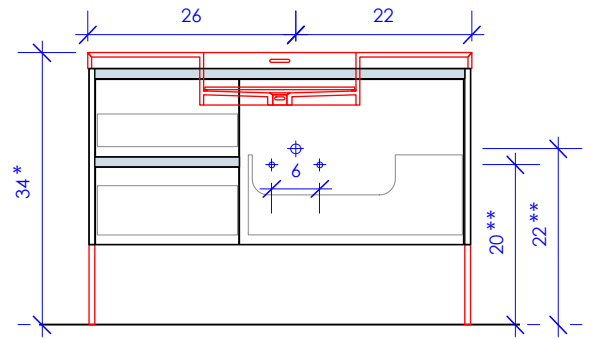

LACAVA

KUBISTA KUB-W-48R

SUGGESTED PLUMBING
LOCATION WHEN
USED WITH H264T

* Recommended installation height
** Recommended plumbing location

FEATURES:

- WALL MOUNT VANITY
- THREE DRAWERS WITH SELF-CLOSE GLIDES
- DRAWER BOXES STAINED TO REFLECT EXTERIOR FINISH
- FINGERPULL OPENINGS
- USED WITH H264RT, H264T, OR H264BT VANITY SINK TOP (SOLD SEPARATELY)
- METAL TRIMS ADD ON AVAILABLE (SOLD SEPARATELY)
- METAL LEGS KUB-LEG ADD ON AVAILABLE (SOLD SEPARATELY)
- MOUNTING: FRENCH CLEAT (INCLUDED)
  (SEE FURNITURE MANUAL)
- PROUDLY HANDMADE IN THE USA
- MANUFACTURED WITH LOW VOC FINISHES AND WOOD FROM RENEWABLE FORESTS

FINISHES:

WOOD:

STANDARD:

02 - NATURAL CHERRY
07 - NATURAL WALNUT
24 - CLASSIC WALNUT
20 - ASH GRAY
06 - WENGE
33 - AFRICAN MAHOGANY

PREMIUM:

22 - GRAY ZEBRA
31 - WHITE OAK
27 - RUSTIC
47 - SMOKY WALNUT

LUXURY:

37 - WEATHERED OAK
52 - SILVER OAK
50 - HORIZON BLUE

08T1 - WHITE W/ TEXTURE
88 - GLOSS ARDESIA
54T1 - TAUPE W/ TEXTURE
86 - GLOSS BLACK
82 - GLOSS OLIVE GREEN
42T1 - OLIVE GREEN W/TEXTURE

08 - MATTE WHITE
35 - MATTE ARDESIA
54 - MATTE TAUPE
16 - MATTE BLACK
42 - MATTE OLIVE GREEN
39 - MATTE SAGE
28 - MATTE AZURE
29 - MATTE CLOUD
40 - MATTE ZEST

COUNTERTOP:

STONE:

WH - BIANCO
LN - LINAC
SL - ATHENS

QUARTZ:

FR - FURIO
AH - ASH

SOLID SURFACE:

M - SATIN WHITE
G - POLISHED WHITE
R - MARMO
V - LAVA
D - OBSIDIAN

CONCRETE:

SND - SAND
SLT - SLATE
TER - TERRACOTTA
CHL - CHARCOAL

METALS:

METAL: TRIMS / LEGS

21 - BRUSHED STAINLESS STEEL
10 - POLISHED STAINLESS STEEL
44 - MATTE BLACK
MW - MATTE WHITE
BPW - BRASS POWDER COAT

LACAVA reserves the right to revise any dimension or information on this sheet without notice. Dimensions are nominal and may vary within an industry accepted tolerance of 1/4". Cabinets with 'vanity top' sinks are made to the matching sink and dimensions may vary. LACAVA is not responsible for any cutouts, countertops, or furniture made without the actual product or template. Differences in color, grain, appearance, and texture are inherent in all natural woodwork and should be expected. Variances in these qualities are not deemed manufacturing defects and will not be accepted as valid reasons for return or exchanges. Plumbing specifications are only a guideline and may need alteration based on application.

6630 WEST WRIGHTWOOD
CHICAGO, IL 60707

PH: 773-637-9600
FAX: 773-637-9601

LACAVA.COM
INFO@LACAVA.COM