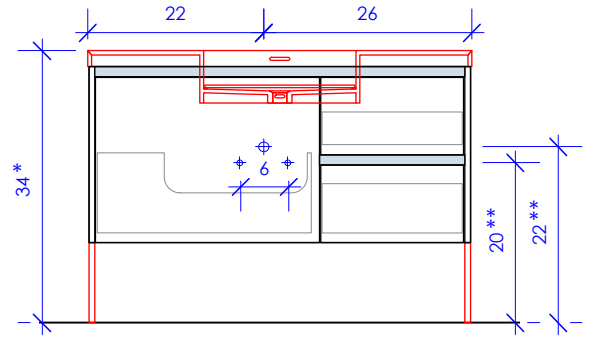

## KUBISTA KUB-W-48L

SUGGESTED PLUMBING  
LOCATION WHEN  
USED WITH H264T

\* Recommended installation height  
\*\* Recommended plumbing location