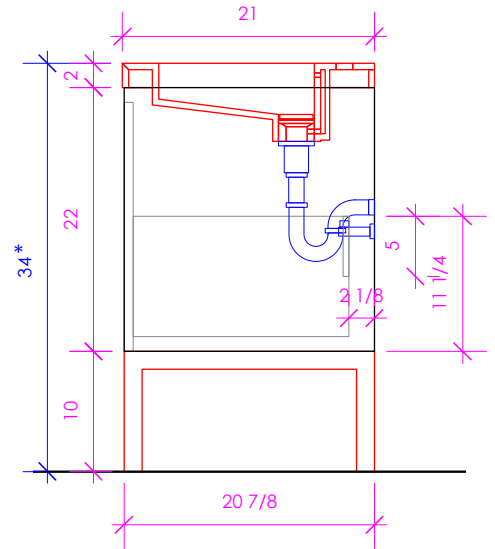

## KUBISTA KUB-W-48R

SUGGESTED PLUMBING  
LOCATION WHEN  
USED WITH H264T

\* Recommended installation height  
\*\* Recommended plumbing location