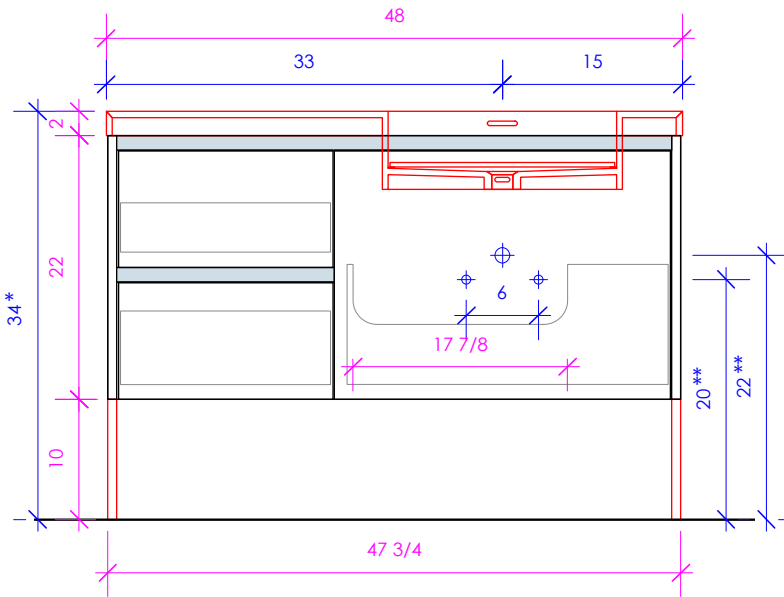

LACAVA

KUBISTA KUB-W-48R

SUGGESTED PLUMBING
LOCATION WHEN
USED WITH H264T

* Recommended installation height
** Recommended plumbing location

FEATURES:

- WALL MOUNT VANITY
- THREE DRAWERS WITH SELF-CLOSE GLIDES
- DRAWER BOXES STAINED TO REFLECT EXTERIOR FINISH
- FINGERPULL OPENINGS
- USED WITH H264RT, H264T, OR H264BT VANITY SINK TOP (SOLD SEPARATELY)
- METAL TRIMS ADD ON AVAILABLE (SOLD SEPARATELY)
- METAL LEGS KUB-LEG ADD ON AVAILABLE (SOLD SEPARATELY)
- MOUNTING: FRENCH CLEAT (INCLUDED)
  (SEE FURNITURE MANUAL)
- PROUDLY HANDMADE IN THE USA
- MANUFACTURED WITH LOW VOC FINISHES AND WOOD FROM RENEWABLE FORESTS

FINISHES:

WOOD:

STANDARD:

02 - NATURAL CHERRY
07 - NATURAL WALNUT
24 - CLASSIC WALNUT
20 - ASH GRAY
06 - WENGE
33 - AFRICAN MAHOGANY

PREMIUM:

22 - GRAY ZEBRA
31 - WHITE OAK
27 - RUSTIC
47 - SMOKY WALNUT

LUXURY:

37 - WEATHERED OAK
52 - SILVER OAK
50 - HORIZON BLUE

08T1 - WHITE W/ TEXTURE
88 - GLOSS ARDESIA
54T1 - TAUPE W/ TEXTURE
86 - GLOSS BLACK
82 - GLOSS OLIVE GREEN
42T1 - OLIVE GREEN W/TEXTURE

08 - MATTE WHITE
35 - MATTE ARDESIA
54 - MATTE TAUPE
16 - MATTE BLACK
42 - MATTE OLIVE GREEN
39 - MATTE SAGE
28 - MATTE AZURE
29 - MATTE CLOUD
40 - MATTE ZEST

COUNTERTOP:

STONE:

WH - BIANCO
LN - LINAC
SL - ATHENS

QUARTZ:

FR - FURIO
AH - ASH

SOLID SURFACE:

M - SATIN WHITE
G - POLISHED WHITE
R - MARMO
V - LAVA
D - OBSIDIAN

CONCRETE:

SND - SAND
SLT - SLATE
TER - TERRACOTTA
CHL - CHARCOAL

METALS:

METAL: TRIMS / LEGS

21 - BRUSHED STAINLESS STEEL
10 - POLISHED STAINLESS STEEL
44 - MATTE BLACK
MW - MATTE WHITE
BPW - BRASS POWDER COAT

LACAVA reserves the right to revise any dimension or information on this sheet without notice. Dimensions are nominal and may vary within an industry accepted tolerance of 1/4". Cabinets with 'vanity top' sinks are made to the matching sink and dimensions may vary. LACAVA is not responsible for any cutouts, countertops, or furniture made without the actual product or template. Differences in color, grain, appearance, and texture are inherent in all natural woodwork and should be expected. Variances in these qualities are not deemed manufacturing defects and will not be accepted as valid reasons for return or exchanges. Plumbing specifications are only a guideline and may need alteration based on application.

6630 WEST WRIGHTWOOD
CHICAGO, IL 60707

PH: 773-637-9600
FAX: 773-637-9601

LACAVA.COM
INFO@LACAVA.COM