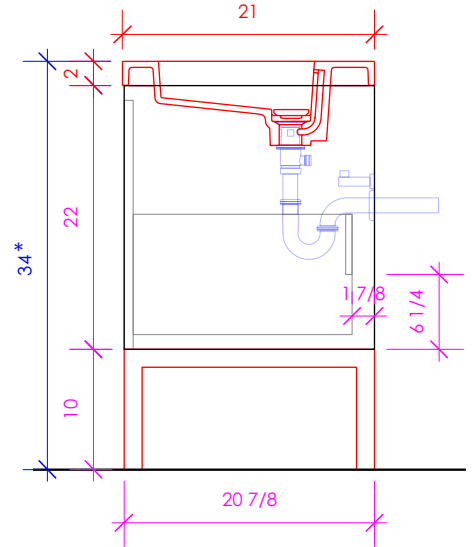

LACAVA

KUBISTA

KUB-W-48

SUGGESTED PLUMBING LOCATION WHEN USED WITH H264BT

* Recommended installation height
** Recommended plumbing location

FEATURES:

- WALL MOUNT VANITY
- FIVE DRAWERS WITH SELF-CLOSE GLIDES
- DRAWER BOXES STAINED TO REFLECT EXTERIOR FINISH
- FINGERPULL OPENINGS
- USED WITH H264T OR H264BT VANITY SINK TOP (SOLD SEPARATELY)
- METAL TRIMS ADD ON AVAILABLE (SOLD SEPARATELY)
- METAL LEGS KUB-LEG ADD ON AVAILABLE (SOLD SEPARATELY)
- MOUNTING: FRENCH CLEAT (INCLUDED) (SEE FURNITURE MANUAL)
- PROUDLY HANDMADE IN THE USA
- MANUFACTURED WITH LOW VOC FINISHES AND WOOD FROM RENEWABLE FORESTS