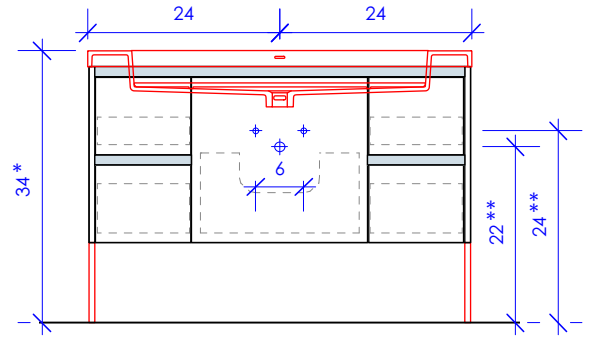

LACAVA

KUBISTA

KUB-W-48

SUGGESTED PLUMBING LOCATION WHEN USED WITH H264BT

* Recommended installation height
** Recommended plumbing location

FEATURES:

- WALL MOUNT VANITY
- FIVE DRAWERS WITH SELF-CLOSE GLIDES
- DRAWER BOXES STAINED TO REFLECT EXTERIOR FINISH
- FINGERPULL OPENINGS
- USED WITH H264T OR H264BT VANITY SINK TOP (SOLD SEPARATELY)
- METAL TRIMS ADD ON AVAILABLE (SOLD SEPARATELY)
- METAL LEGS KUB-LEG ADD ON AVAILABLE (SOLD SEPARATELY)
- MOUNTING: FRENCH CLEAT (INCLUDED) (SEE FURNITURE MANUAL)
- PROUDLY HANDMADE IN THE USA
- MANUFACTURED WITH LOW VOC FINISHES AND WOOD FROM RENEWABLE FORESTS