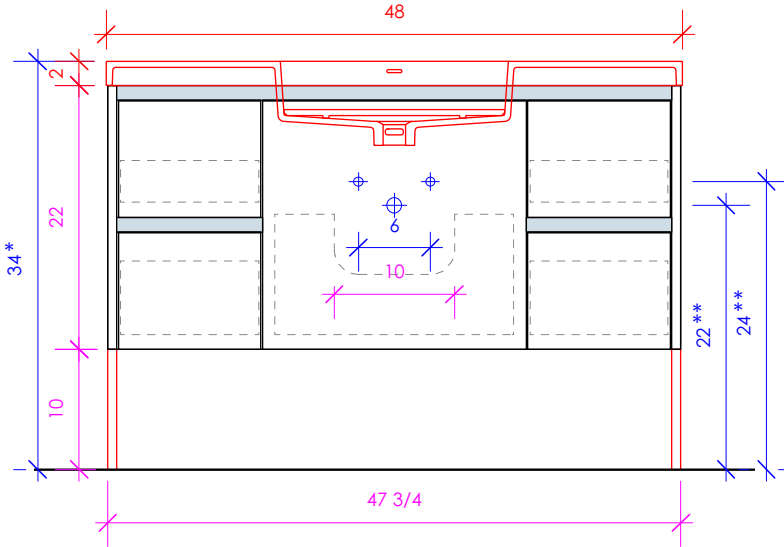

LACAVA

KUBISTA

KUB-W-48

SUGGESTED PLUMBING LOCATION WHEN USED WITH H264BT

* Recommended installation height
** Recommended plumbing location

FEATURES:

- WALL MOUNT VANITY
- FIVE DRAWERS WITH SELF-CLOSE GLIDES
- DRAWER BOXES STAINED TO REFLECT EXTERIOR FINISH
- FINGERPULL OPENINGS
- USED WITH H264T OR H264BT VANITY SINK TOP (SOLD SEPARATELY)
- METAL TRIMS ADD ON AVAILABLE (SOLD SEPARATELY)
- METAL LEGS KUB-LEG ADD ON AVAILABLE (SOLD SEPARATELY)
- MOUNTING: FRENCH CLEAT (INCLUDED) (SEE FURNITURE MANUAL)
- PROUDLY HANDMADE IN THE USA
- MANUFACTURED WITH LOW VOC FINISHES AND WOOD FROM RENEWABLE FORESTS