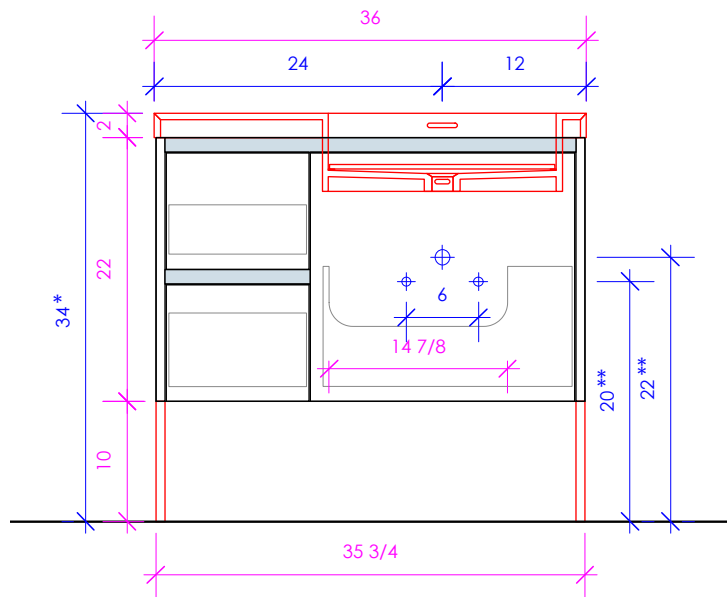

LACAVA

KUBISTA KUB-W-36R

SUGGESTED PLUMBING
LOCATION WHEN
USED WITH
H263T OR CT36T

* Recommended installation height
** Recommended plumbing location

FEATURES:

- WALL MOUNT VANITY
- THREE DRAWERS WITH SELF-CLOSE GLIDES
- DRAWER BOXES STAINED TO REFLECT EXTERIOR FINISH
- FINGERPULL OPENINGS
- USED WITH H263RT, H263T, OR CT36T VANITY SINK TOP (SOLD SEPARATELY)
- METAL TRIMS ADD ON AVAILABLE (SOLD SEPARATELY)
- METAL LEGS KUB-LEG ADD ON AVAILABLE (SOLD SEPARATELY)
- MOUNTING: FRENCH CLEAT (INCLUDED)
  (SEE FURNITURE MANUAL)
- PROUDLY HANDMADE IN THE USA
- MANUFACTURED WITH LOW VOC FINISHES AND WOOD FROM RENEWABLE FORESTS

FINISHES:

WOOD:

STANDARD:

02 - NATURAL CHERRY
07 - NATURAL WALNUT
24 - CLASSIC WALNUT
20 - ASH GRAY
06 - WENGE
33 - AFRICAN MAHOGANY

PREMIUM:

22 - GRAY ZEBRA
31 - WHITE OAK
27 - RUSTIC
47 - SMOKY WALNUT

LUXURY:

37 - WEATHERED OAK
52 - SILVER OAK
50 - HORIZON BLUE

46 - DRIFTWOOD
NEW TERRA ONLY

08 - MATTE WHITE
35 - MATTE ARDESIA
54 - MATTE TAUPE
16 - MATTE BLACK
42 - MATTE OLIVE GREEN
39 - MATTE SAGE
28 - MATTE AZURE
29 - MATTE CLOUD
40 - MATTE ZEST

85 - GLOSS WHITE
88 - GLOSS ARDESIA
84 - GLOSS TAUPE
86 - GLOSS BLACK
82 - GLOSS OLIVE GREEN

08T1 - WHITE W/ TEXTURE
35T1 - ARDESIA W/ TEXTURE
54T1 - TAUPE W/ TEXTURE
16T1 - BLACK W/ TEXTURE
42T1 - OLIVE GREEN W/TEXTURE

COUNTERTOP:

STONE:

WH - BIANCO
LN - LINAC
SL - ATHENS

QUARTZ:

FR - FURCO
AH - ASH

SOLID SURFACE:

M - SATIN WHITE
G - POLISHED WHITE
R - MARMO
V - LAVA
D - OBSIDIAN

CONCRETE:

SND - SAND
SLT - SLATE
TER - TERRACOTTA
GHL - CHARCOAL

METALS:

METAL: TRIMS / LEGS

21 - BRUSHED STAINLESS STEEL
10 - POLISHED STAINLESS STEEL

44 - MATTE BLACK
MW - MATTE WHITE
BPW - BRASS POWDER COAT

LACAVA reserves the right to revise any dimension or information on this sheet without notice. Dimensions are nominal and may vary within an industry accepted tolerance of 1/4". Cabinets with 'vanity top' sinks are made to the matching sink and dimensions may vary. LACAVA is not responsible for any cutouts, countertops, or furniture made without the actual product or template. Differences in color, grain, appearance, and texture are inherent in all natural woodwork and should be expected. Variances in these qualities are not deemed manufacturing defects and will not be accepted as valid reasons for return or exchanges. Plumbing specifications are only a guideline and may need alteration based on application.

6630 WEST WRIGHTWOOD
CHICAGO, IL 60707

PH: 773-637-9600
FAX: 773-637-9601

LACAVA.COM
INFO@LACAVA.COM