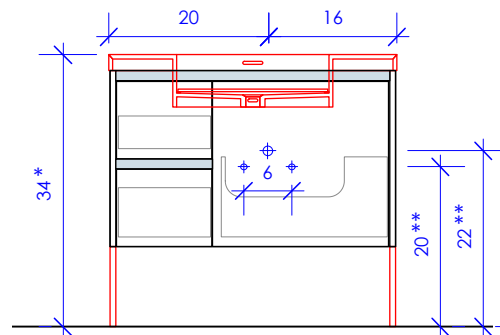

LACAVA

KUBISTA KUB-W-36R

SUGGESTED PLUMBING
LOCATION WHEN
USED WITH
H263T OR CT36T

* Recommended installation height
** Recommended plumbing location

FEATURES:

- WALL MOUNT VANITY
- THREE DRAWERS WITH SELF-CLOSE GLIDES
- DRAWER BOXES STAINED TO REFLECT EXTERIOR FINISH
- FINGERPULL OPENINGS
- USED WITH H263RT, H263T, OR CT36T VANITY SINK TOP (SOLD SEPARATELY)
- METAL TRIMS ADD ON AVAILABLE (SOLD SEPARATELY)
- METAL LEGS KUB-LEG ADD ON AVAILABLE (SOLD SEPARATELY)
- MOUNTING: FRENCH CLEAT (INCLUDED)
  (SEE FURNITURE MANUAL)
- PROUDLY HANDMADE IN THE USA
- MANUFACTURED WITH LOW VOC FINISHES AND WOOD FROM RENEWABLE FORESTS

FINISHES:

WOOD:

STANDARD:

02 - NATURAL CHERRY
07 - NATURAL WALNUT
24 - CLASSIC WALNUT
20 - ASH GRAY
06 - WENGE
33 - AFRICAN MAHOGANY

PREMIUM:

22 - GRAY ZEBRA
31 - WHITE OAK
27 - RUSTIC
47 - SMOKY WALNUT

LUXURY:

37 - WEATHERED OAK
52 - SILVER OAK
50 - HORIZON BLUE

46 - DRIFTWOOD
NEW TERRA ONLY

08 - MATTE WHITE
35 - MATTE ARDESIA
54 - MATTE TAUPE
16 - MATTE BLACK
42 - MATTE OLIVE GREEN
39 - MATTE SAGE
28 - MATTE AZURE
29 - MATTE CLOUD
40 - MATTE ZEST

85 - GLOSS WHITE
88 - GLOSS ARDESIA
84 - GLOSS TAUPE
86 - GLOSS BLACK
82 - GLOSS OLIVE GREEN

08T1 - WHITE W/ TEXTURE
35T1 - ARDESIA W/ TEXTURE
54T1 - TAUPE W/ TEXTURE
16T1 - BLACK W/ TEXTURE
42T1 - OLIVE GREEN W/TEXTURE

COUNTERTOP:

STONE:

WH - BIANCO
LN - LINAC
SL - ATHENS

QUARTZ:

FR - FURCO
AH - ASH

SOLID SURFACE:

M - SATIN WHITE
G - POLISHED WHITE
R - MARMO
V - LAVA
D - OBSIDIAN

CONCRETE:

SND - SAND
SLT - SLATE
TER - TERRACOTTA
GHL - CHARCOAL

METALS:

METAL: TRIMS / LEGS

21 - BRUSHED STAINLESS STEEL
10 - POLISHED STAINLESS STEEL

44 - MATTE BLACK
MW - MATTE WHITE
BPW - BRASS POWDER COAT

LACAVA reserves the right to revise any dimension or information on this sheet without notice. Dimensions are nominal and may vary within an industry accepted tolerance of 1/4". Cabinets with 'vanity top' sinks are made to the matching sink and dimensions may vary. LACAVA is not responsible for any cutouts, countertops, or furniture made without the actual product or template. Differences in color, grain, appearance, and texture are inherent in all natural woodwork and should be expected. Variances in these qualities are not deemed manufacturing defects and will not be accepted as valid reasons for return or exchanges. Plumbing specifications are only a guideline and may need alteration based on application.

6630 WEST WRIGHTWOOD
CHICAGO, IL 60707

PH: 773-637-9600
FAX: 773-637-9601

LACAVA.COM
INFO@LACAVA.COM