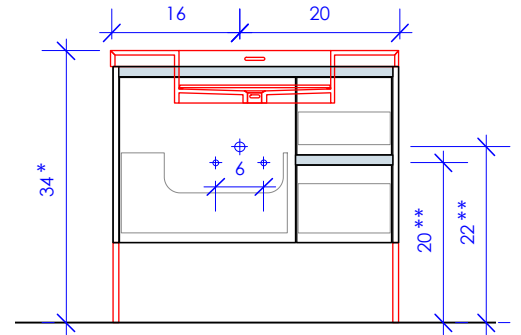

## KUBISTA KUB-W-36L

SUGGESTED PLUMBING  
LOCATION WHEN  
USED WITH  
H263T OR CT36T

\* Recommended installation height  
\*\* Recommended plumbing location