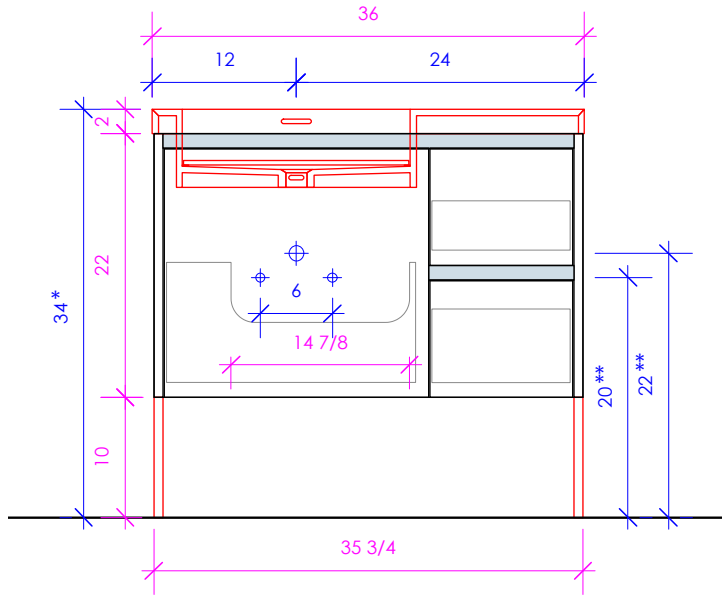

## KUBISTA KUB-W-36L

SUGGESTED PLUMBING  
LOCATION WHEN  
USED WITH  
H263T OR CT36T

\* Recommended installation height  
\*\* Recommended plumbing location