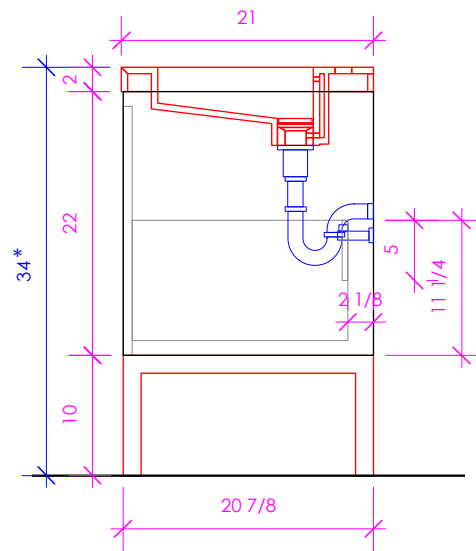

LACAVA

KUBISTA KUB-W-36R

SUGGESTED PLUMBING
LOCATION WHEN
USED WITH
H263T OR CT36T

* Recommended installation height
** Recommended plumbing location

FEATURES:

- WALL MOUNT VANITY
- THREE DRAWERS WITH SELF-CLOSE GLIDES
- DRAWER BOXES STAINED TO REFLECT EXTERIOR FINISH
- FINGERPULL OPENINGS
- USED WITH H263RT, H263T, OR CT36T VANITY SINK TOP (SOLD SEPARATELY)
- METAL TRIMS ADD ON AVAILABLE (SOLD SEPARATELY)
- METAL LEGS KUB-LEG ADD ON AVAILABLE (SOLD SEPARATELY)
- MOUNTING: FRENCH CLEAT (INCLUDED)
  (SEE FURNITURE MANUAL)
- PROUDLY HANDMADE IN THE USA
- MANUFACTURED WITH LOW VOC FINISHES AND WOOD FROM RENEWABLE FORESTS

FINISHES:

WOOD:

STANDARD:

02 - NATURAL CHERRY
07 - NATURAL WALNUT
24 - CLASSIC WALNUT
20 - ASH GRAY
06 - WENGE
33 - AFRICAN MAHOGANY

PREMIUM:

22 - GRAY ZEBRA
31 - WHITE OAK
27 - RUSTIC
47 - SMOKY WALNUT

LUXURY:

37 - WEATHERED OAK
52 - SILVER OAK
50 - HORIZON BLUE

46 - DRIFTWOOD
NEW TERRA ONLY

08 - MATTE WHITE
35 - MATTE ARDESIA
54 - MATTE TAUPE
16 - MATTE BLACK
42 - MATTE OLIVE GREEN
39 - MATTE SAGE
28 - MATTE AZURE
29 - MATTE CLOUD
40 - MATTE ZEST

85 - GLOSS WHITE
88 - GLOSS ARDESIA
84 - GLOSS TAUPE
86 - GLOSS BLACK
82 - GLOSS OLIVE GREEN

08T1 - WHITE W/ TEXTURE
35T1 - ARDESIA W/ TEXTURE
54T1 - TAUPE W/ TEXTURE
16T1 - BLACK W/ TEXTURE
42T1 - OLIVE GREEN W/TEXTURE

COUNTERTOP:

STONE:

WH - BIANCO
LN - LINAC
SL - ATHENS

QUARTZ:

FR - FURCO
AH - ASH

SOLID SURFACE:

M - SATIN WHITE
G - POLISHED WHITE
R - MARMO
V - LAVA
D - OBSIDIAN

CONCRETE:

SND - SAND
SLT - SLATE
TER - TERRACOTTA
GHL - CHARCOAL

METALS:

METAL: TRIMS / LEGS

21 - BRUSHED STAINLESS STEEL
10 - POLISHED STAINLESS STEEL

44 - MATTE BLACK
MW - MATTE WHITE
BPW - BRASS POWDER COAT

LACAVA reserves the right to revise any dimension or information on this sheet without notice. Dimensions are nominal and may vary within an industry accepted tolerance of 1/4". Cabinets with 'vanity top' sinks are made to the matching sink and dimensions may vary. LACAVA is not responsible for any cutouts, countertops, or furniture made without the actual product or template. Differences in color, grain, appearance, and texture are inherent in all natural woodwork and should be expected. Variances in these qualities are not deemed manufacturing defects and will not be accepted as valid reasons for return or exchanges. Plumbing specifications are only a guideline and may need alteration based on application.

6630 WEST WRIGHTWOOD
CHICAGO, IL 60707

PH: 773-637-9600
FAX: 773-637-9601

LACAVA.COM
INFO@LACAVA.COM