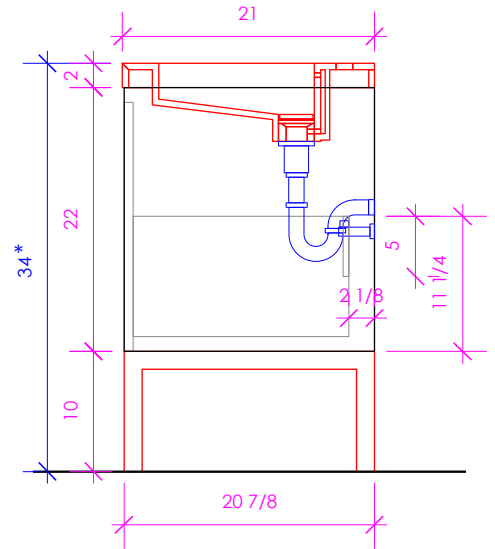

## KUBISTA KUB-W-36L

SUGGESTED PLUMBING  
LOCATION WHEN  
USED WITH  
H263T OR CT36T

\* Recommended installation height  
\*\* Recommended plumbing location