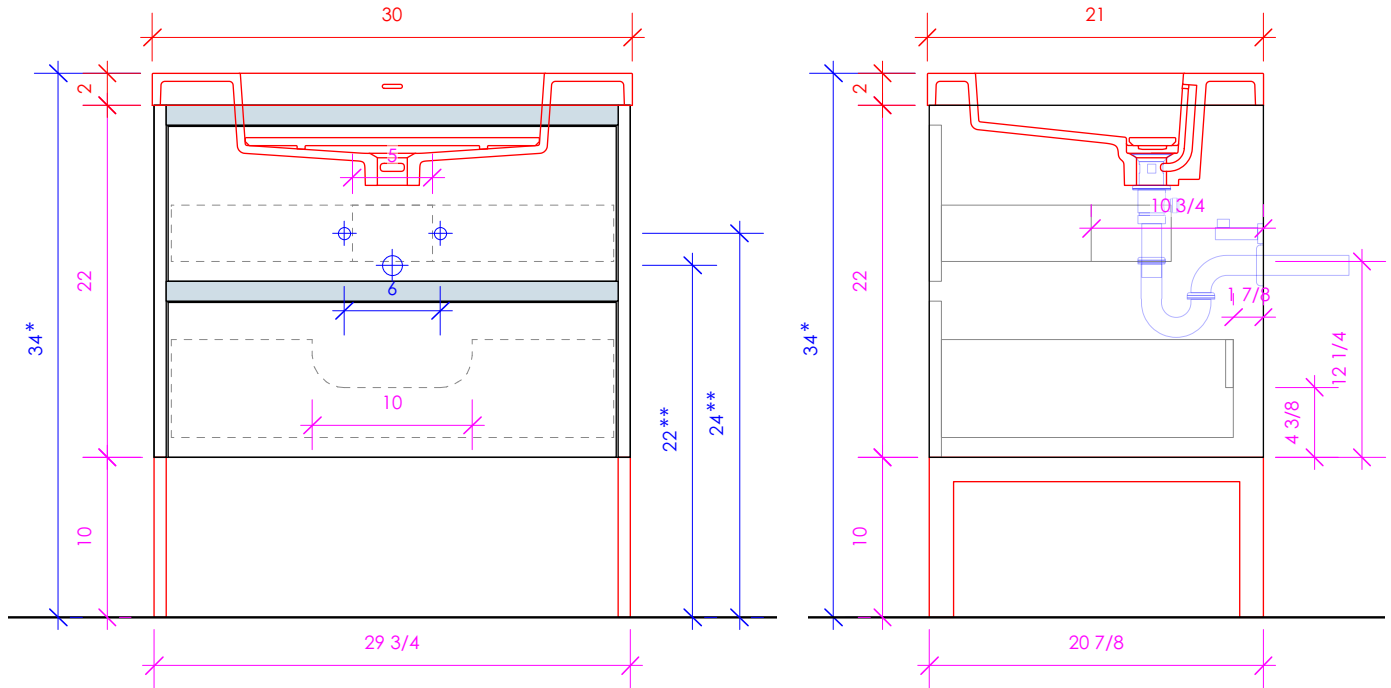

LACAVA

KUBISTA

KUB-W-30B

* Recommended installation height
** Recommended plumbing location

FEATURES:

- WALL MOUNT VANITY
- TWO DRAWERS WITH SELF-CLOSE GLIDES
- DRAWER BOXES STAINED TO REFLECT EXTERIOR FINISH
- FINGERPULL OPENINGS
- USED WITH **H262T** OR **CT30T** VANITY SINK TOP (SOLD SEPARATELY)
- **METAL TRIMS** ADD ON AVAILABLE (SOLD SEPARATELY)
- METAL LEGS **KUB-LEG** ADD ON AVAILABLE (SOLD SEPARATELY)
- MOUNTING: FRENCH CLEAT (INCLUDED)
  (SEE FURNITURE MANUAL)
- PROUDLY HANDMADE IN THE USA
- MANUFACTURED WITH LOW VOC FINISHES AND WOOD FROM RENEWABLE FORESTS

FINISHES:

WOOD:

STANDARD:

02 - NATURAL CHERRY
07 - NATURAL WALNUT
24 - CLASSIC WALNUT
20 - ASH GRAY
06 - WENGE
33 - AFRICAN MAHOAGANY

PREMIUM:

22 - GRAY ZEBRA
31 - WHITE OAK
27 - RUSTIC
47 - SMOKY WALNUT

LUXURY:

37 - WEATHERED OAK
52 - SILVER OAK
50 - HORIZON BLUE

46 - DRIFTWOOD
NEW TERRA ONLY

85 - GLOSS WHITE
88 - GLOSS ARDESIA
84 - GLOSS TAUPE
86 - GLOSS BLACK
82 - GLOSS OLIVE GREEN

08T1 - WHITE W/ TEXTURE
35T1 - ARDESIA W/ TEXTURE
54T1 - TAUPE W/ TEXTURE
16T1 - BLACK W/ TEXTURE
42T1 - OLIVE GREEN W/TEXTURE

08 - MATTE WHITE
35 - MATTE ARDESIA
54 - MATTE TAUPE
16 - MATTE BLACK
42 - MATTE OLIVE GREEN
39 - MATTE SAGE
28 - MATTE AZURE
29 - MATTE CLOUD
40 - MATTE ZEST

COUNTERTOP:

STONE:

WH - BIANCO
LN - LINAC
QUARTZ:
PR - PURO
AH - ASH

SOLID SURFACE:

CONCRETE:

SND - SAND
SLT - SLATE
SUN - SUN
CLY - CLAY
TER - TERRACOTTA
CHL - CHARCOAL

LIL - LILAC
MOS - MOSS
GAL - GALAXY
AQA - AQUA
MAT - MATCHA
BRK - BRICK

METALS:

METAL: **TRIMS / LEGS**
21 - BRUSHED STAINLESS STEEL
10 - POLISHED STAINLESS STEEL
44 - MATTE BLACK
MW - MATTE WHITE
BPW - BRASS POWDER COAT

LACAVA reserves the right to revise any dimension or information on this sheet without notice. Dimensions are nominal and may vary within an industry accepted tolerance of 1/4". Cabinets with 'vanity top' sinks are made to the matching sink and dimensions may vary. LACAVA is not responsible for any cutouts, countertops, or furniture made without the actual product or template. Differences in color, grain, appearance, and texture are inherent in all natural woodwork and should be expected. Variances in these qualities are not deemed manufacturing defects and will not be accepted as valid reasons for return or exchanges. Plumbing specifications are only a guideline and may need alteration based on application.

6630 WEST WRIGHTWOOD
CHICAGO, IL 60707

PH: 773-637-9600
FAX: 773-637-9601

LACAVA.COM
INFO@LACAVA.COM