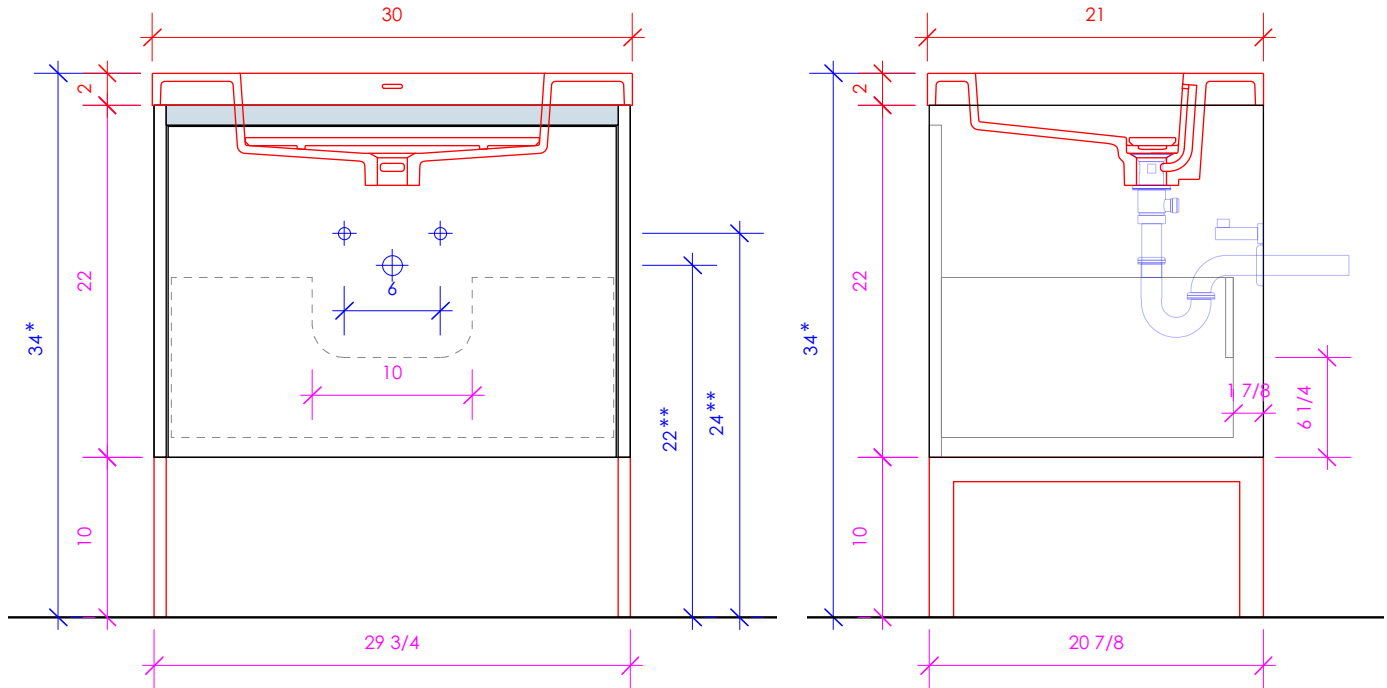

## KUBISTA

KUB-W-30

\* Recommended installation height  
\*\* Recommended plumbing location

### FEATURES:

- WALL MOUNT VANITY
- ONE DRAWER WITH SELF-CLOSE GLIDES
- DRAWER BOX STAINED TO REFLECT EXTERIOR FINISH
- FINGERPULL OPENING
- USED WITH **H262T** OR **CT30T** VANITY SINK TOP (SOLD SEPARATELY)
- **METAL TRIMS** ADD ON AVAILABLE (SOLD SEPARATELY)
- METAL LEGS **KUB-LEG** ADD ON AVAILABLE (SOLD SEPARATELY)
- MOUNTING: FRENCH CLEAT (INCLUDED)  
(SEE FURNITURE MANUAL)
- PROUDLY HANDMADE IN THE USA
- MANUFACTURED WITH LOW VOC FINISHES AND WOOD FROM RENEWABLE FORESTS