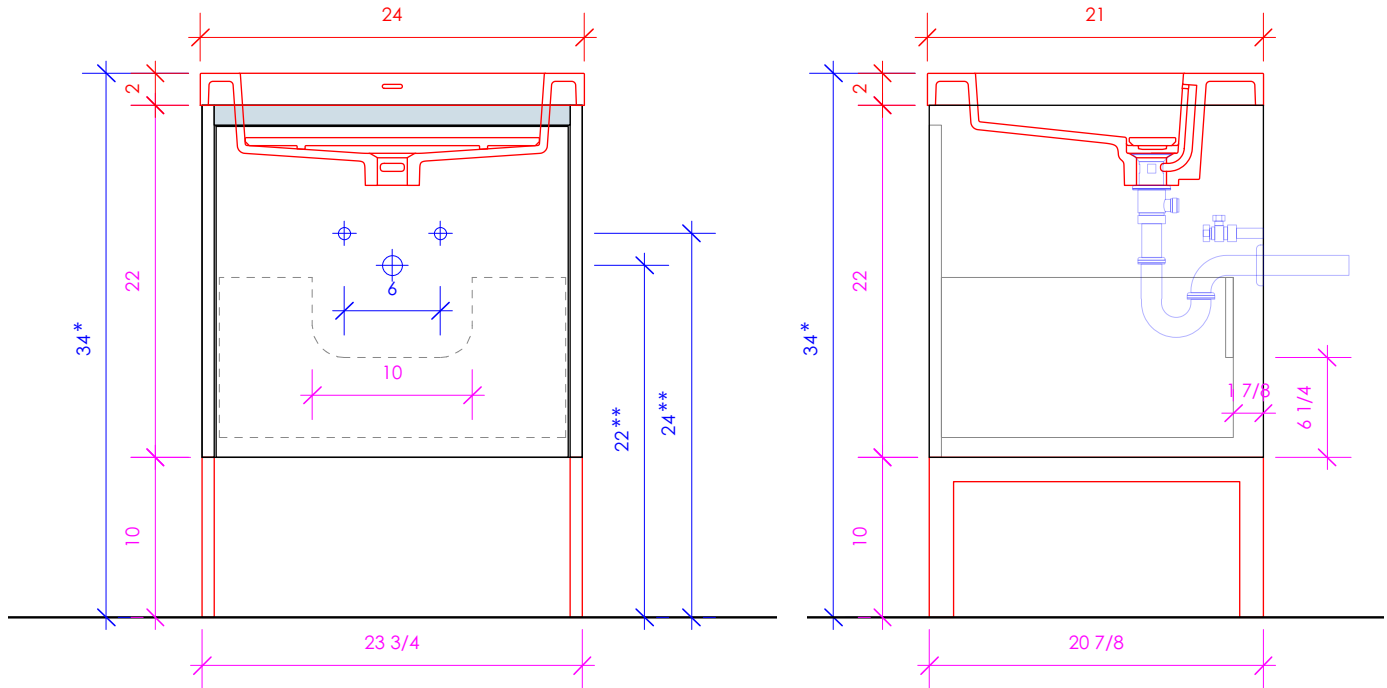

LACAVA

KUBISTA

KUB-W-24

* Recommended installation height
** Recommended plumbing location

FEATURES:

- WALL MOUNT VANITY
- ONE DRAWER WITH SOFT-CLOSE GLIDES
- DRAWER BOX STAINED TO REFLECT EXTERIOR FINISH
- FINGERPULL OPENING
- USED WITH H261T VANITY SINK TOP (SOLD SEPARATELY)
- METAL TRIMS ADD ON AVAILABLE (SOLD SEPARATELY)
- METAL LEGS KUB-LEG ADD ON AVAILABLE (SOLD SEPARATELY)
- MOUNTING: FRENCH CLEAT (INCLUDED)
(SEE FURNITURE MANUAL)
- PROUDLY HANDMADE IN THE USA
- MANUFACTURED WITH LOW VOC FINISHES AND WOOD FROM RENEWABLE FORESTS

3/4" THICKNESS

3/4" THICKNESS

1/2" THICKNESS

LACAVA reserves the right to revise any dimension or information on this sheet without notice. Dimensions are nominal and may vary within an industry accepted tolerance of 1/4". Cabinets with 'vanity top' sinks are made to the matching sink and dimensions may vary. LACAVA is not responsible for any cutouts, countertops, or furniture made without the actual product or template. Differences in color, grain, appearance, and texture are inherent in all natural woodwork and should be expected. Variances in these qualities are not deemed manufacturing defects and will not be accepted as valid reasons for return or exchanges. Plumbing specifications are only a guideline and may need alteration based on application.