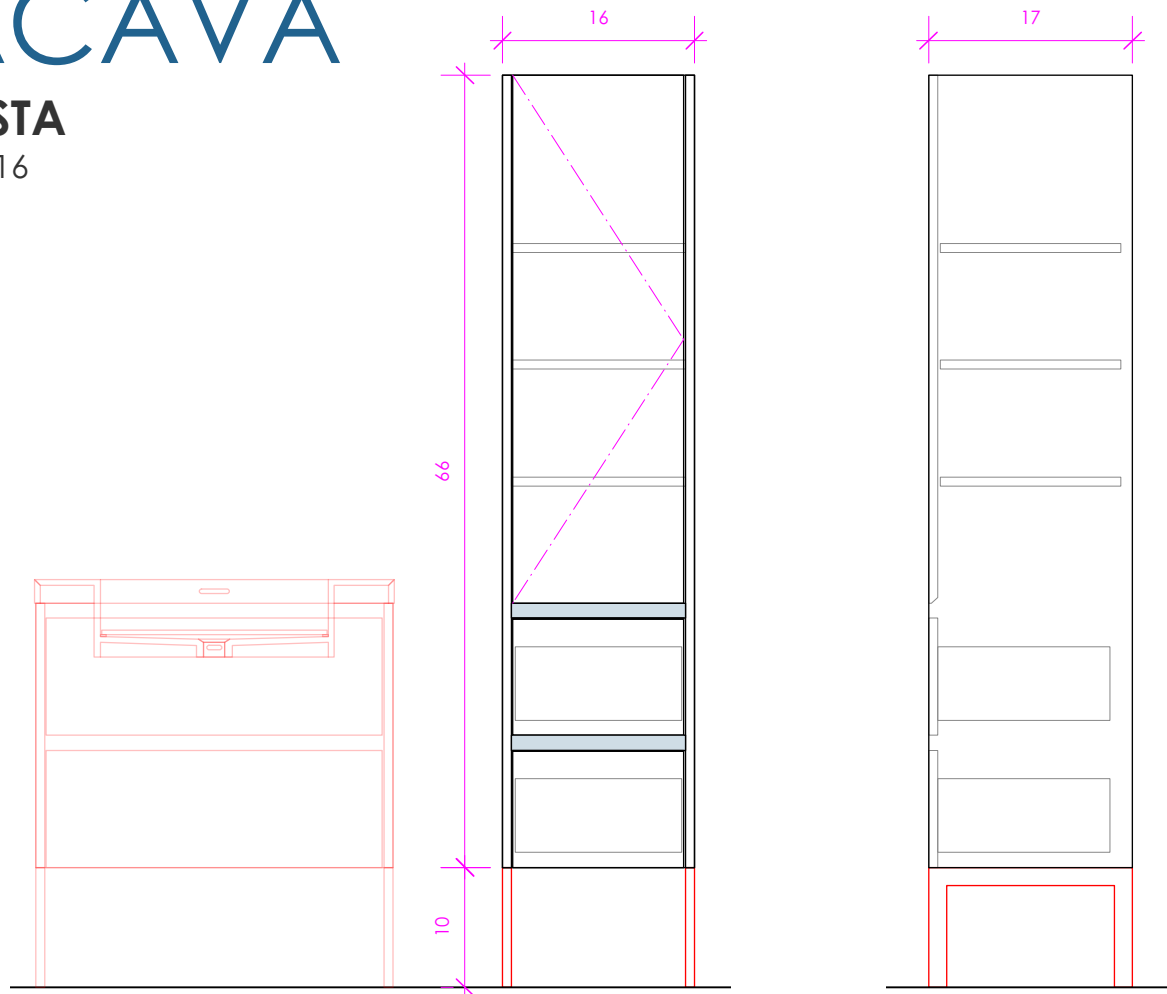

LACAVA

KUBISTA

KUB-ST-16

FEATURES:

- WALL MOUNT STORAGE CABINET
- ONE RIGHT-HINGED DOOR WITH SOFT-CLOSE HINGES (CAN BE CHANGED TO LEFT-HINGED UPON REQUEST)
- THREE ADJUSTABLE SHELVES
- TWO DRAWERS WITH SELF-CLOSE GLIDES
- DRAWER BOX STAINED TO REFLECT EXTERIOR FINISH
- FINGERPULL OPENINGS
- **METAL TRIM** ADD ON AVAILABLE
- METAL LEGS **KUB-LEG-ST** ADD ON AVAILABLE (SOLD SEPARATELY)
- MOUNTING: FRENCH CLEAT (INCLUDED) (SEE FURNITURE MANUAL)
- PROUDLY HANDMADE IN THE USA
- MANUFACTURED WITH LOW VOC FINISHES AND WOOD FROM RENEWABLE FORESTS