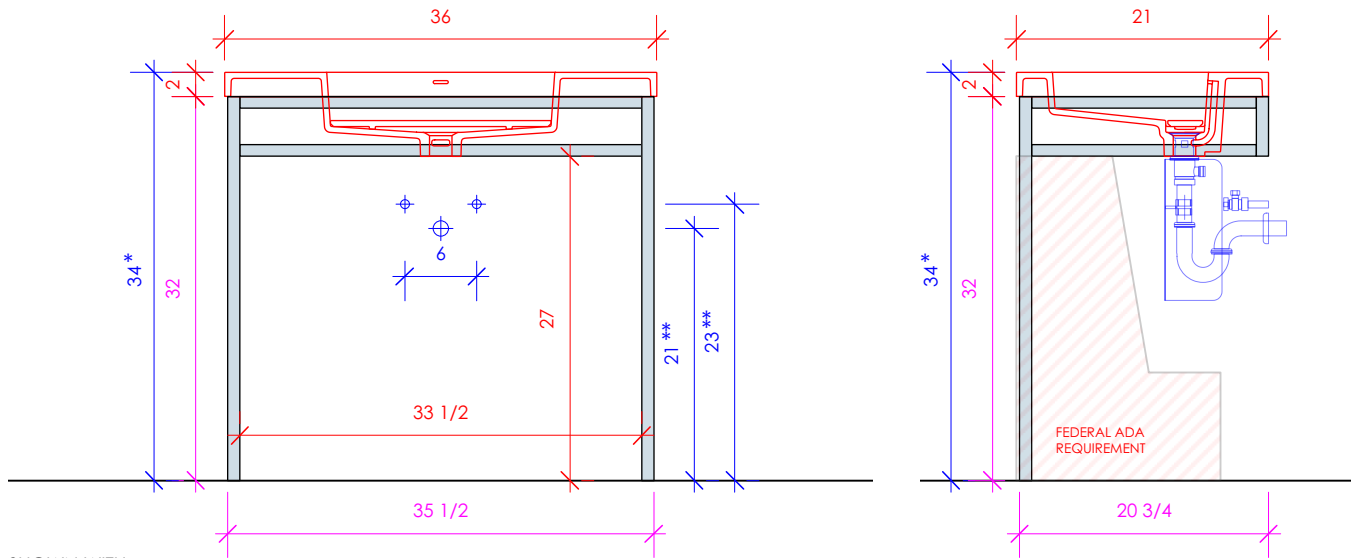

## KUBISTA

KUB-ADA-36

SHOWN WITH  
H263T

\* Recommended installation height  
\*\* Recommended plumbing location