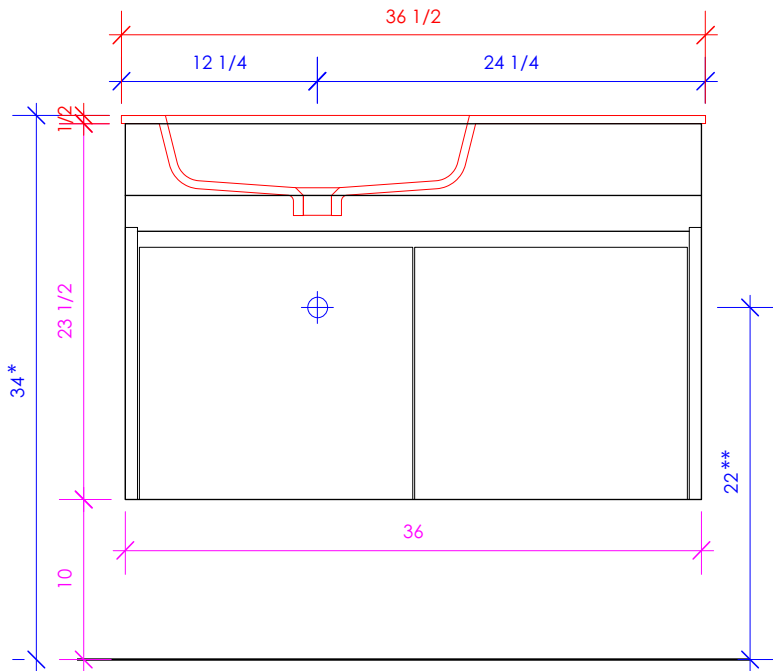

3/4" THICKNESS

3/4" THICKNESS

1/2" THICKNESS

LACAVA reserves the right to revise any dimension or information on this sheet without notice. Dimensions are nominal and may vary within an industry accepted tolerance of 1/4". Cabinets with 'vanity top' sinks are made to the matching sink and dimensions may vary. LACAVA is not responsible for any cutouts, countertops, or furniture made without the actual product or template. Differences in color, grain, appearance, and texture are inherent in all natural woodwork and should be expected. Variances in these qualities are not deemed manufacturing defects and will not be accepted as valid reasons for return or exchanges. Plumbing specifications are only a guideline and may need alteration based on application.

6630 WEST WRIGHTWOOD
CHICAGO, IL 60707

PH: 773-637-9600
FAX: 773-637-9601

LACAVA.COM
INFO@LACAVA.COM

LACAVA

KUBITOP

KBT-ADA-36S

SUGGESTED PLUMBING LOCATION WHEN USED WITH K36LS

* Recommended installation height
 ** Recommended plumbing location

SUGGESTED PLUMBING LOCATION WHEN USED WITH K36RS

LACAVA reserves the right to revise any dimension or information on this sheet without notice. Dimensions are nominal and may vary within an industry accepted tolerance of 1/4". Cabinets with 'vanity top' sinks are made to the matching sink and dimensions may vary. LACAVA is not responsible for any cutouts, countertops, or furniture made without the actual product or template. Differences in color, grain, appearance, and texture are inherent in all natural woodwork and should be expected. Variances in these qualities are not deemed manufacturing defects and will not be accepted as valid reasons for return or exchanges. Plumbing specifications are only a guideline and may need alteration based on application.