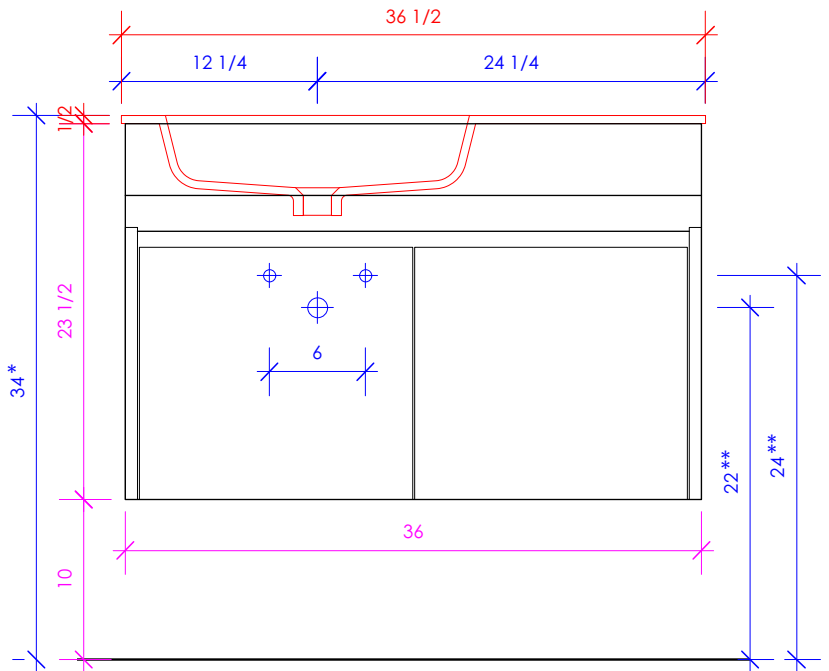

3/4" THICKNESS 3/4" THICKNESS 1/2" THICKNESS

LACAVA reserves the right to revise any dimension or information on this sheet without notice. Dimensions are nominal and may vary within an industry accepted tolerance of 1/4". Cabinets with 'vanity top' sinks are made to the matching sink and dimensions may vary. LACAVA is not responsible for any cutouts, countertops, or furniture made without the actual product or template. Differences in color, grain, appearance, and texture are inherent in all natural woodwork and should be expected. Variances in these qualities are not deemed manufacturing defects and will not be accepted as valid reasons for return or exchanges. Plumbing specifications are only a guideline and may need alteration based on application.

6630 WEST WRIGHTWOOD
CHICAGO, IL 60707

PH: 773-637-9600
FAX: 773-637-9601

LACAVA.COM
INFO@LACAVA.COM

LACAVA

KUBITOP

KBT-ADA-36

SUGGESTED PLUMBING
LOCATION WHEN
USED WITH K36L

SUGGESTED PLUMBING
LOCATION WHEN
USED WITH K36R

* Recommended installation height
** Recommended plumbing location

LACAVA reserves the right to revise any dimension or information on this sheet without notice. Dimensions are nominal and may vary within an industry accepted tolerance of 1/4". Cabinets with 'vanity top' sinks are made to the matching sink and dimensions may vary. LACAVA is not responsible for any cutouts, countertops, or furniture made without the actual product or template. Differences in color, grain, appearance, and texture are inherent in all natural woodwork and should be expected. Variances in these qualities are not deemed manufacturing defects and will not be accepted as valid reasons for return or exchanges. Plumbing specifications are only a guideline and may need alteration based on application.