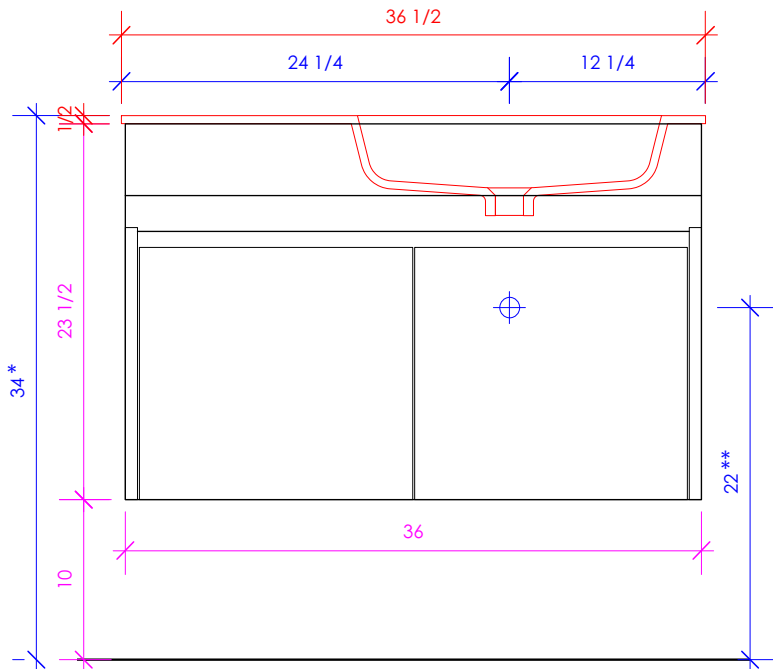

3/4" THICKNESS

3/4" THICKNESS

1/2" THICKNESS

LACAVA reserves the right to revise any dimension or information on this sheet without notice. Dimensions are nominal and may vary within an industry accepted tolerance of 1/4". Cabinets with 'vanity top' sinks are made to the matching sink and dimensions may vary. LACAVA is not responsible for any cutouts, countertops, or furniture made without the actual product or template. Differences in color, grain, appearance, and texture are inherent in all natural woodwork and should be expected. Variances in these qualities are not deemed manufacturing defects and will not be accepted as valid reasons for return or exchanges. Plumbing specifications are only a guideline and may need alteration based on application.

6630 WEST WRIGHTWOOD
CHICAGO, IL 60707

PH: 773-637-9600
FAX: 773-637-9601

LACAVA.COM
INFO@LACAVA.COM

LACAVA

KUBITOP

KBT-ADA-36S

SUGGESTED PLUMBING LOCATION WHEN USED WITH K36LS

* Recommended installation height
 ** Recommended plumbing location

SUGGESTED PLUMBING LOCATION WHEN USED WITH K36RS

LACAVA reserves the right to revise any dimension or information on this sheet without notice. Dimensions are nominal and may vary within an industry accepted tolerance of 1/4". Cabinets with 'vanity top' sinks are made to the matching sink and dimensions may vary. LACAVA is not responsible for any cutouts, countertops, or furniture made without the actual product or template. Differences in color, grain, appearance, and texture are inherent in all natural woodwork and should be expected. Variances in these qualities are not deemed manufacturing defects and will not be accepted as valid reasons for return or exchanges. Plumbing specifications are only a guideline and may need alteration based on application.