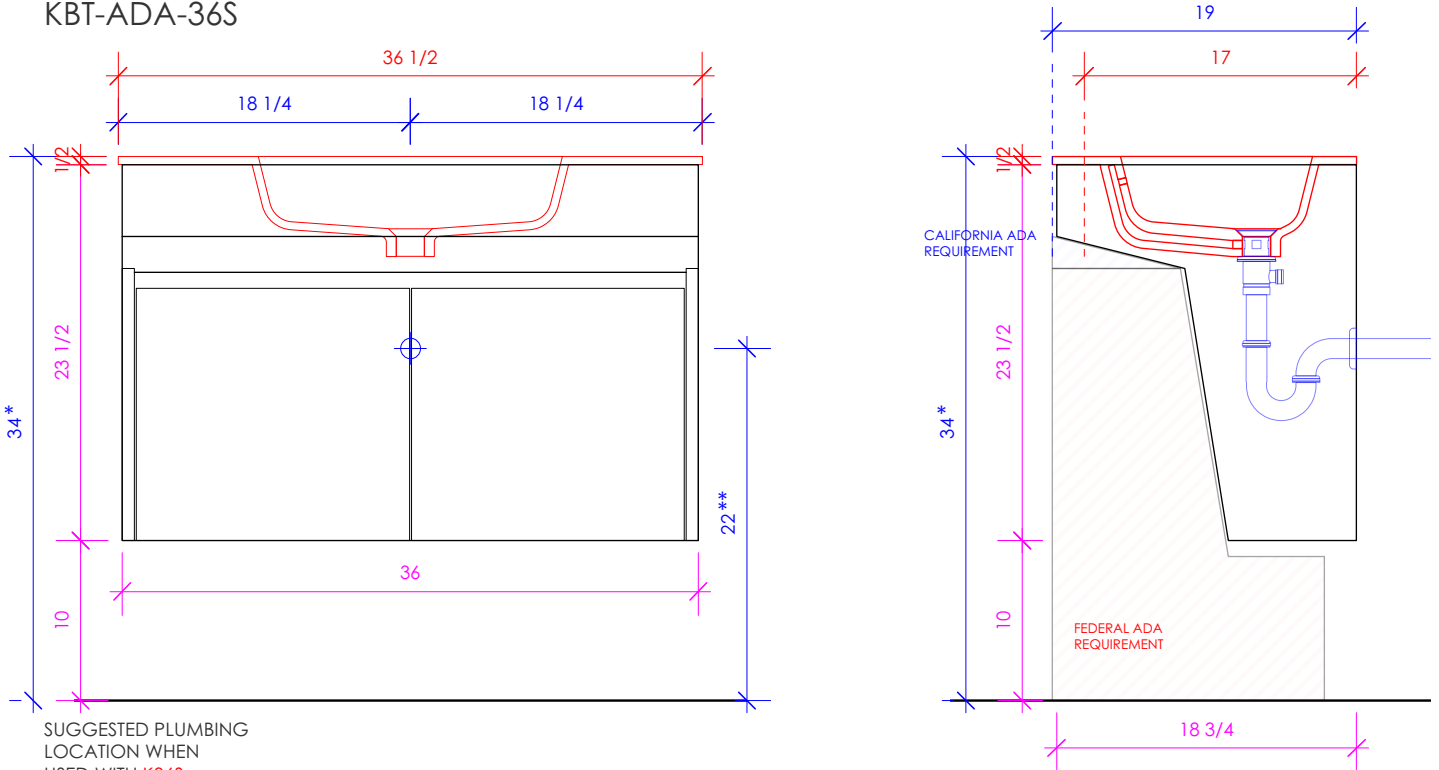

3/4" THICKNESS 3/4" THICKNESS 1/2" THICKNESS

LACAVA reserves the right to revise any dimension or information on this sheet without notice. Dimensions are nominal and may vary within an industry accepted tolerance of 1/4". Cabinets with 'vanity top' sinks are made to the matching sink and dimensions may vary. LACAVA is not responsible for any cutouts, countertops, or furniture made without the actual product or template. Differences in color, grain, appearance, and texture are inherent in all natural woodwork and should be expected. Variances in these qualities are not deemed manufacturing defects and will not be accepted as valid reasons for return or exchanges. Plumbing specifications are only a guideline and may need alteration based on application.

* Recommended installation height
** Recommended plumbing location

LACAVA reserves the right to revise any dimension or information on this sheet without notice. Dimensions are nominal and may vary within an industry accepted tolerance of 1/4". Cabinets with 'vanity top' sinks are made to the matching sink and dimensions may vary. LACAVA is not responsible for any cutouts, countertops, or furniture made without the actual product or template. Differences in color, grain, appearance, and texture are inherent in all natural woodwork and should be expected. Variances in these qualities are not deemed manufacturing defects and will not be accepted as valid reasons for return or exchanges. Plumbing specifications are only a guideline and may need alteration based on application.

6630 WEST WRIGHTWOOD
CHICAGO, IL 60707

PH: 773-637-9600
FAX: 773-637-9601

LACAVA.COM
INFO@LACAVA.COM

LACAVA

KUBITOP

KBT-ADA-36S

SUGGESTED PLUMBING LOCATION WHEN USED WITH K36S

* Recommended installation height
** Recommended plumbing location