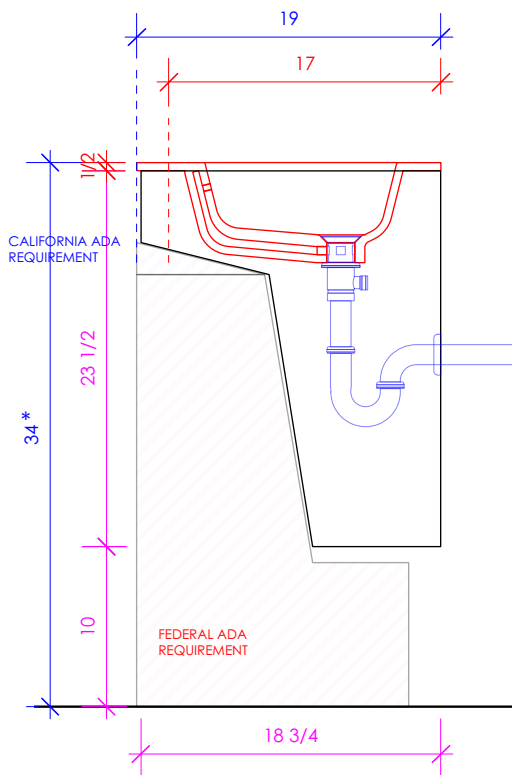

3/4" THICKNESS

3/4" THICKNESS

1/2" THICKNESS

LACAVA reserves the right to revise any dimension or information on this sheet without notice. Dimensions are nominal and may vary within an industry accepted tolerance of 1/4". Cabinets with 'vanity top' sinks are made to the matching sink and dimensions may vary. LACAVA is not responsible for any cutouts, countertops, or furniture made without the actual product or template. Differences in color, grain, appearance, and texture are inherent in all natural woodwork and should be expected. Variances in these qualities are not deemed manufacturing defects and will not be accepted as valid reasons for return or exchanges. Plumbing specifications are only a guideline and may need alteration based on application.

6630 WEST WRIGHTWOOD
CHICAGO, IL 60707

PH: 773-637-9600
FAX: 773-637-9601

LACAVA.COM
INFO@LACAVA.COM

LACAVA

KUBITOP

KBT-ADA-36S

SUGGESTED PLUMBING LOCATION WHEN USED WITH K36LS

* Recommended installation height
 ** Recommended plumbing location

SUGGESTED PLUMBING LOCATION WHEN USED WITH K36RS

LACAVA reserves the right to revise any dimension or information on this sheet without notice. Dimensions are nominal and may vary within an industry accepted tolerance of 1/4". Cabinets with 'vanity top' sinks are made to the matching sink and dimensions may vary. LACAVA is not responsible for any cutouts, countertops, or furniture made without the actual product or template. Differences in color, grain, appearance, and texture are inherent in all natural woodwork and should be expected. Variances in these qualities are not deemed manufacturing defects and will not be accepted as valid reasons for return or exchanges. Plumbing specifications are only a guideline and may need alteration based on application.