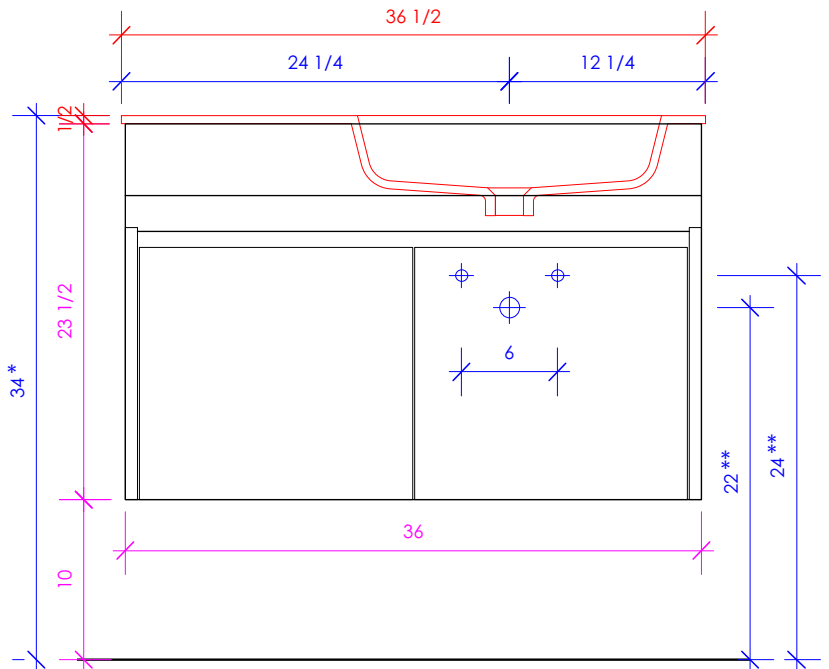

3/4" THICKNESS 3/4" THICKNESS 1/2" THICKNESS

LACAVA reserves the right to revise any dimension or information on this sheet without notice. Dimensions are nominal and may vary within an industry accepted tolerance of 1/4". Cabinets with 'vanity top' sinks are made to the matching sink and dimensions may vary. LACAVA is not responsible for any cutouts, countertops, or furniture made without the actual product or template. Differences in color, grain, appearance, and texture are inherent in all natural woodwork and should be expected. Variances in these qualities are not deemed manufacturing defects and will not be accepted as valid reasons for return or exchanges. Plumbing specifications are only a guideline and may need alteration based on application.

6630 WEST WRIGHTWOOD
CHICAGO, IL 60707

PH: 773-637-9600
FAX: 773-637-9601

LACAVA.COM
INFO@LACAVA.COM

LACAVA

KUBITOP

KBT-ADA-36

SUGGESTED PLUMBING
LOCATION WHEN
USED WITH K36L

SUGGESTED PLUMBING
LOCATION WHEN
USED WITH K36R

* Recommended installation height
** Recommended plumbing location

LACAVA reserves the right to revise any dimension or information on this sheet without notice. Dimensions are nominal and may vary within an industry accepted tolerance of 1/4". Cabinets with 'vanity top' sinks are made to the matching sink and dimensions may vary. LACAVA is not responsible for any cutouts, countertops, or furniture made without the actual product or template. Differences in color, grain, appearance, and texture are inherent in all natural woodwork and should be expected. Variances in these qualities are not deemed manufacturing defects and will not be accepted as valid reasons for return or exchanges. Plumbing specifications are only a guideline and may need alteration based on application.