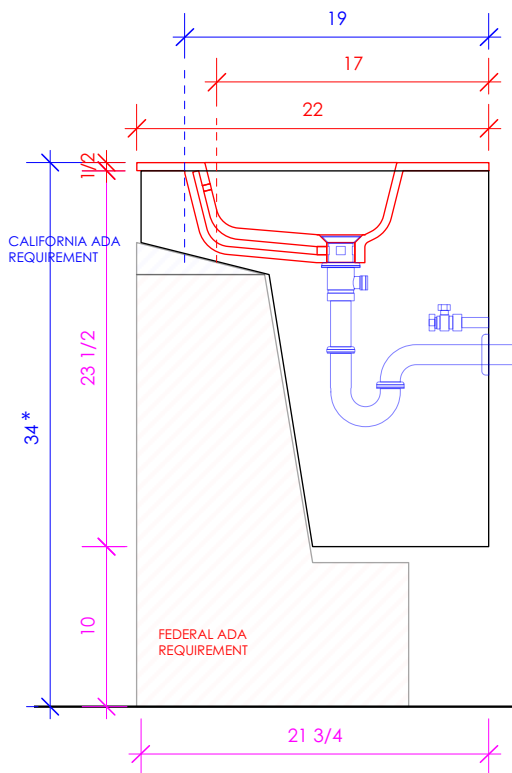

3/4" THICKNESS 3/4" THICKNESS 1/2" THICKNESS

LACAVA reserves the right to revise any dimension or information on this sheet without notice. Dimensions are nominal and may vary within an industry accepted tolerance of 1/4". Cabinets with 'vanity top' sinks are made to the matching sink and dimensions may vary. LACAVA is not responsible for any cutouts, countertops, or furniture made without the actual product or template. Differences in color, grain, appearance, and texture are inherent in all natural woodwork and should be expected. Variances in these qualities are not deemed manufacturing defects and will not be accepted as valid reasons for return or exchanges. Plumbing specifications are only a guideline and may need alteration based on application.

6630 WEST WRIGHTWOOD
CHICAGO, IL 60707

PH: 773-637-9600
FAX: 773-637-9601

LACAVA.COM
INFO@LACAVA.COM

LACAVA

KUBITOP

KBT-ADA-36

SUGGESTED PLUMBING
LOCATION WHEN
USED WITH K36L

SUGGESTED PLUMBING
LOCATION WHEN
USED WITH K36R

* Recommended installation height
** Recommended plumbing location

LACAVA reserves the right to revise any dimension or information on this sheet without notice. Dimensions are nominal and may vary within an industry accepted tolerance of 1/4". Cabinets with 'vanity top' sinks are made to the matching sink and dimensions may vary. LACAVA is not responsible for any cutouts, countertops, or furniture made without the actual product or template. Differences in color, grain, appearance, and texture are inherent in all natural woodwork and should be expected. Variances in these qualities are not deemed manufacturing defects and will not be accepted as valid reasons for return or exchanges. Plumbing specifications are only a guideline and may need alteration based on application.