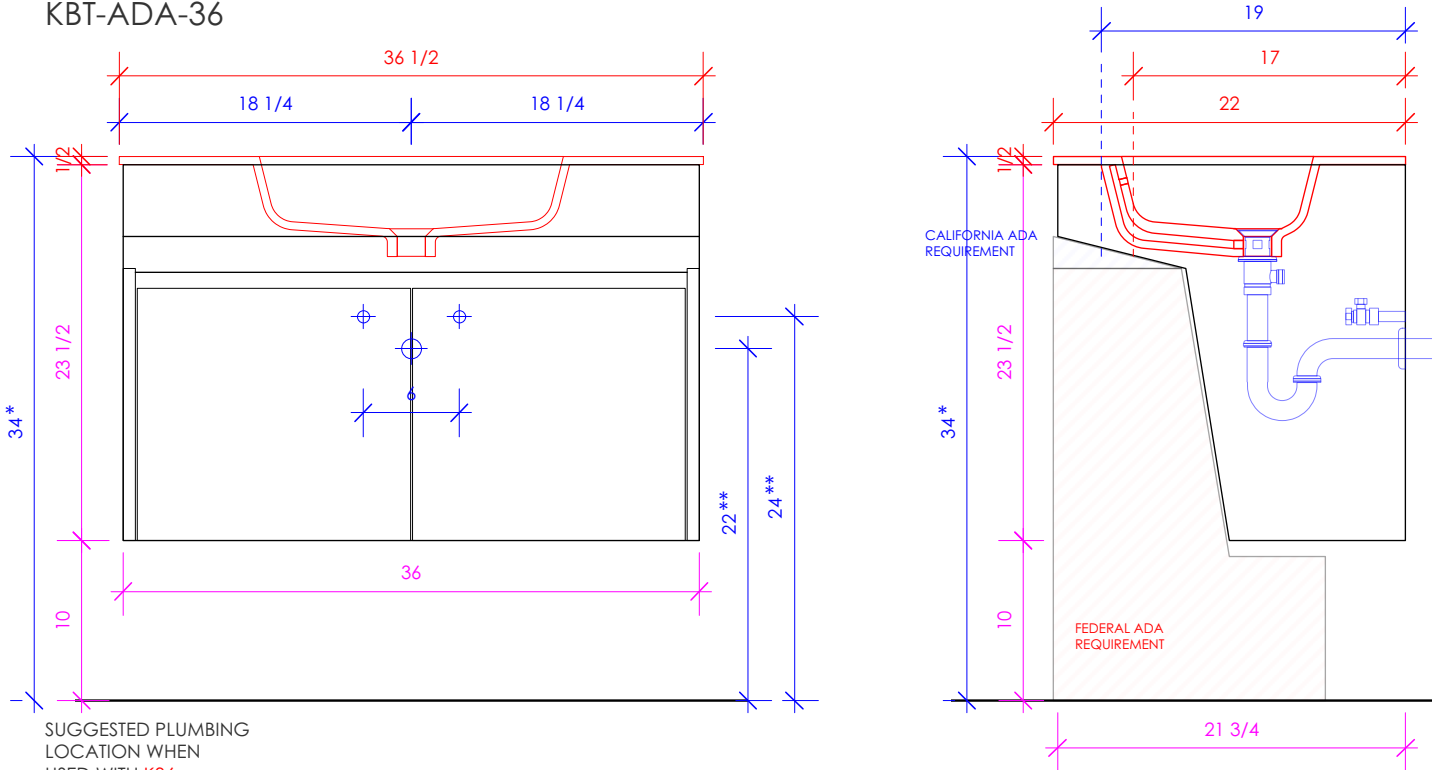

LACAVA

KUBITOP

KBT-ADA-36

SUGGESTED PLUMBING LOCATION WHEN USED WITH K36

* Recommended installation height
** Recommended plumbing location

FEATURES:

- WALL MOUNT VANITY
- CAN MEET FEDERAL ADA REQUIREMENTS WHEN INSTALLED CORRECTLY
- TWO DOORS WITH SOFT-CLOSE HINGES
- FINGERPULL OPENINGS
- USED WITH K36, K36L, OR K36R
- VANITY SINK TOP (SOLD SEPARATELY)
- MOUNTING: FRENCH CLEAT (INCLUDED) (SEE FURNITURE MANUAL)
- PROUDLY HANDMADE IN THE USA
- MANUFACTURED WITH LOW VOC FINISHES AND WOOD FROM RENEWABLE FORESTS

3/4" THICKNESS 3/4" THICKNESS 1/2" THICKNESS

LACAVA reserves the right to revise any dimension or information on this sheet without notice. Dimensions are nominal and may vary within an industry accepted tolerance of 1/4". Cabinets with 'vanity top' sinks are made to the matching sink and dimensions may vary. LACAVA is not responsible for any cutouts, countertops, or furniture made without the actual product or template. Differences in color, grain, appearance, and texture are inherent in all natural woodwork and should be expected. Variances in these qualities are not deemed manufacturing defects and will not be accepted as valid reasons for return or exchanges. Plumbing specifications are only a guideline and may need alteration based on application.