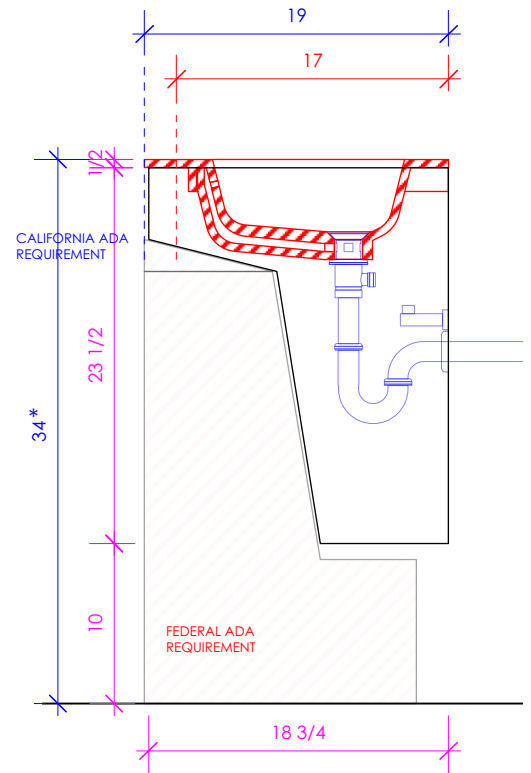

* Recommended installation height
** Recommended plumbing location

FEATURES:

- WALL MOUNT VANITY
- CAN MEET FEDERAL ADA REQUIREMENTS WHEN INSTALLED CORRECTLY
- TWO DOORS WITH SOFT-CLOSE HINGES
- FINGERPULL OPENINGS
- USED WITH K30S VANITY SINK TOP (SOLD SEPARATELY)
- ***NOTE K30S SINK WILL NOT SUPPORT A REAR DECK MOUNT FAUCET***
- MOUNTING: FRENCH CLEAT (INCLUDED)
  (SEE FURNITURE MANUAL)
- PROUDLY HANDMADE IN THE USA
- MANUFACTURED WITH LOW VOC FINISHES AND WOOD FROM RENEWABLE FORESTS

FINISHES:

WOOD:

STANDARD:

- 02 - NATURAL CHERRY
- 07 - NATURAL WALNUT
- 24 - CLASSIC WALNUT
- 20 - ASH GRAY
- 06 - WENGE
- 33 - AFRICAN MAHOGANY

PREMIUM:

- 22 - GRAY ZEBRA
- 31 - WHITE OAK
- 27 - RUSTIC
- 47 - SMOKY WALNUT

LUXURY:

- 37 - WEATHERED OAK
- 52 - SILVER OAK
- 50 - HORIZON BLUE

46 - DRIFTWOOD
NEWTERRA ONLY

- 85 - GLOSS WHITE
- 88 - GLOSS ARDESIA
- 84 - GLOSS TAUPE
- 86 - GLOSS BLACK
- 82 - GLOSS OLIVE GREEN

- 08T1 - WHITE W/ TEXTURE
- 35T1 - ARDESIA W/ TEXTURE
- 54T1 - TAUPE W/ TEXTURE
- 16T1 - BLACK W/ TEXTURE
- 82T1 - OLIVE GREEN W/TEXTURE

COUNTERTOP:

STONE:

- WH - BIANCO
- LN - LINAC
- SL - ATHENS

QUARTZ:

- PR - PURO
- AH - ASH

SOLID SURFACE:

- M - SATIN WHITE
- G - POLISHED WHITE
- R - MARMO
- V - LAVA
- D - OBSIDIAN

CONCRETE:

- SND - SAND
- SLT - SLATE
- TER - TERRACOTTA
- CHL - CHARCOAL
- SUN - SUN
- CLY - CLAY
- LIL - LILAC
- MOS - MOSS

METALS:

METAL:

- 21 - BRUSHED STAINLESS STEEL
- 10 - POLISHED STAINLESS STEEL
- 44 - MATTE BLACK
- MW - MATTE WHITE
- BPW - BRASS POWDER COAT

LACAVA reserves the right to revise any dimension or information on this sheet without notice. Dimensions are nominal and may vary within an industry accepted tolerance of 1/4". Cabinets with 'vanity top' sinks are made to the matching sink and dimensions may vary. LACAVA is not responsible for any cutouts, countertops, or furniture made without the actual product or template. Differences in color, grain, appearance, and texture are inherent in all natural woodwork and should be expected. Variances in these qualities are not deemed manufacturing defects and will not be accepted as valid reasons for return or exchanges. Plumbing specifications are only a guideline and may need alteration based on application.

6630 WEST WRIGHTWOOD
CHICAGO, IL 60707

PH: 773-637-9600
FAX: 773-637-9601

LACAVA.COM
INFO@LACAVA.COM