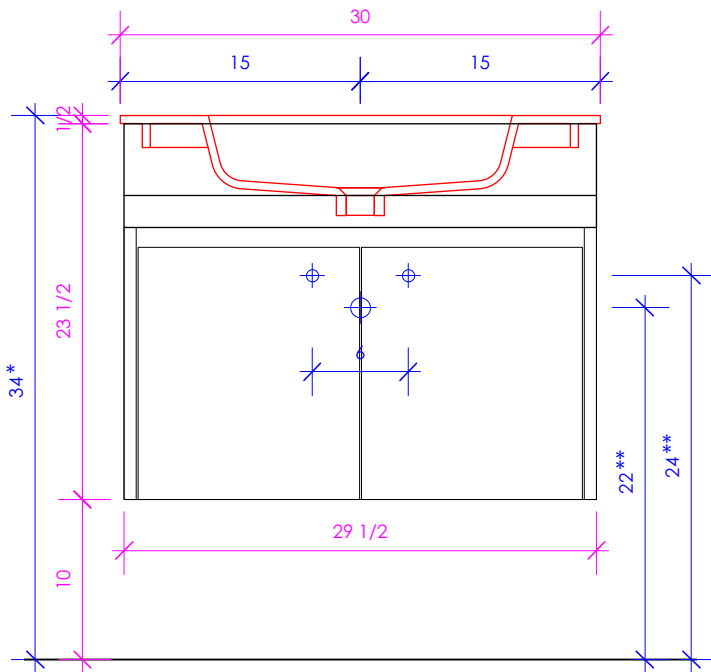

LACAVA

KUBITOP

KBT-ADA-30S

SUGGESTED PLUMBING LOCATION WHEN USED WITH K30S