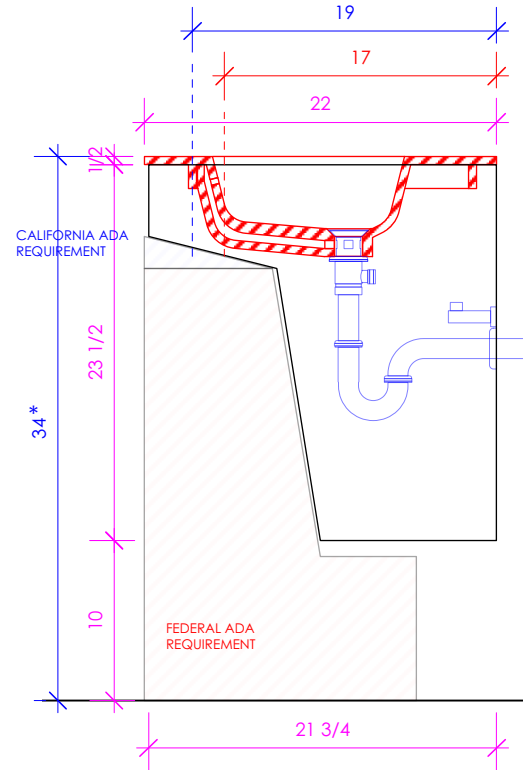

## KUBITOP

KBT-ADA-30

SUGGESTED PLUMBING LOCATION WHEN USED WITH K30

\* Recommended installation height  
\*\* Recommended plumbing location