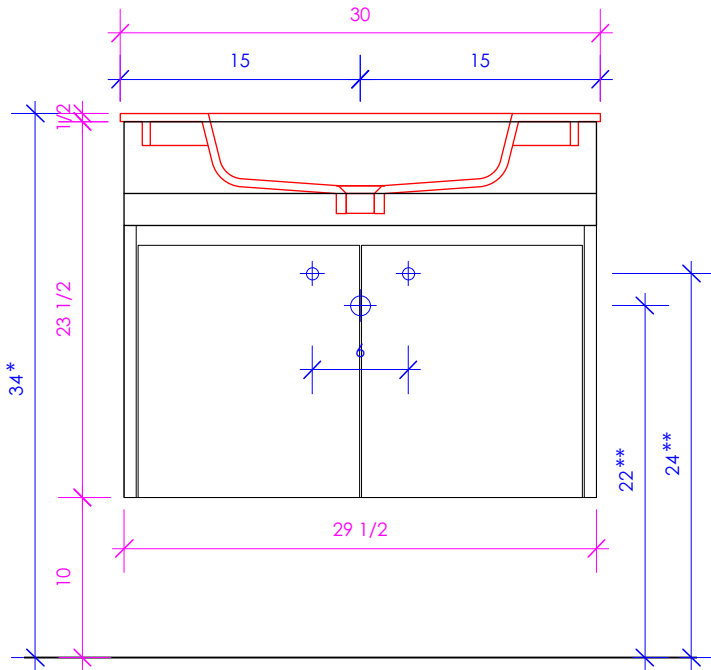

## KUBITOP

KBT-ADA-30

SUGGESTED PLUMBING LOCATION WHEN USED WITH K30

\* Recommended installation height  
\*\* Recommended plumbing location