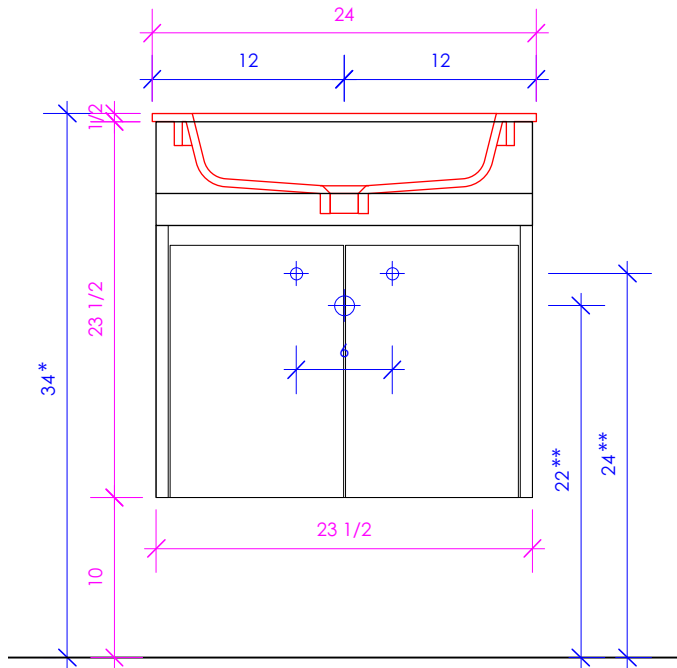

LACAVA

KUBITOP

KBT-ADA-24

SUGGESTED PLUMBING LOCATION WHEN USED WITH K24

* Recommended installation height
** Recommended plumbing location

FEATURES:

- WALL MOUNT VANITY
- CAN MEET FEDERAL ADA REQUIREMENTS WHEN INSTALLED CORRECTLY
- TWO DOORS WITH SOFT-CLOSE HINGES
- FINGERPULL OPENINGS
- USED WITH K24 VANITY SINK TOP (SOLD SEPARATELY)
- MOUNTING: FRENCH CLEAT (INCLUDED)
(SEE FURNITURE MANUAL)
- PROUDLY HANDMADE IN THE USA
- MANUFACTURED WITH LOW VOC FINISHES AND WOOD FROM RENEWABLE FORESTS