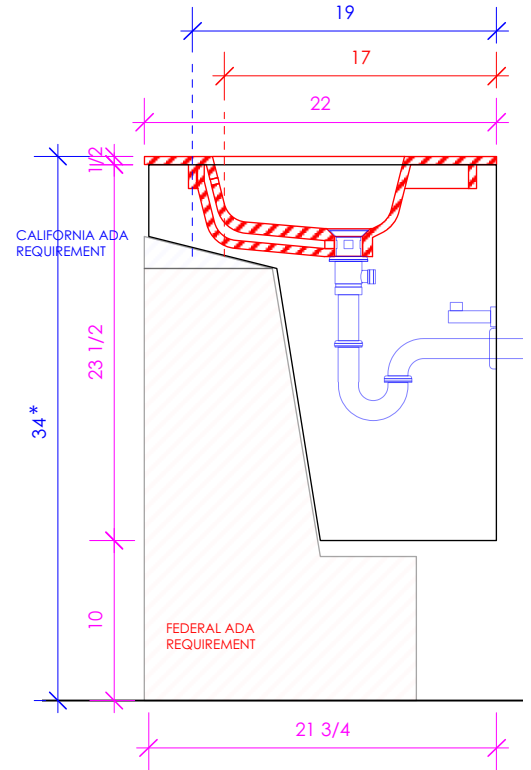

LACAVA

KUBITOP

KBT-ADA-24

SUGGESTED PLUMBING LOCATION WHEN USED WITH K24

* Recommended installation height
** Recommended plumbing location

FEATURES:

- WALL MOUNT VANITY
- CAN MEET FEDERAL ADA REQUIREMENTS WHEN INSTALLED CORRECTLY
- TWO DOORS WITH SOFT-CLOSE HINGES
- FINGERPULL OPENINGS
- USED WITH K24 VANITY SINK TOP (SOLD SEPARATELY)
- MOUNTING: FRENCH CLEAT (INCLUDED)
(SEE FURNITURE MANUAL)
- PROUDLY HANDMADE IN THE USA
- MANUFACTURED WITH LOW VOC FINISHES AND WOOD FROM RENEWABLE FORESTS