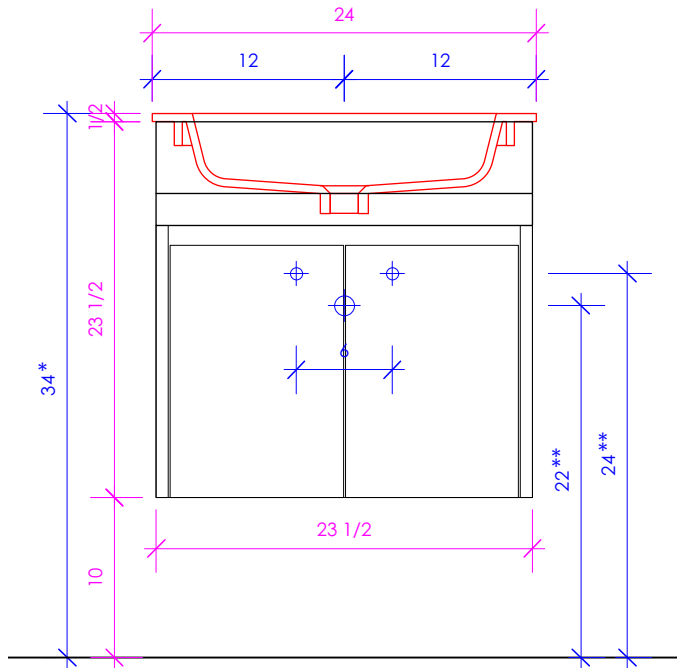

6630 WEST WRIGHTWOOD
CHICAGO, IL 60707

PH: 773-637-9600
FAX: 773-637-9601

LACAVA.COM
INFO@LACAVA.COM

LACAVA

KUBITOP

KBT-ADA-24S

SUGGESTED PLUMBING LOCATION WHEN USED WITH K24S

* Recommended installation height
** Recommended plumbing location