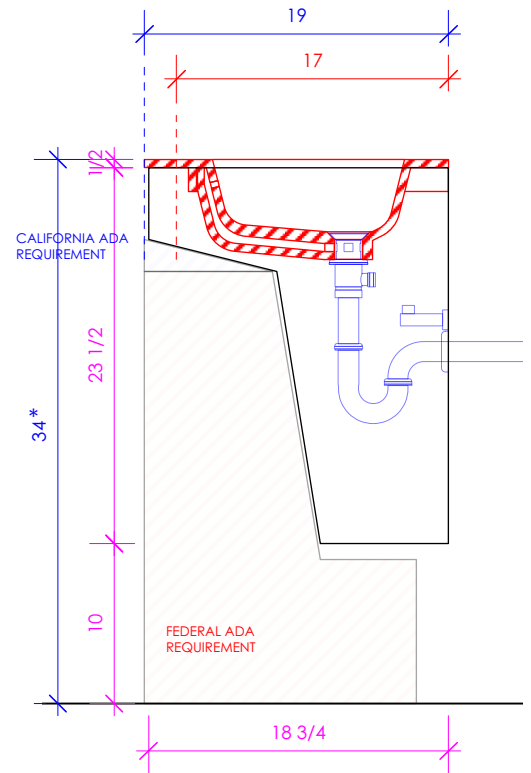

6630 WEST WRIGHTWOOD
CHICAGO, IL 60707

PH: 773-637-9600
FAX: 773-637-9601

LACAVA.COM
INFO@LACAVA.COM

LACAVA

KUBITOP

KBT-ADA-24S

SUGGESTED PLUMBING LOCATION WHEN USED WITH K24S

* Recommended installation height
** Recommended plumbing location

FEATURES:

- WALL MOUNT VANITY
- CAN MEET FEDERAL ADA REQUIREMENTS WHEN INSTALLED CORRECTLY
- TWO DOORS WITH SOFT-CLOSE HINGES
- FINGERPULL OPENINGS
- USED WITH K24S VANITY SINK TOP (SOLD SEPARATELY)
- ***NOTE K24S SINK WILL NOT SUPPORT A REAR DECK MOUNT FAUCET***
- MOUNTING: FRENCH CLEAT (INCLUDED) (SEE FURNITURE MANUAL)
- PROUDLY HANDMADE IN THE USA
- MANUFACTURED WITH LOW VOC FINISHES AND WOOD FROM RENEWABLE FORESTS

LACAVA reserves the right to revise any dimension or information on this sheet without notice. Dimensions are nominal and may vary within an industry accepted tolerance of 1/4". Cabinets with 'vanity top' sinks are made to the matching sink and dimensions may vary. LACAVA is not responsible for any cutouts, countertops, or furniture made without the actual product or template. Differences in color, grain, appearance, and texture are inherent in all natural woodwork and should be expected. Variances in these qualities are not deemed manufacturing defects and will not be accepted as valid reasons for return or exchanges. Plumbing specifications are only a guideline and may need alteration based on application.