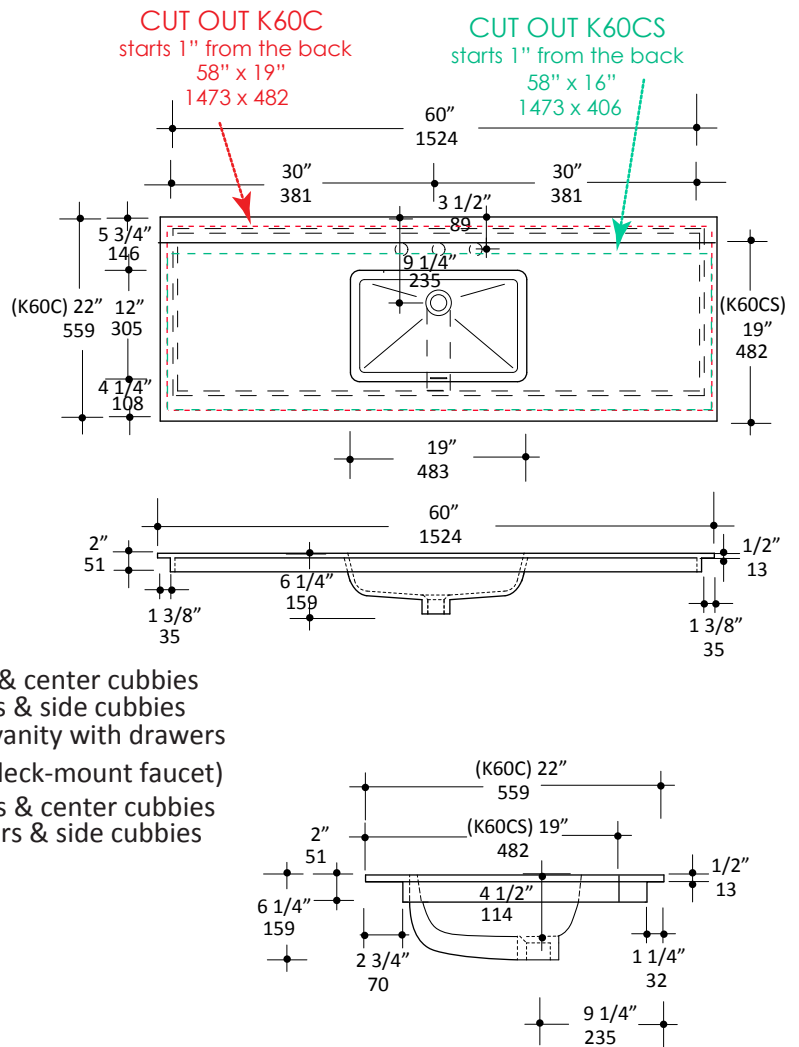

### Specifications:

<b>Installation:</b>	22" or 19" deep vanity-top
<b>Exterior Dimensions:</b>	K60C - 60" w x 22" d x 6 1/4" h K60CS - 60" w x 19" d x 6 1/4" h (for wall-mount faucets only)
<b>Material:</b>	Solid surface
<b>Weight:</b>	80 lbs
<b>Overflow:</b>	Yes
<b>Finishes:</b>	M - Matte white G - Gloss white
<b>Faucet Holes for K60C:</b>	00 - no hole 01 - one centered hole 02 - two hole - center and right, 4" spread 03 - three hole, 8" spread
<b>Faucet Hole Size for K60C:</b>	Ø 1 3/8"
<b>Drain Hole Size:</b>	Ø 1 3/4"
<b>Cutout Size:</b>	K60C - 58" x 19" K60CS - 58" x 16" (templates available upon request)

### Recommended Items:

- BKS - 6" Backsplash G - gloss, M - matte
- Furniture for K60C 22" deep sinktop
  - KBT-ADA-60 - Wall-mount vanity with 4 doors & center cubbies
  - KBT-ADA-60B - Wall-mount vanity with 4 doors & side cubbies
  - KUB-W-60B - Floor-standing or wall mounted vanity with drawers
- Furniture for K60CS 19" deep sink (not suitable for deck-mount faucet)
  - KBT-ADA-60S - Wall-mount vanity with 4 doors & center cubbies
  - KBT-ADA-60BS - Wall-mount vanity with 4 doors & side cubbies
- Drain with overflow
  - 7100-17
  - 7100-16OF
  - 7100-13OF

LACAVA reserves the right to revise any dimension or information on this sheet without notice. Dimensions are nominal and may vary within an industry accepted tolerance of 1/4".

Drawings provided herein are meant to give the user an idea of the product and are not made to scale.