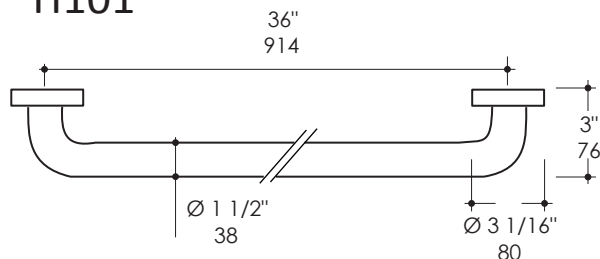

H100, H100L, H101, H102, H102L

Features:

- Wall-mount grab bar
- Stainless steel construction
- Includes mounting hardware

Finish Options:

- 10 - Polished Stainless Steel
- 21 - Brushed Stainless Steel
- 44 - Matte Black
- MW - Matte White
- BPW - Brass Powder Coated

Codes + Standards:

- **ADA** compliant when installed to specific requirements of this regulation

H100

H100L

H101

H102

H102L

LACAVA reserves the right to revise any dimension or information on this sheet without notice. Dimensions are nominal and may vary within an industry accepted tolerance of 1/4". Drawings provided herein are meant to give the user an idea of the product and are not made to scale. Location of plumbing is meant for reference, your specific application may vary.