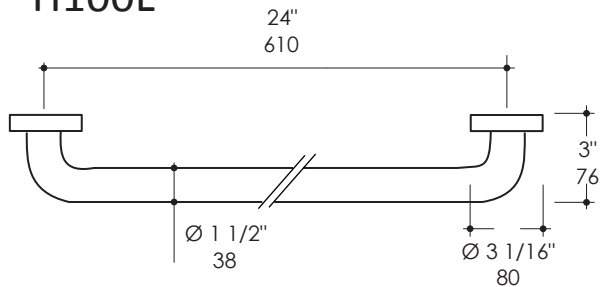

H100, H100L, H101, H102, H102L

Features:

- Wall-mount grab bar
- Stainless steel construction
- Includes mounting hardware

Finish Options:

- 10 - Polished Stainless Steel
- 21 - Brushed Stainless Steel
- 44 - Matte Black
- MW - Matte White
- BPW - Brass Powder Coated

Codes + Standards:

- **ADA** compliant when installed to specific requirements of this regulation

H100

H100L

H101

H102

H102L

LACAVA reserves the right to revise any dimension or information on this sheet without notice. Dimensions are nominal and may vary within an industry accepted tolerance of 1/4". Drawings provided herein are meant to give the user an idea of the product and are not made to scale. Location of plumbing is meant for reference, your specific application may vary.