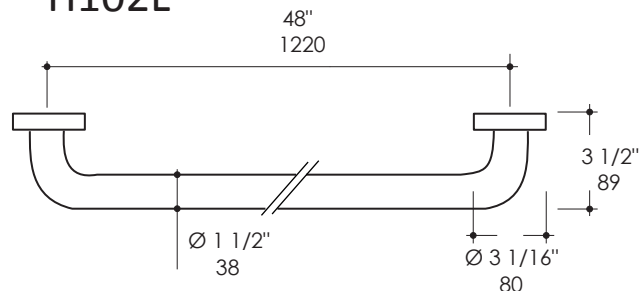

H100, H100L, H101, H102, H102L

Features:

- Wall-mount grab bar
- Stainless steel construction
- Includes mounting hardware

Finish Options:

- 10 - Polished Stainless Steel
- 21 - Brushed Stainless Steel
- 44 - Matte Black
- MW - Matte White
- BPW - Brass Powder Coated

Codes + Standards:

- **ADA** compliant when installed to specific requirements of this regulation

H100

H100L

H101

H102

H102L

LACAVA reserves the right to revise any dimension or information on this sheet without notice. Dimensions are nominal and may vary within an industry accepted tolerance of 1/4". Drawings provided herein are meant to give the user an idea of the product and are not made to scale. Location of plumbing is meant for reference, your specific application may vary.