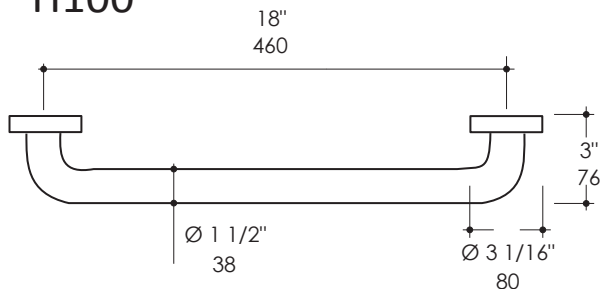

H100, H100L, H101, H102, H102L

Features:

- Wall-mount grab bar
- Stainless steel construction
- Includes mounting hardware

Finish Options:

- 10 - Polished Stainless Steel
- 21 - Brushed Stainless Steel
- 44 - Matte Black
- MW - Matte White
- BPW - Brass Powder Coated

Codes + Standards:

- **ADA** compliant when installed to specific requirements of this regulation

H100

H100L

H101

H102

H102L

LACAVA reserves the right to revise any dimension or information on this sheet without notice. Dimensions are nominal and may vary within an industry accepted tolerance of 1/4". Drawings provided herein are meant to give the user an idea of the product and are not made to scale. Location of plumbing is meant for reference, your specific application may vary.