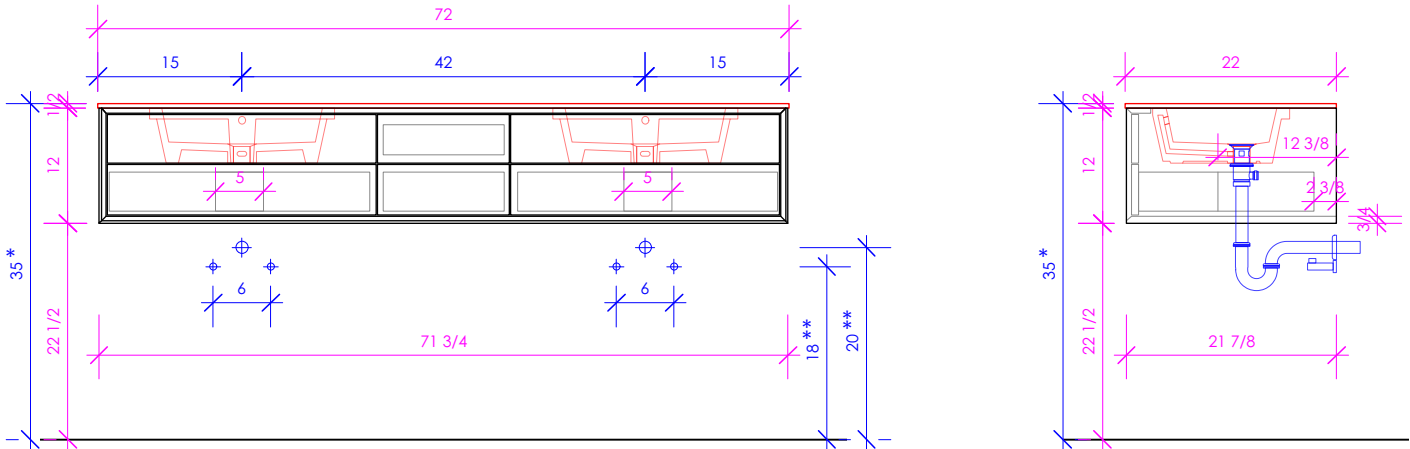

LACAVA

GEMELLI

GEM-UN-72

* Recommended installation height
** Recommended plumbing location

FEATURES:

- WALL MOUNT VANITY
- FOUR DRAWERS WITH SELF-CLOSE GLIDES
- DRAWER BOXES STAINED TO REFLECT EXTERIOR FINISH
- DECORATIVE EDGE DETAILING
- INTEGRATED COUNTERTOP DETAILING
- DECORATIVE HARDWARE **K510** INCLUDED BUT NOT INSTALLED - CAN BE INSTALLED UPON REQUEST
- USED WITH **GEM-UN-72T** COUNTERTOP AND **5452UN** SINK (SOLD SEPARATELY)
- MOUNTING: FULL WOOD BACKING
(SEE FURNITURE MANUAL)
- PROUDLY HANDMADE IN THE USA
- MANUFACTURED WITH LOW VOC FINISHES AND WOOD FROM RENEWABLE FORESTS

LACAVA reserves the right to revise any dimension or information on this sheet without notice. Dimensions are nominal and may vary within an industry accepted tolerance of 1/4". Cabinets with 'vanity top' sinks are made to the matching sink and dimensions may vary. LACAVA is not responsible for any cutouts, countertops, or furniture made without the actual product or template. Differences in color, grain, appearance, and texture are inherent in all natural woodwork and should be expected. Variances in these qualities are not deemed manufacturing defects and will not be accepted as valid reasons for return or exchanges. Plumbing specifications are only a guideline and may need alteration based on application.