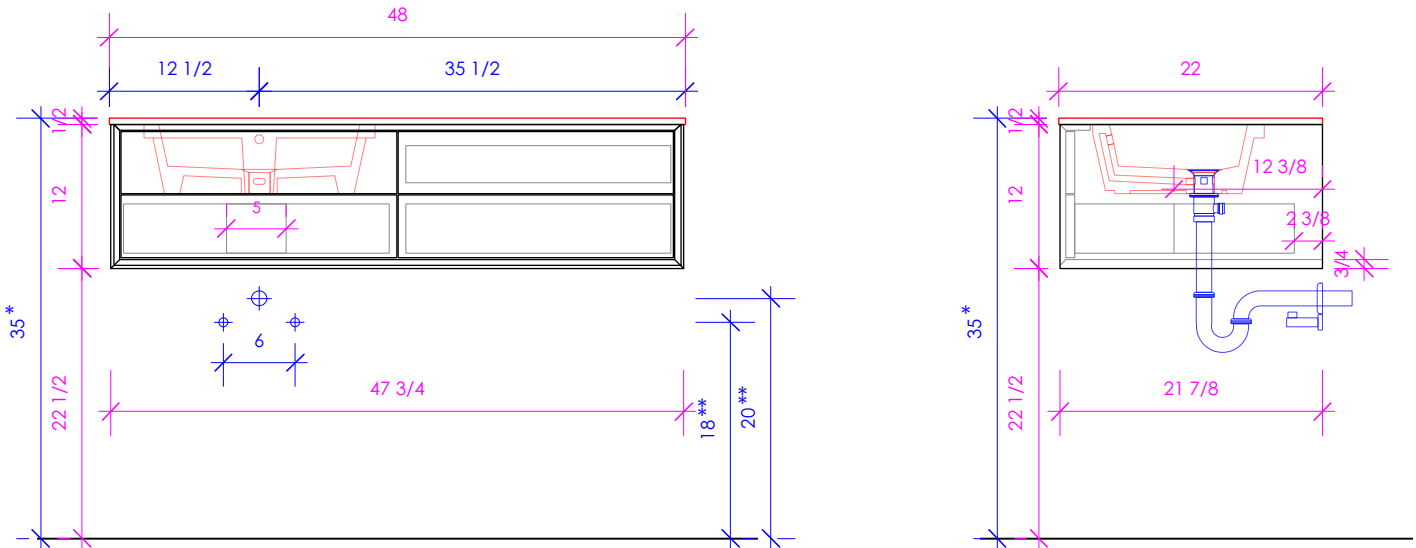

## GEMELLI

GEM-UN-48L

\* Recommended installation height  
\*\* Recommended plumbing location