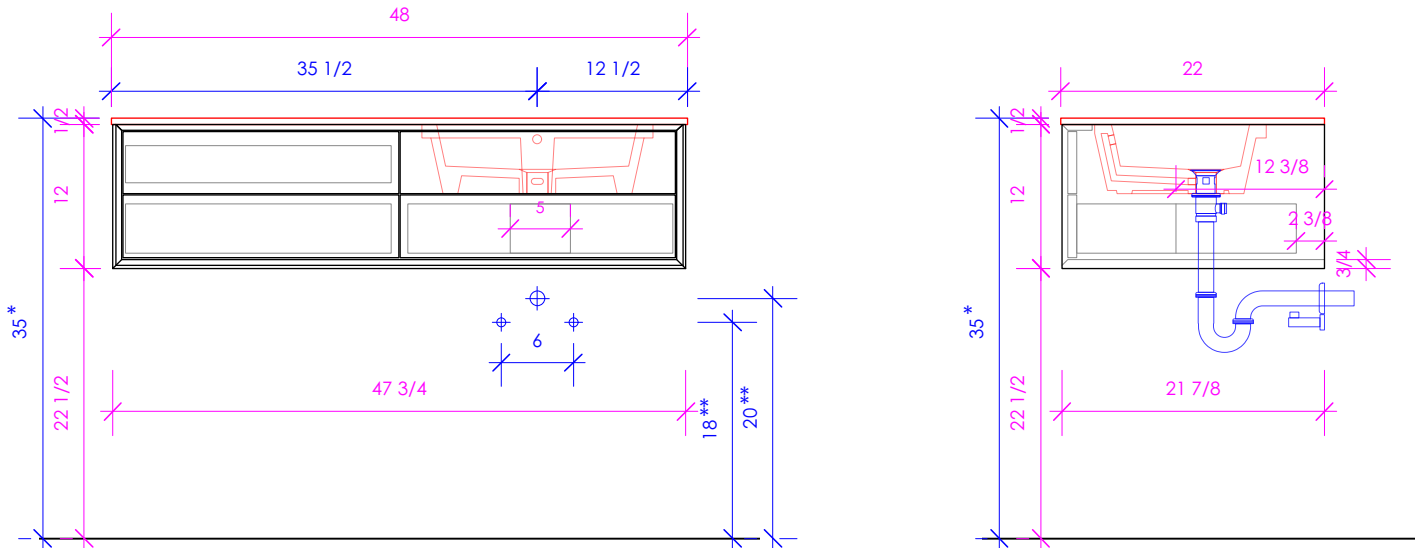

LACAVA

GEMELLI

GEM-UN-48R

* Recommended installation height
** Recommended plumbing location

FEATURES:

- WALL MOUNT VANITY
- THREE DRAWERS WITH SELF-CLOSE GLIDES
- DRAWER BOXES STAINED TO REFLECT EXTERIOR FINISH
- DECORATIVE EDGE DETAILING
- INTEGRATED COUNTERTOP DETAILING
- DECORATIVE HARDWARE **K510** INCLUDED BUT NOT INSTALLED - CAN BE INSTALLED UPON REQUEST
- USED WITH **GEM-UN-48RT** COUNTERTOP AND **5452UN** SINK (SOLD SEPARATELY)
- MOUNTING: FULL WOOD BACKING
  (SEE FURNITURE MANUAL)
- PROUDLY HANDMADE IN THE USA
- MANUFACTURED WITH LOW VOC FINISHES AND WOOD FROM RENEWABLE FORESTS

FINISHES:

WOOD:

STANDARD:

02 - NATURAL CHERRY
07 - NATURAL WALNUT
24 - CLASSIC WALNUT
20 - ASH GRAY
06 - WENGE
33 - AFRICAN MAHOGANY

PREMIUM:

22 - GRAY ZEBRA
31 - WHITE OAK
27 - RUSTIC
47 - SMOKY WALNUT

LUXURY:

37 - WEATHERED OAK
52 - SILVER OAK
50 - HORIZON BLUE

46 - DRIFTWOOD
NEWTERRA ONLY

08 - MATTE WHITE
35 - MATTE ARDESIA
54 - MATTE TAUPE
16 - MATTE BLACK
42 - MATTE OLIVE GREEN
39 - MATTE SAGE
28 - MATTE AZURE
29 - MATTE CLOUD
40 - MATTE ZEST

85 - GLOSS WHITE
88 - GLOSS ARDESIA
84 - GLOSS TAUPE
86 - GLOSS BLACK
82 - GLOSS OLIVE GREEN

08T1 - WHITE W/ TEXTURE
35T1 - ARDESIA W/ TEXTURE
54T1 - TAUPE W/ TEXTURE
16T1 - BLACK W/ TEXTURE
42T1 - OLIVE GREEN W/TEXTURE

COUNTERTOP: **GEM-UN-48RT**

STONE:
WH - BIANCO
LN - LINAC
SL - ATHENS

QUARTZ:
PR - PURO
AH - ASH

SOLID SURFACE:
M - SATIN WHITE
G - POLISHED WHITE
R - MARMO
V - LAVA
D - OBSIDIAN

CONCRETE:
SND - SAND
SLT - SLATE
TER - TERRACOTTA
CHL - CHARCOAL
SUN - SUN
CLY - CLAY
LIL - LILAC
MOS - MOSS

2CM OR 3CM
BASED ON
MARKET
AVAILABILITY

2CM OR 3CM
BASED ON
MARKET
AVAILABILITY

1/2" THICKNESS

METALS:

METAL:
21 - BRUSHED STAINLESS STEEL
10 - POLISHED STAINLESS STEEL
44 - MATTE BLACK
MW - MATTE WHITE
BPW - BRASS POWDER COAT

LACAVA reserves the right to revise any dimension or information on this sheet without notice. Dimensions are nominal and may vary within an industry accepted tolerance of 1/4". Cabinets with 'vanity top' sinks are made to the matching sink and dimensions may vary. LACAVA is not responsible for any cutouts, countertops, or furniture made without the actual product or template. Differences in color, grain, appearance, and texture are inherent in all natural woodwork and should be expected. Variances in these qualities are not deemed manufacturing defects and will not be accepted as valid reasons for return or exchanges. Plumbing specifications are only a guideline and may need alteration based on application.

6630 WEST WRIGHTWOOD
CHICAGO, IL 60707

PH: 773-637-9600
FAX: 773-637-9601

LACAVA.COM
INFO@LACAVA.COM