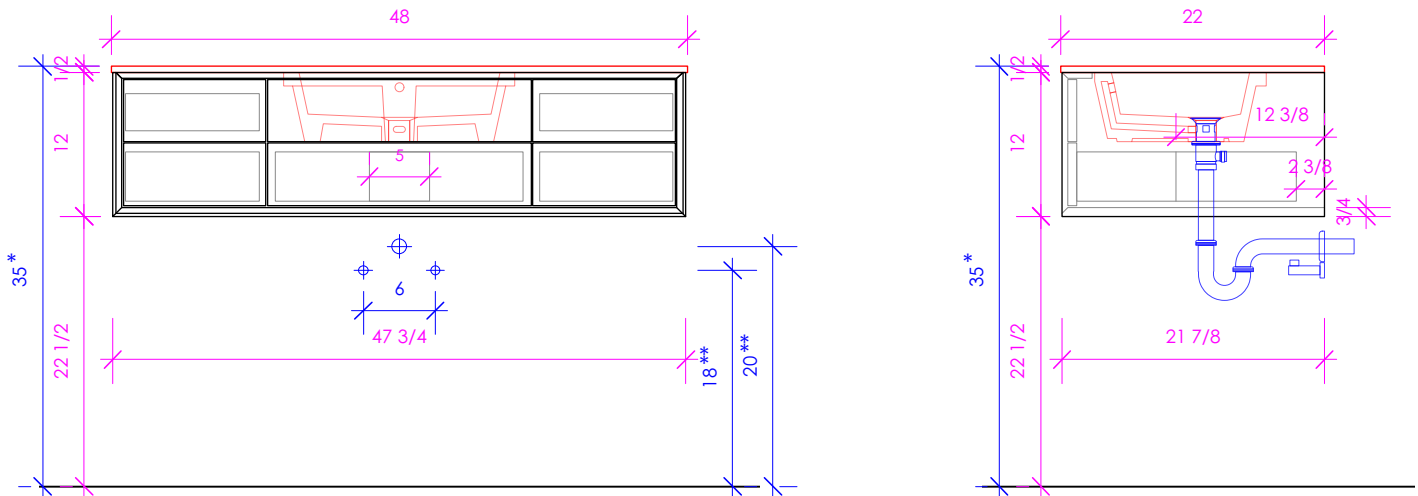

LACAVA

GEMELLI

GEM-UN-48

* Recommended installation height
** Recommended plumbing location

FEATURES:

- WALL MOUNT VANITY
- FIVE DRAWERS WITH SELF-CLOSE GLIDES
- DRAWER BOXES STAINED TO REFLECT EXTERIOR FINISH
- DECORATIVE EDGE DETAILING
- INTEGRATED COUNTERTOP DETAILING
- DECORATIVE HARDWARE **K510** INCLUDED BUT NOT INSTALLED - CAN BE INSTALLED UPON REQUEST
- USED WITH **GEM-UN-48T** COUNTERTOP AND **5452UN** SINK (SOLD SEPARATELY)
- MOUNTING: FULL WOOD BACKING
(SEE FURNITURE MANUAL)
- PROUDLY HANDMADE IN THE USA
- MANUFACTURED WITH LOW VOC FINISHES AND WOOD FROM RENEWABLE FORESTS

LACAVA reserves the right to revise any dimension or information on this sheet without notice. Dimensions are nominal and may vary within an industry accepted tolerance of 1/4". Cabinets with 'vanity top' sinks are made to the matching sink and dimensions may vary. LACAVA is not responsible for any cutouts, countertops, or furniture made without the actual product or template. Differences in color, grain, appearance, and texture are inherent in all natural woodwork and should be expected. Variances in these qualities are not deemed manufacturing defects and will not be accepted as valid reasons for return or exchanges. Plumbing specifications are only a guideline and may need alteration based on application.