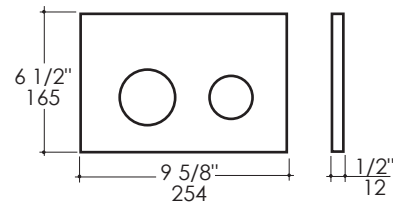

- Item #GE115788: Geberit Sigma50 dual-flush actuator
- Finish: smoke satin glass and brushed stainless steel buttons (N/A), Matte Black (44)

LACAVA reserves the right to revise any dimension or information on this sheet without notice. Dimensions are nominal and may vary within an industry accepted tolerance of 1/4". Drawings provided herein are meant to give the user an idea of the product and are not made to scale. Location of plumbing is meant for reference, your specific application may vary.