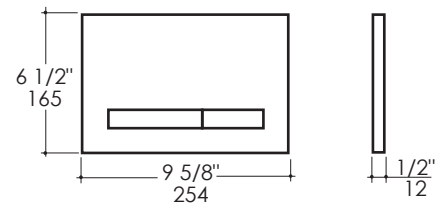

- Item #GE115788: Geberit Sigma50 dual-flush actuator
- Finish: smoke satin glass and brushed stainless steel buttons (N/A), Matte Black (44)

LACAVA reserves the right to revise any dimension or information on this sheet without notice. Dimensions are nominal and may vary within an industry accepted tolerance of 1/4". Drawings provided herein are meant to give the user an idea of the product and are not made to scale. Location of plumbing is meant for reference, your specific application may vary.