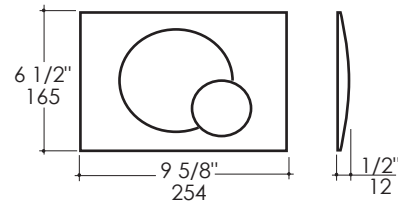

Features:

- -Item #GE115770: Geberit Sigma01 dual-flush actuator
- -Finish options: Polished Chrome (CR), White (001)