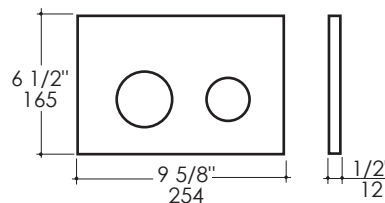

- Item #GE115788: Geberit Sigma50 dual-flush actuator
- Finish: smoke satin glass and brushed stainless steel buttons (N/A), Matte Black (44)

LACAVA reserves the right to revise any dimension or information on this sheet without notice. Dimensions are nominal and may vary within an industry accepted tolerance of 1/4". Drawings provided herein are meant to give the user an idea of the product and are not made to scale. Location of plumbing is meant for reference, your specific application may vary.