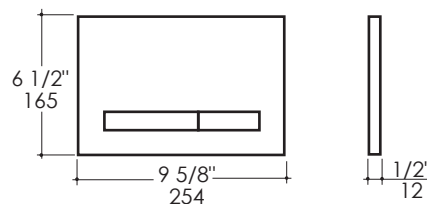

- Item #GE115788: Geberit Sigma50 dual-flush actuator
- Finish: smoke satin glass and brushed stainless steel buttons (N/A), Matte Black (44)

LACAVA reserves the right to revise any dimension or information on this sheet without notice. Dimensions are nominal and may vary within an industry accepted tolerance of 1/4". Drawings provided herein are meant to give the user an idea of the product and are not made to scale. Location of plumbing is meant for reference, your specific application may vary.