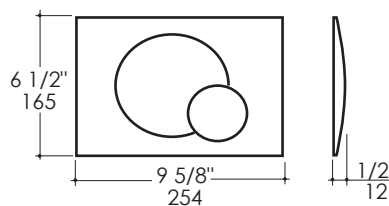

Features:

- -Item #GE115770: Geberit Sigma01 dual-flush actuator
- -Finish options: Polished Chrome (CR), White (001)