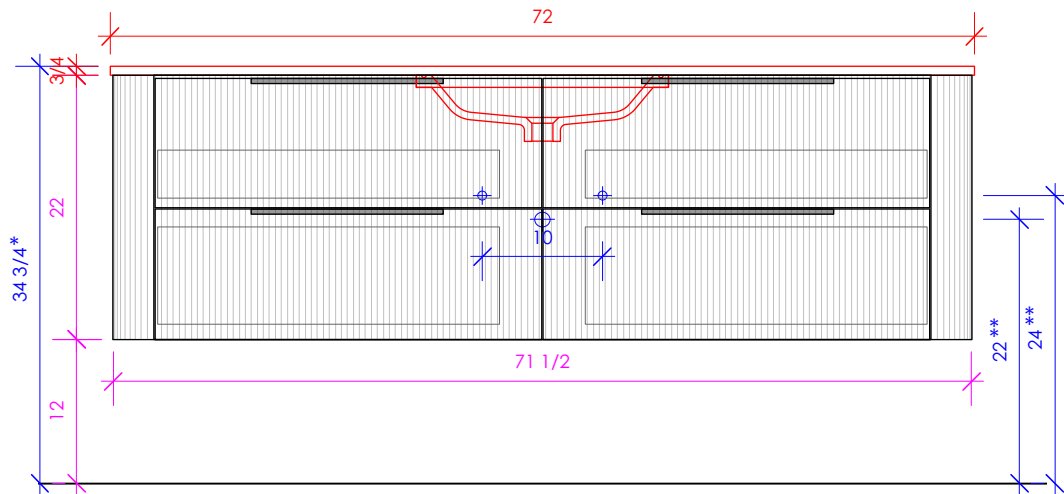

LACAVA

GOLDENSHIRE

GDS-W-72S

SHOWN WITH 5448 SINK

* Recommended installation height
** Recommended plumbing location

FEATURES:

- WALL MOUNT VANITY
- TAMBOUR DETAILING
- ROUNDED CORNERS
- FOUR DRAWERS WITH SOFT-CLOSE GLIDES
- DRAWER BOX STAINED TO REFLECT EXTERIOR FINISH
- DECORATIVE HARDWARE K131 INCLUDED AND INSTALLED. PLEASE SPECIFY HARDWARE FINISH. CAN BE REQUESTED TO BE WITHOUT HARDWARE.
- USED WITH GDS-72ST COUNTERTOP AND 5448, 5446UN, CT58UN, OR H264UN SINK (SOLD SEPARATELY)
- MOUNTING: FRENCH CLEAT (INCLUDED) (SEE FURNITURE MANUAL)
- PROUDLY HANDMADE IN THE USA
- MANUFACTURED WITH LOW VOC FINISHES AND WOOD FROM RENEWABLE FORESTS

3/4" THICKNESS 3/4" THICKNESS 1/2" THICKNESS

LACAVA reserves the right to revise any dimension or information on this sheet without notice. Dimensions are nominal and may vary within an industry accepted tolerance of 1/4". Cabinets with 'vanity top' sinks are made to the matching sink and dimensions may vary. LACAVA is not responsible for any cutouts, countertops, or furniture made without the actual product or template. Differences in color, grain, appearance, and texture are inherent in all natural woodwork and should be expected. Variances in these qualities are not deemed manufacturing defects and will not be accepted as valid reasons for return or exchanges. Plumbing specifications are only a guideline and may need alteration based on application.