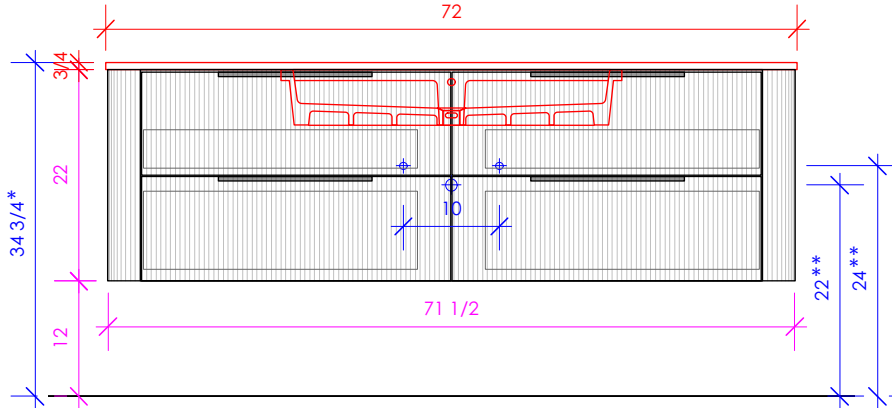

3/4" THICKNESS 3/4" THICKNESS 1/2" THICKNESS

LACAVA reserves the right to revise any dimension or information on this sheet without notice. Dimensions are nominal and may vary within an industry accepted tolerance of 1/4". Cabinets with 'vanity top' sinks are made to the matching sink and dimensions may vary. LACAVA is not responsible for any cutouts, countertops, or furniture made without the actual product or template. Differences in color, grain, appearance, and texture are inherent in all natural woodwork and should be expected. Variances in these qualities are not deemed manufacturing defects and will not be accepted as valid reasons for return or exchanges. Plumbing specifications are only a guideline and may need alteration based on application.

6630 WEST WRIGHTWOOD
CHICAGO, IL 60707

PH: 773-637-9600
FAX: 773-637-9601

LACAVA.COM
INFO@LACAVA.COM

LACAVA

GOLDENSHIRE

GDS-W-72S

SHOWN WITH 5446UN SINK

SHOWN WITH CT58UN SINK

SHOWN WITH H264UN SINK

* Recommended installation height
** Recommended plumbing location

LACAVA reserves the right to revise any dimension or information on this sheet without notice. Dimensions are nominal and may vary within an industry accepted tolerance of 1/4". Cabinets with 'vanity top' sinks are made to the matching sink and dimensions may vary. LACAVA is not responsible for any cutouts, countertops, or furniture made without the actual product or template. Differences in color, grain, appearance, and texture are inherent in all natural woodwork and should be expected. Variances in these qualities are not deemed manufacturing defects and will not be accepted as valid reasons for return or exchanges. Plumbing specifications are only a guideline and may need alteration based on application.