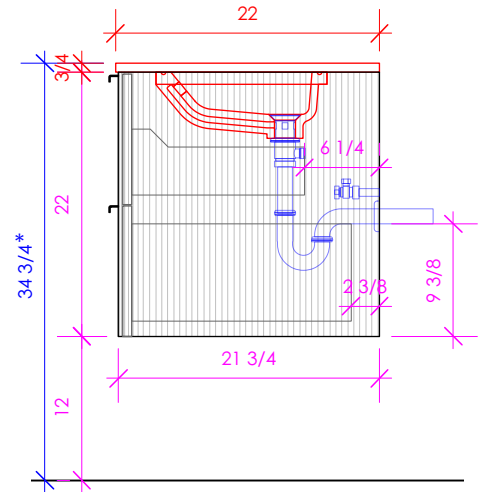

LACAVA

GOLDENSHIRE

GDS-W-72S

SHOWN WITH 5448 SINK

* Recommended installation height
** Recommended plumbing location

FEATURES:

- WALL MOUNT VANITY
- TAMBOUR DETAILING
- ROUNDED CORNERS
- FOUR DRAWERS WITH SOFT-CLOSE GLIDES
- DRAWER BOX STAINED TO REFLECT EXTERIOR FINISH
- DECORATIVE HARDWARE K131 INCLUDED AND INSTALLED. PLEASE SPECIFY HARDWARE FINISH. CAN BE REQUESTED TO BE WITHOUT HARDWARE.
- USED WITH GDS-72ST COUNTERTOP AND 5448, 5446UN, CT58UN, OR H264UN SINK (SOLD SEPARATELY)
- MOUNTING: FRENCH CLEAT (INCLUDED) (SEE FURNITURE MANUAL)
- PROUDLY HANDMADE IN THE USA
- MANUFACTURED WITH LOW VOC FINISHES AND WOOD FROM RENEWABLE FORESTS

3/4" THICKNESS 3/4" THICKNESS 1/2" THICKNESS

LACAVA reserves the right to revise any dimension or information on this sheet without notice. Dimensions are nominal and may vary within an industry accepted tolerance of 1/4". Cabinets with 'vanity top' sinks are made to the matching sink and dimensions may vary. LACAVA is not responsible for any cutouts, countertops, or furniture made without the actual product or template. Differences in color, grain, appearance, and texture are inherent in all natural woodwork and should be expected. Variances in these qualities are not deemed manufacturing defects and will not be accepted as valid reasons for return or exchanges. Plumbing specifications are only a guideline and may need alteration based on application.