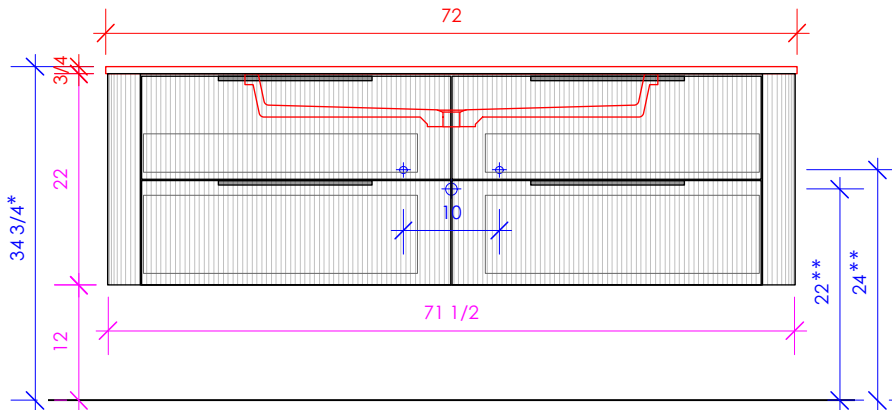

3/4" THICKNESS 3/4" THICKNESS 1/2" THICKNESS

LACAVA reserves the right to revise any dimension or information on this sheet without notice. Dimensions are nominal and may vary within an industry accepted tolerance of 1/4". Cabinets with 'vanity top' sinks are made to the matching sink and dimensions may vary. LACAVA is not responsible for any cutouts, countertops, or furniture made without the actual product or template. Differences in color, grain, appearance, and texture are inherent in all natural woodwork and should be expected. Variances in these qualities are not deemed manufacturing defects and will not be accepted as valid reasons for return or exchanges. Plumbing specifications are only a guideline and may need alteration based on application.

6630 WEST WRIGHTWOOD
CHICAGO, IL 60707

PH: 773-637-9600
FAX: 773-637-9601

LACAVA.COM
INFO@LACAVA.COM

LACAVA

GOLDENSHIRE

GDS-W-72S

SHOWN WITH 5446UN SINK

SHOWN WITH CT58UN SINK

SHOWN WITH H264UN SINK

* Recommended installation height
** Recommended plumbing location

LACAVA reserves the right to revise any dimension or information on this sheet without notice. Dimensions are nominal and may vary within an industry accepted tolerance of 1/4". Cabinets with 'vanity top' sinks are made to the matching sink and dimensions may vary. LACAVA is not responsible for any cutouts, countertops, or furniture made without the actual product or template. Differences in color, grain, appearance, and texture are inherent in all natural woodwork and should be expected. Variances in these qualities are not deemed manufacturing defects and will not be accepted as valid reasons for return or exchanges. Plumbing specifications are only a guideline and may need alteration based on application.