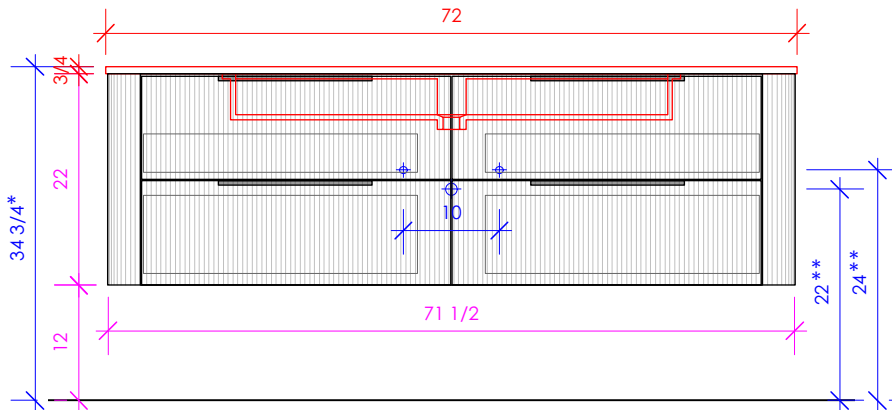

3/4" THICKNESS 3/4" THICKNESS 1/2" THICKNESS

LACAVA reserves the right to revise any dimension or information on this sheet without notice. Dimensions are nominal and may vary within an industry accepted tolerance of 1/4". Cabinets with 'vanity top' sinks are made to the matching sink and dimensions may vary. LACAVA is not responsible for any cutouts, countertops, or furniture made without the actual product or template. Differences in color, grain, appearance, and texture are inherent in all natural woodwork and should be expected. Variances in these qualities are not deemed manufacturing defects and will not be accepted as valid reasons for return or exchanges. Plumbing specifications are only a guideline and may need alteration based on application.

6630 WEST WRIGHTWOOD
CHICAGO, IL 60707

PH: 773-637-9600
FAX: 773-637-9601

LACAVA.COM
INFO@LACAVA.COM

LACAVA

GOLDENSHIRE

GDS-W-72S

SHOWN WITH 5446UN SINK

SHOWN WITH CT58UN SINK

SHOWN WITH H264UN SINK

* Recommended installation height
** Recommended plumbing location

LACAVA reserves the right to revise any dimension or information on this sheet without notice. Dimensions are nominal and may vary within an industry accepted tolerance of 1/4". Cabinets with 'vanity top' sinks are made to the matching sink and dimensions may vary. LACAVA is not responsible for any cutouts, countertops, or furniture made without the actual product or template. Differences in color, grain, appearance, and texture are inherent in all natural woodwork and should be expected. Variances in these qualities are not deemed manufacturing defects and will not be accepted as valid reasons for return or exchanges. Plumbing specifications are only a guideline and may need alteration based on application.