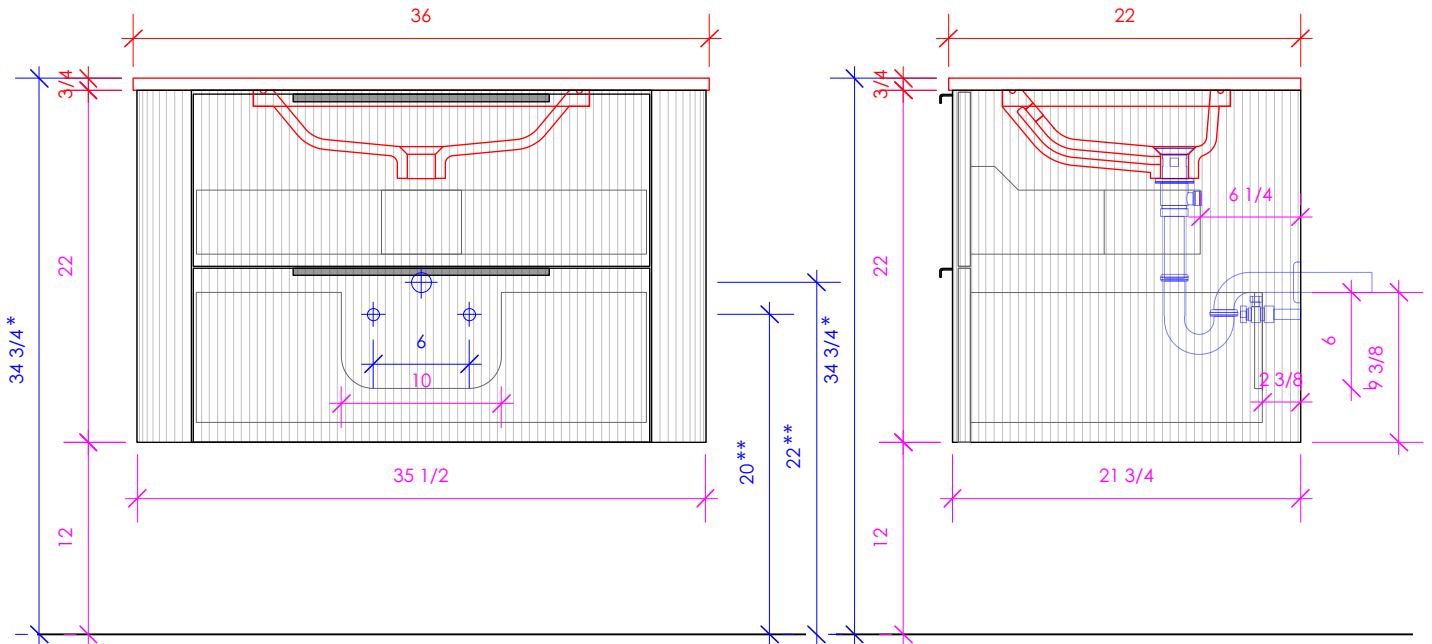

## GOLDENSHIRE

GDS-W-36

\* Recommended installation height  
\*\* Recommended plumbing location