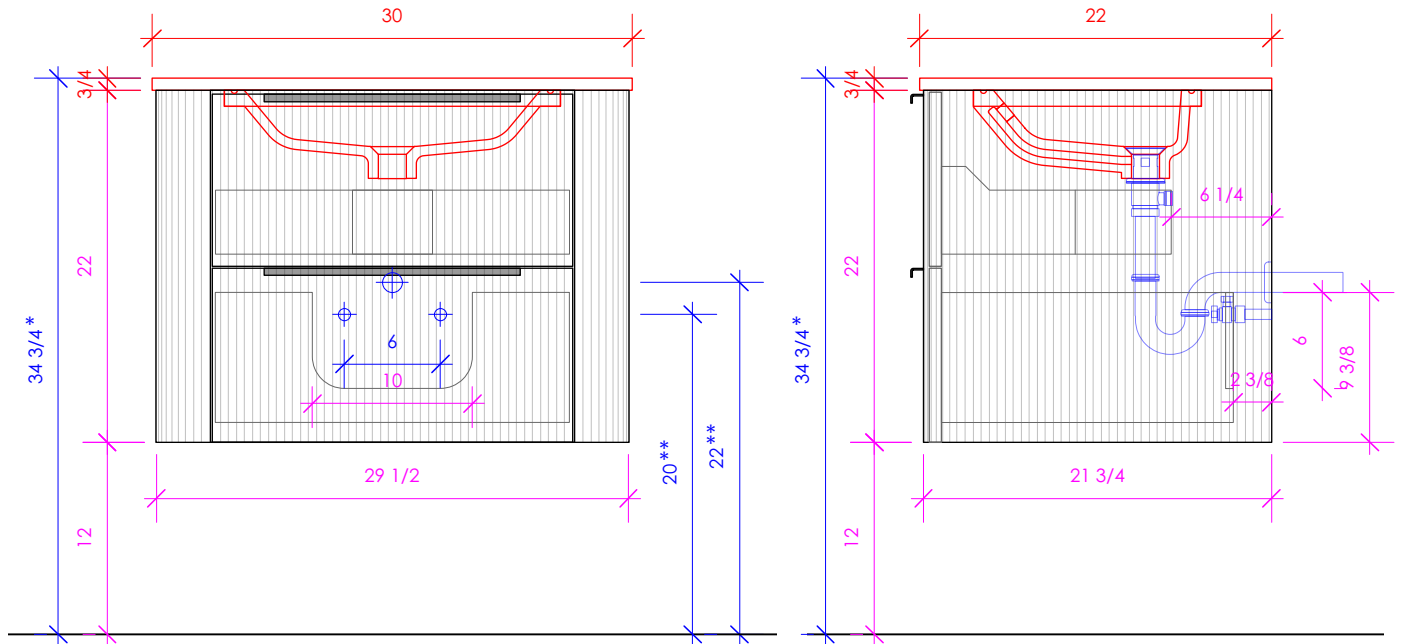

LACAVA

GOLDENSHIRE

GDS-W-30

* Recommended installation height
** Recommended plumbing location

FEATURES:

- WALL MOUNT VANITY
- TAMBOUR DETAILING
- ROUNDED CORNERS
- TWO DRAWERS WITH SOFT-CLOSE GLIDES
- DRAWER BOX STAINED TO REFLECT EXTERIOR FINISH
- DECORATIVE HARDWARE **K131** INCLUDED AND INSTALLED. PLEASE SPECIFY HARDWARE FINISH. CAN BE REQUESTED TO BE WITHOUT HARDWARE.
- USED WITH **GDS-30T** COUNTERTOP AND **5448** SINK OR **K30-FLT** (SOLD SEPARATELY)
- MOUNTING: FRENCH CLEAT (INCLUDED) (SEE FURNITURE MANUAL)
- PROUDLY HANDMADE IN THE USA
- MANUFACTURED WITH LOW VOC FINISHES AND WOOD FROM RENEWABLE FORESTS

3/4" THICKNESS 3/4" THICKNESS 1/2" THICKNESS

LACAVA reserves the right to revise any dimension or information on this sheet without notice. Dimensions are nominal and may vary within an industry accepted tolerance of 1/4". Cabinets with 'vanity top' sinks are made to the matching sink and dimensions may vary. LACAVA is not responsible for any cutouts, countertops, or furniture made without the actual product or template. Differences in color, grain, appearance, and texture are inherent in all natural woodwork and should be expected. Variances in these qualities are not deemed manufacturing defects and will not be accepted as valid reasons for return or exchanges. Plumbing specifications are only a guideline and may need alteration based on application.