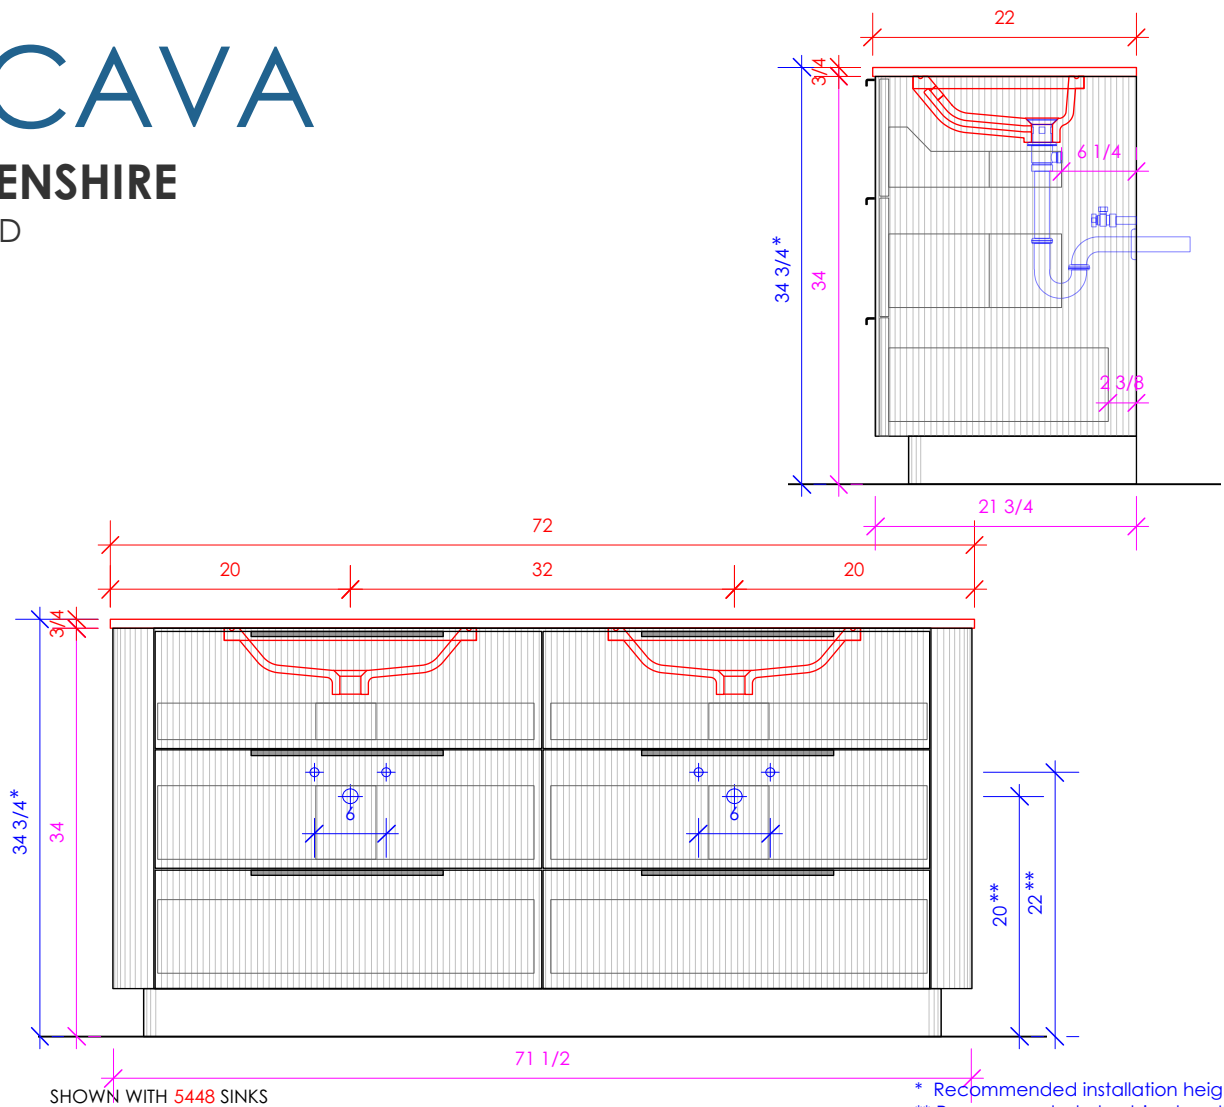

LACAVA

GOLDENSHIRE

GDS-F-72D

SHOWN WITH 5448 SINKS

* Recommended installation height
** Recommended plumbing location

FEATURES:

- FLOORSTANDING VANITY
- TAMBOUR DETAILING
- ROUNDED CORNERS
- SIX DRAWERS WITH SOFT-CLOSE GLIDES
- DRAWER BOX STAINED TO REFLECT EXTERIOR FINISH
- DECORATIVE HARDWARE K131 INCLUDED AND INSTALLED. PLEASE SPECIFY HARDWARE FINISH. CAN BE REQUESTED TO BE WITHOUT HARDWARE.
- USED WITH GDS-72DT COUNTERTOP AND 5448 SINKS (SOLD SEPARATELY)
- MOUNTING: WOOD SPANS ACROSS THE BACK (SEE FURNITURE MANUAL)
- PROUDLY HANDMADE IN THE USA
- MANUFACTURED WITH LOW VOC FINISHES AND WOOD FROM RENEWABLE FORESTS

3/4" THICKNESS

3/4" THICKNESS

1/2" THICKNESS

LACAVA reserves the right to revise any dimension or information on this sheet without notice. Dimensions are nominal and may vary within an industry accepted tolerance of 1/4". Cabinets with 'vanity top' sinks are made to the matching sink and dimensions may vary. LACAVA is not responsible for any cutouts, countertops, or furniture made without the actual product or template. Differences in color, grain, appearance, and texture are inherent in all natural woodwork and should be expected. Variances in these qualities are not deemed manufacturing defects and will not be accepted as valid reasons for return or exchanges. Plumbing specifications are only a guideline and may need alteration based on application.