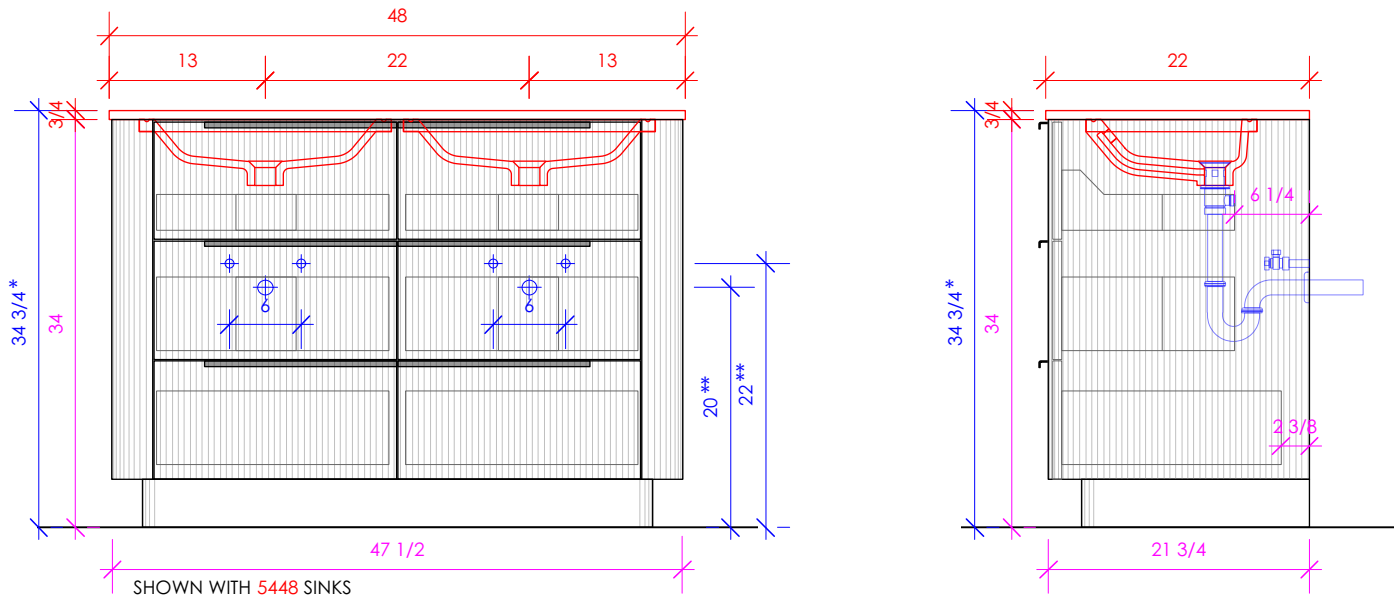

LACAVA

GOLDENSHIRE

GDS-F-48D

* Recommended installation height
** Recommended plumbing location

FEATURES:

- FLOORSTANDING VANITY
- TAMBOUR DETAILING
- ROUNDED CORNERS
- SIX DRAWERS WITH SOFT-CLOSE GLIDES
- DRAWER BOX STAINED TO REFLECT EXTERIOR FINISH
- DECORATIVE HARDWARE **K131** INCLUDED AND INSTALLED. PLEASE SPECIFY HARDWARE FINISH. CAN BE REQUESTED TO BE WITHOUT HARDWARE.
- USED WITH **GDS-48DT** COUNTERTOP AND **5448** SINKS (SOLD SEPARATELY)
- MOUNTING: WOOD SPANS ACROSS THE BACK (SEE FURNITURE MANUAL)
- PROUDLY HANDMADE IN THE USA
- MANUFACTURED WITH LOW VOC FINISHES AND WOOD FROM RENEWABLE FORESTS

3/4" THICKNESS 3/4" THICKNESS 1/2" THICKNESS

LACAVA reserves the right to revise any dimension or information on this sheet without notice. Dimensions are nominal and may vary within an industry accepted tolerance of 1/4". Cabinets with 'vanity top' sinks are made to the matching sink and dimensions may vary. LACAVA is not responsible for any cutouts, countertops, or furniture made without the actual product or template. Differences in color, grain, appearance, and texture are inherent in all natural woodwork and should be expected. Variances in these qualities are not deemed manufacturing defects and will not be accepted as valid reasons for return or exchanges. Plumbing specifications are only a guideline and may need alteration based on application.