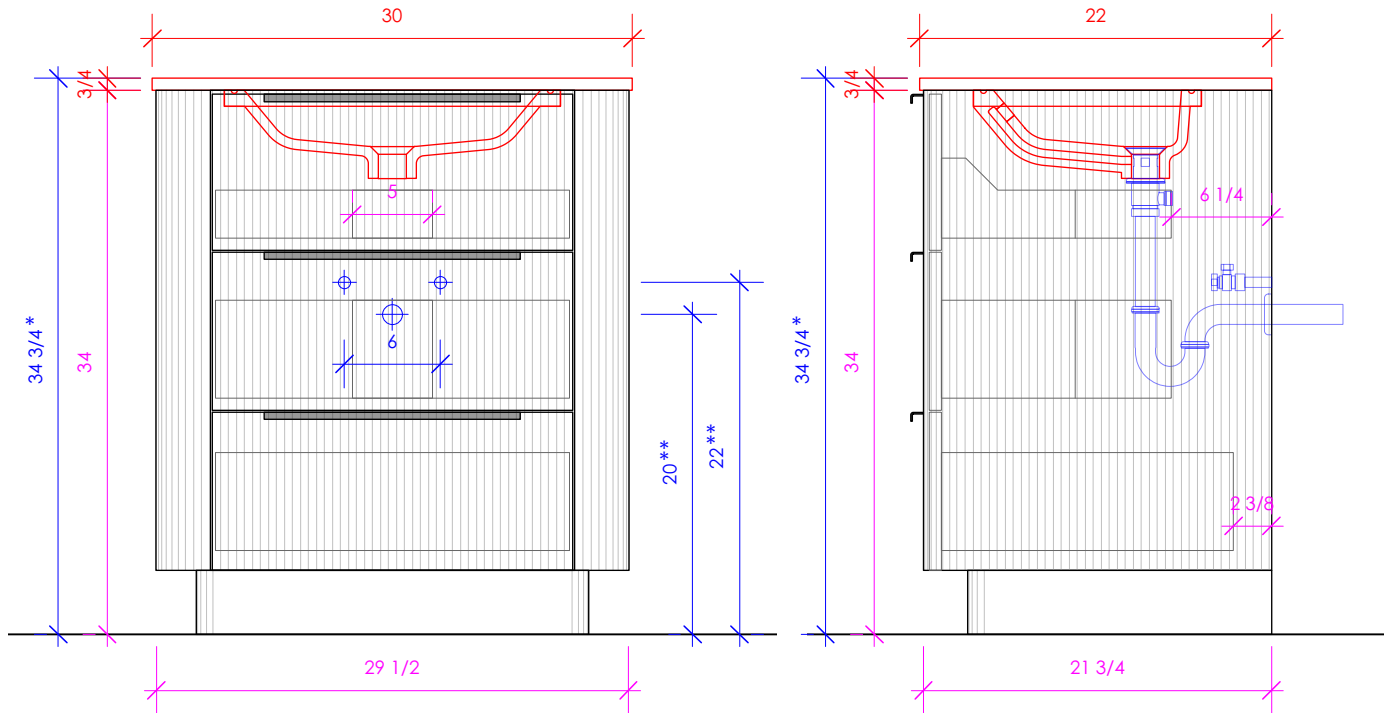

LACAVA

GOLDENSHIRE

GDS-F-30

* Recommended installation height
** Recommended plumbing location

FEATURES:

- FLOORSTANDING VANITY
- TAMBOUR DETAILING
- ROUNDED CORNERS
- THREE DRAWERS WITH SOFT-CLOSE GLIDES
- DRAWER BOX STAINED TO REFLECT EXTERIOR FINISH
- DECORATIVE HARDWARE **K131** INCLUDED AND INSTALLED. PLEASE SPECIFY HARDWARE FINISH. CAN BE REQUESTED TO BE WITHOUT HARDWARE.
- USED WITH **GDS-30T** COUNTERTOP AND **5448** SINK OR **K30-FLT** (SOLD SEPARATELY)
- MOUNTING: WOOD SPANS ACROSS THE BACK (SEE FURNITURE MANUAL)
- PROUDLY HANDMADE IN THE USA
- MANUFACTURED WITH LOW VOC FINISHES AND WOOD FROM RENEWABLE FORESTS

3/4" THICKNESS 3/4" THICKNESS 1/2" THICKNESS

LACAVA reserves the right to revise any dimension or information on this sheet without notice. Dimensions are nominal and may vary within an industry accepted tolerance of 1/4". Cabinets with 'vanity top' sinks are made to the matching sink and dimensions may vary. LACAVA is not responsible for any cutouts, countertops, or furniture made without the actual product or template. Differences in color, grain, appearance, and texture are inherent in all natural woodwork and should be expected. Variances in these qualities are not deemed manufacturing defects and will not be accepted as valid reasons for return or exchanges. Plumbing specifications are only a guideline and may need alteration based on application.