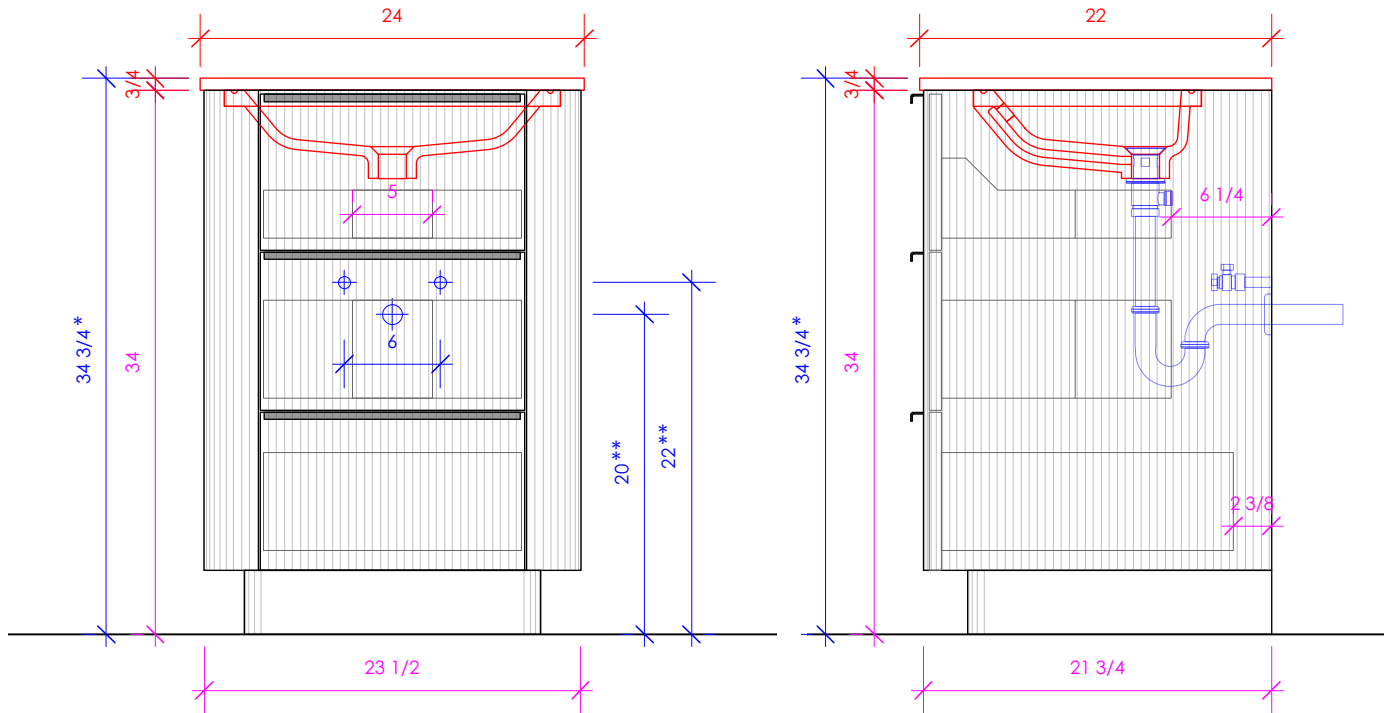

LACAVA

GOLDENSHIRE

GDS-F-24

* Recommended installation height
** Recommended plumbing location

FEATURES:

- FLOORSTANDING VANITY
- TAMBOUR DETAILING
- ROUNDED CORNERS
- THREE DRAWERS WITH SOFT-CLOSE GLIDES
- DRAWER BOX STAINED TO REFLECT EXTERIOR FINISH
- DECORATIVE HARDWARE **K131** INCLUDED AND INSTALLED. PLEASE SPECIFY HARDWARE FINISH. CAN BE REQUESTED TO BE WITHOUT HARDWARE.
- USED WITH **GDS-24T** COUNTERTOP AND **5448** SINK OR **K24-FLT** (SOLD SEPARATELY)
- MOUNTING: WOOD SPANS ACROSS THE BACK (SEE FURNITURE MANUAL)
- PROUDLY HANDMADE IN THE USA
- MANUFACTURED WITH LOW VOC FINISHES AND WOOD FROM RENEWABLE FORESTS

3/4" THICKNESS 3/4" THICKNESS 1/2" THICKNESS

LACAVA reserves the right to revise any dimension or information on this sheet without notice. Dimensions are nominal and may vary within an industry accepted tolerance of 1/4". Cabinets with 'vanity top' sinks are made to the matching sink and dimensions may vary. LACAVA is not responsible for any cutouts, countertops, or furniture made without the actual product or template. Differences in color, grain, appearance, and texture are inherent in all natural woodwork and should be expected. Variances in these qualities are not deemed manufacturing defects and will not be accepted as valid reasons for return or exchanges. Plumbing specifications are only a guideline and may need alteration based on application.