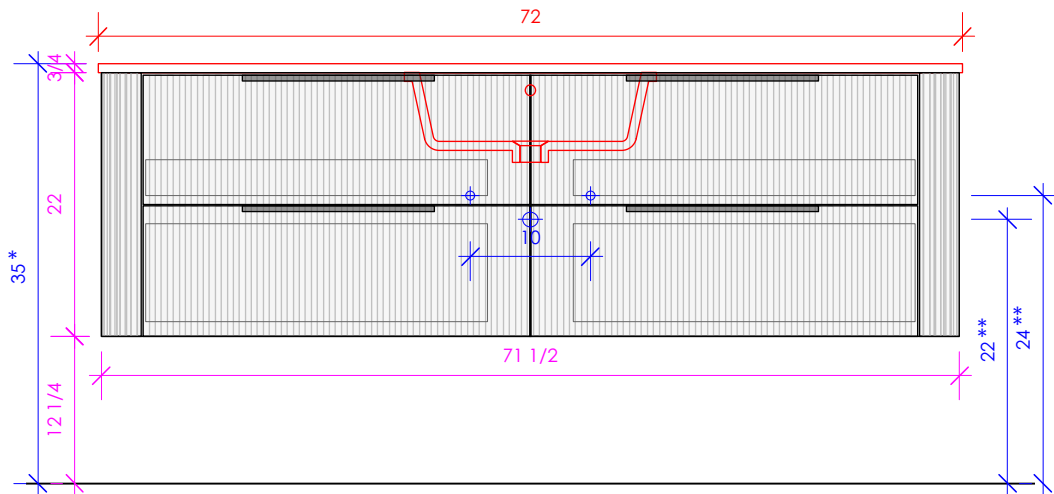

## FLUTTI

FLT-W-72S

SHOWN WITH H270 SINK

\* Recommended installation height  
\*\* Recommended plumbing location