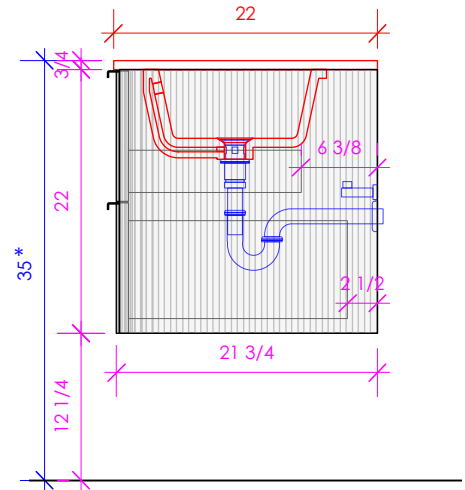

## FLUTTI

FLT-W-72S

SHOWN WITH H270 SINK

\* Recommended installation height  
\*\* Recommended plumbing location