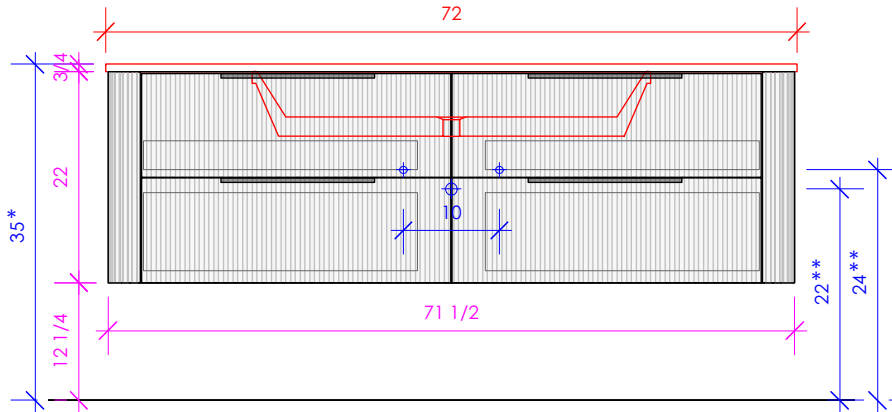

## FLUTTI

FLT-W-72S

SHOWN WITH 5460 SINK

SHOWN WITH CT58UN SINK

SHOWN WITH H264UN SINK

\* Recommended installation height  
\*\* Recommended plumbing location

LACAVA reserves the right to revise any dimension or information on this sheet without notice. Dimensions are nominal and may vary within an industry accepted tolerance of 1/4". Cabinets with 'vanity top' sinks are made to the matching sink and dimensions may vary. LACAVA is not responsible for any cutouts, countertops, or furniture made without the actual product or template. Differences in color, grain, appearance, and texture are inherent in all natural woodwork and should be expected. Variances in these qualities are not deemed manufacturing defects and will not be accepted as valid reasons for return or exchanges. Plumbing specifications are only a guideline and may need alteration based on application.