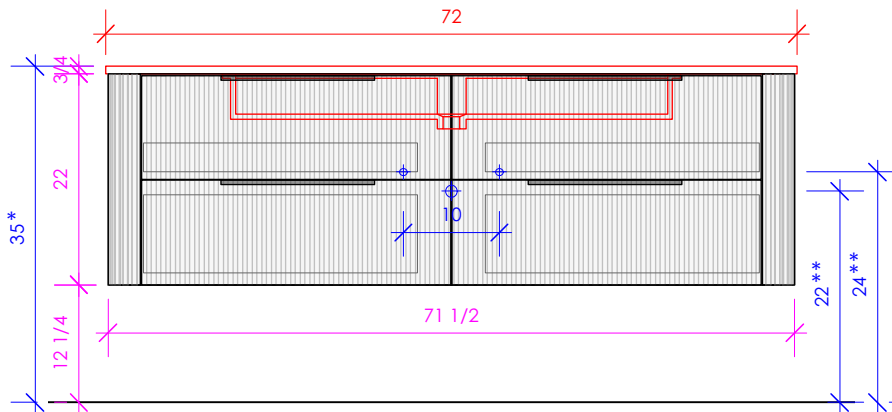

## FLUTTI

FLT-W-72S

SHOWN WITH 5460 SINK

SHOWN WITH CT58UN SINK

SHOWN WITH H264UN SINK

\* Recommended installation height  
\*\* Recommended plumbing location

LACAVA reserves the right to revise any dimension or information on this sheet without notice. Dimensions are nominal and may vary within an industry accepted tolerance of 1/4". Cabinets with 'vanity top' sinks are made to the matching sink and dimensions may vary. LACAVA is not responsible for any cutouts, countertops, or furniture made without the actual product or template. Differences in color, grain, appearance, and texture are inherent in all natural woodwork and should be expected. Variances in these qualities are not deemed manufacturing defects and will not be accepted as valid reasons for return or exchanges. Plumbing specifications are only a guideline and may need alteration based on application.