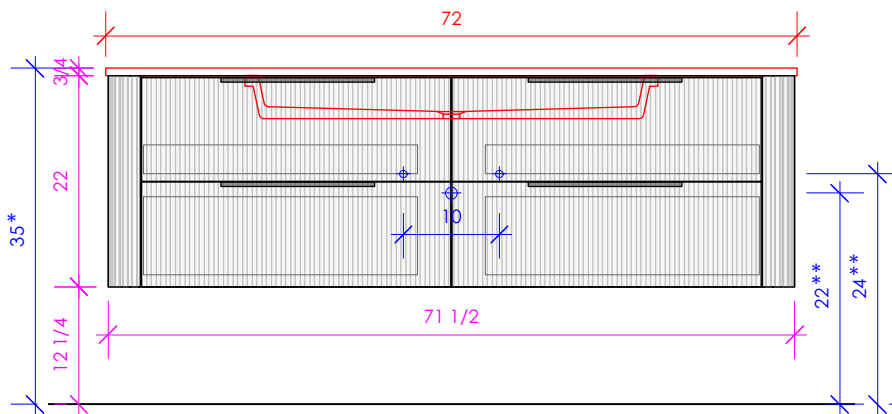

## FLUTTI

FLT-W-72S

SHOWN WITH 5460 SINK

SHOWN WITH CT58UN SINK

SHOWN WITH H264UN SINK

\* Recommended installation height  
\*\* Recommended plumbing location

LACAVA reserves the right to revise any dimension or information on this sheet without notice. Dimensions are nominal and may vary within an industry accepted tolerance of 1/4". Cabinets with 'vanity top' sinks are made to the matching sink and dimensions may vary. LACAVA is not responsible for any cutouts, countertops, or furniture made without the actual product or template. Differences in color, grain, appearance, and texture are inherent in all natural woodwork and should be expected. Variances in these qualities are not deemed manufacturing defects and will not be accepted as valid reasons for return or exchanges. Plumbing specifications are only a guideline and may need alteration based on application.