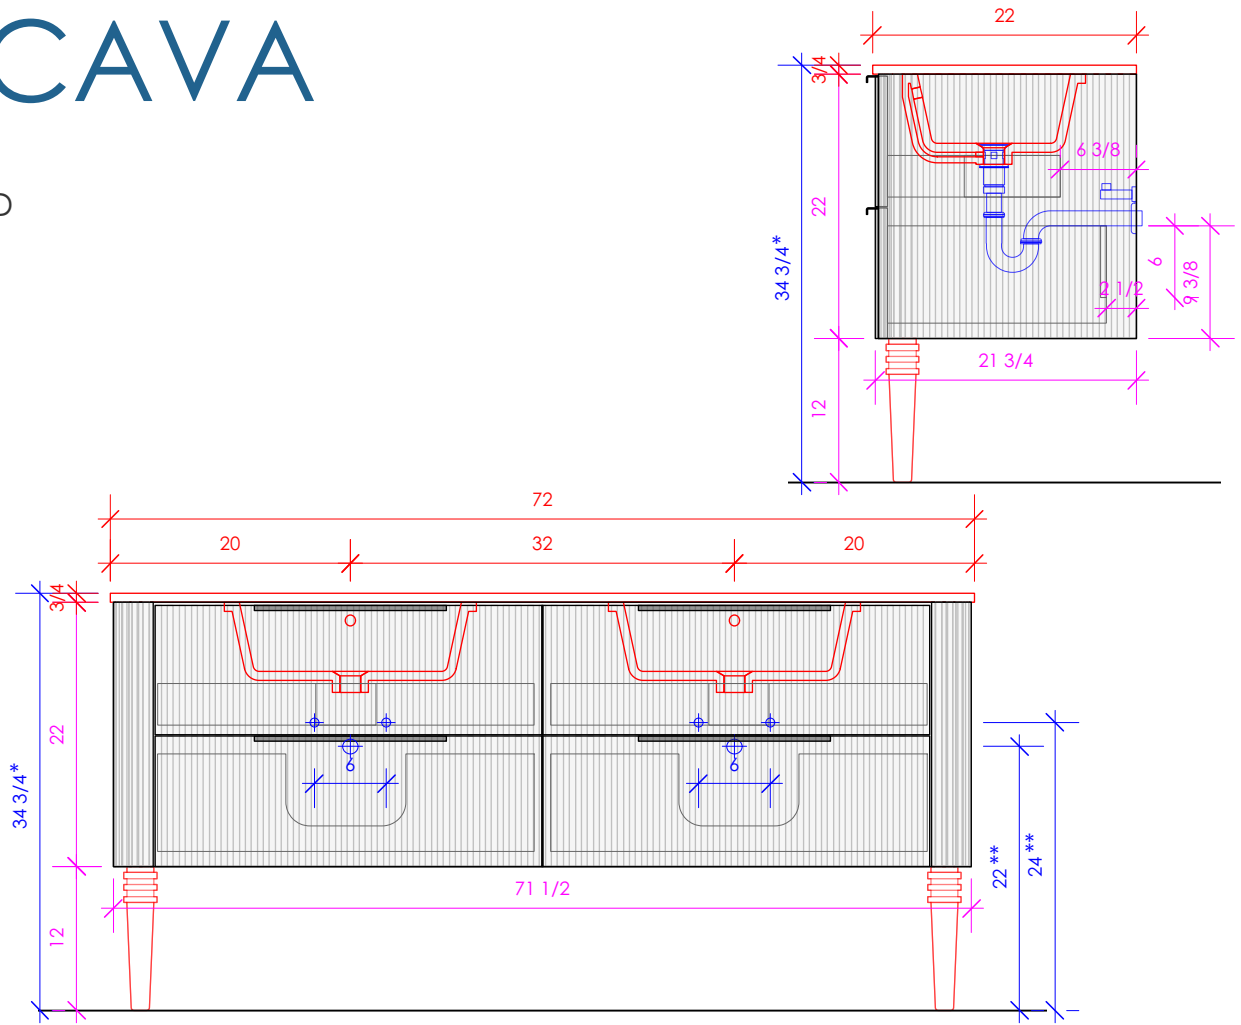

LACAVA

FLUTTI

FLT-W-72D

SHOWN WITH H270 SINKS

* Recommended installation height
 ** Recommended plumbing location

FEATURES:

- WALL MOUNT VANITY
- FLUTED DETAILING
- ROUNDED CORNERS
- FOUR DRAWERS WITH SOFT-CLOSE GLIDES
- DRAWER BOX STAINED TO REFLECT EXTERIOR FINISH
- DECORATIVE HARDWARE K131 INCLUDED AND INSTALLED. PLEASE SPECIFY HARDWARE FINISH. CAN BE REQUESTED TO BE WITHOUT HARDWARE.
- USED WITH FLT-72DT COUNTERTOP AND H270 SINKS (SOLD SEPARATELY)
- FLT-LEG ADD ON AVAILABLE (SOLD SEPARATELY)
- MOUNTING: FRENCH CLEAT (INCLUDED) (SEE FURNITURE MANUAL)
- PROUDLY HANDMADE IN THE USA
- MANUFACTURED WITH LOW VOC FINISHES AND WOOD FROM RENEWABLE FORESTS

3/4" THICKNESS 3/4" THICKNESS 1/2" THICKNESS

LACAVA reserves the right to revise any dimension or information on this sheet without notice. Dimensions are nominal and may vary within an industry accepted tolerance of 1/4". Cabinets with 'vanity top' sinks are made to the matching sink and dimensions may vary. LACAVA is not responsible for any cutouts, countertops, or furniture made without the actual product or template. Differences in color, grain, appearance, and texture are inherent in all natural woodwork and should be expected. Variances in these qualities are not deemed manufacturing defects and will not be accepted as valid reasons for return or exchanges. Plumbing specifications are only a guideline and may need alteration based on application.