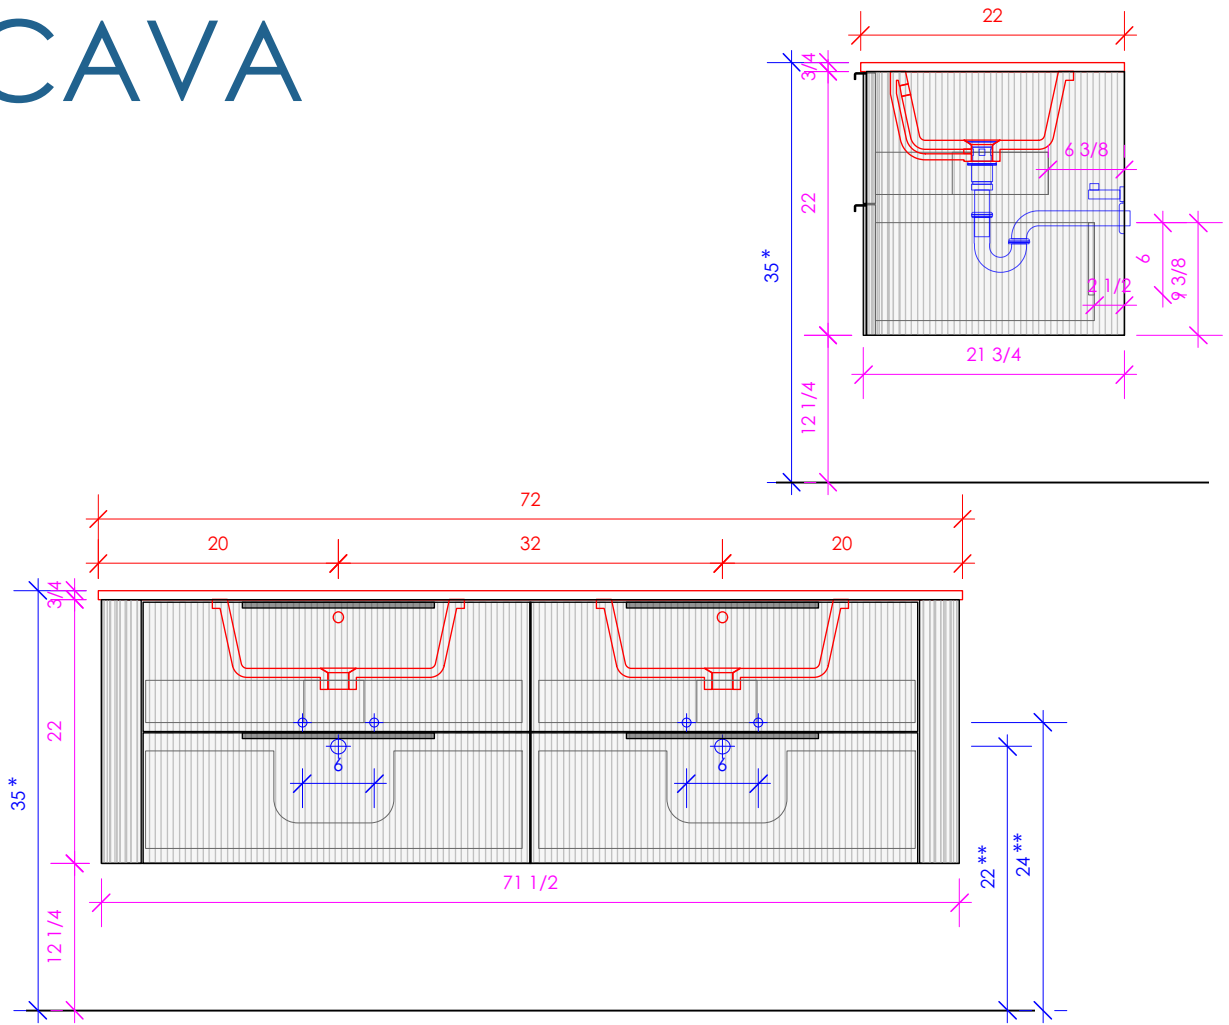

## FLUTTI

FLT-W-72D

SHOWN WITH H270 SINKS

\* Recommended installation height  
\*\* Recommended plumbing location