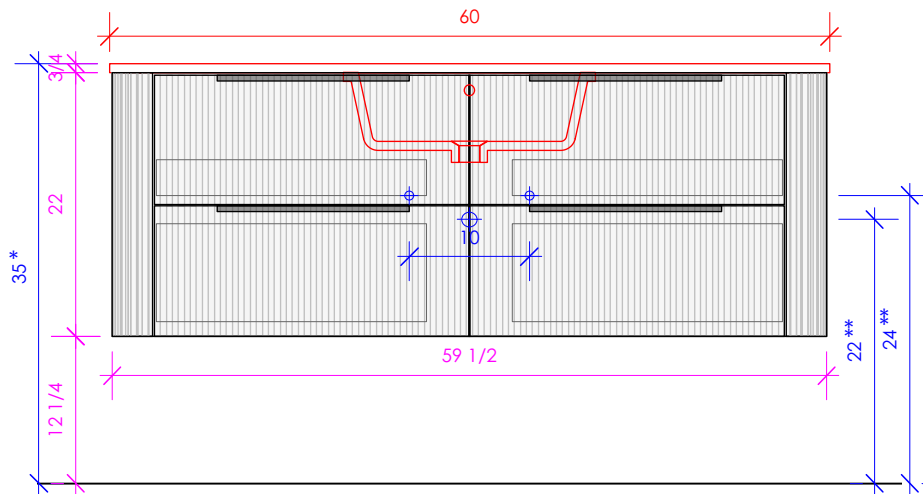

LACAVA

FLUTTI

FLT-W-60S

SHOWN WITH H270 SINK

* Recommended installation height
** Recommended plumbing location

FEATURES:

- WALL MOUNT VANITY
- FLUTED DETAILING
- ROUNDED CORNERS
- FOUR DRAWERS WITH SELF-CLOSE GLIDES
- DRAWER BOX STAINED TO REFLECT EXTERIOR FINISH
- DECORATIVE HARDWARE **K131** INCLUDED AND INSTALLED. PLEASE SPECIFY HARDWARE FINISH. CAN BE REQUESTED TO BE WITHOUT HARDWARE.
- USED WITH **FLT-60ST** COUNTERTOP AND **H270, 5260, CT58UN, OR H264UN** SINK (SOLD SEPARATELY)
- MOUNTING: FRENCH CLEAT (INCLUDED) (SEE FURNITURE MANUAL)
- PROUDLY HANDMADE IN THE USA
- MANUFACTURED WITH LOW VOC FINISHES AND WOOD FROM RENEWABLE FORESTS

SHOWN WITH H264UN SINK

* Recommended installation height
** Recommended plumbing location

LACAVA reserves the right to revise any dimension or information on this sheet without notice. Dimensions are nominal and may vary within an industry accepted tolerance of 1/4". Cabinets with 'vanity top' sinks are made to the matching sink and dimensions may vary. LACAVA is not responsible for any cutouts, countertops, or furniture made without the actual product or template. Differences in color, grain, appearance, and texture are inherent in all natural woodwork and should be expected. Variances in these qualities are not deemed manufacturing defects and will not be accepted as valid reasons for return or exchanges. Plumbing specifications are only a guideline and may need alteration based on application.