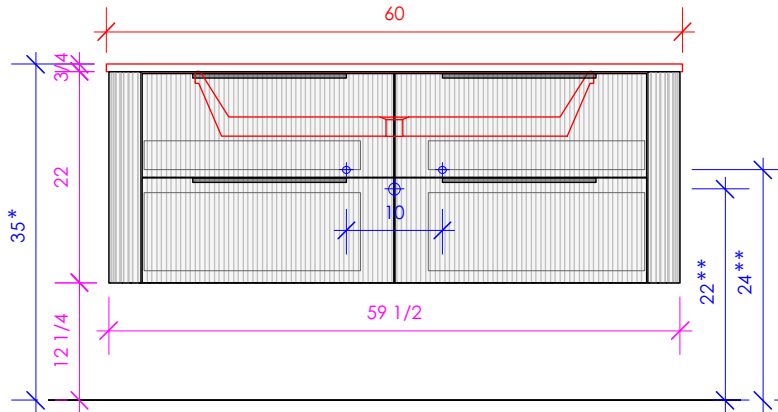

LACAVA reserves the right to revise any dimension or information on this sheet without notice. Dimensions are nominal and may vary within an industry accepted tolerance of 1/4". Cabinets with 'vanity top' sinks are made to the matching sink and dimensions may vary. LACAVA is not responsible for any cutouts, countertops, or furniture made without the actual product or template. Differences in color, grain, appearance, and texture are inherent in all natural woodwork and should be expected. Variances in these qualities are not deemed manufacturing defects and will not be accepted as valid reasons for return or exchanges. Plumbing specifications are only a guideline and may need alteration based on application.

6630 WEST WRIGHTWOOD
CHICAGO, IL 60707

PH: 773-637-9600
FAX: 773-637-9601

LACAVA.COM
INFO@LACAVA.COM

LACAVA

FLUTTI

FLT-W-60S

SHOWN WITH 5460 SINK

SHOWN WITH CT58UN SINK

SHOWN WITH H264UN SINK

* Recommended installation height
** Recommended plumbing location

LACAVA reserves the right to revise any dimension or information on this sheet without notice. Dimensions are nominal and may vary within an industry accepted tolerance of 1/4". Cabinets with 'vanity top' sinks are made to the matching sink and dimensions may vary. LACAVA is not responsible for any cutouts, countertops, or furniture made without the actual product or template. Differences in color, grain, appearance, and texture are inherent in all natural woodwork and should be expected. Variances in these qualities are not deemed manufacturing defects and will not be accepted as valid reasons for return or exchanges. Plumbing specifications are only a guideline and may need alteration based on application.