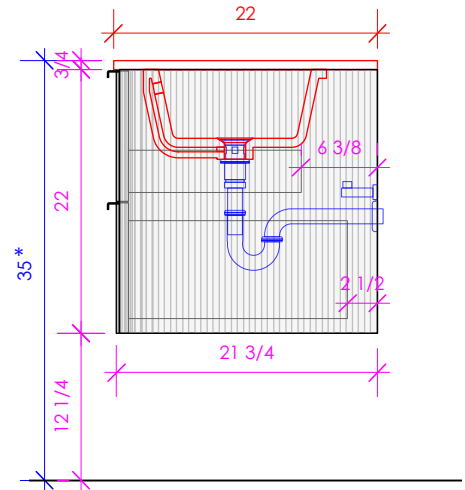

LACAVA

FLUTTI

FLT-W-60S

SHOWN WITH H270 SINK

* Recommended installation height
** Recommended plumbing location

FEATURES:

- WALL MOUNT VANITY
- FLUTED DETAILING
- ROUNDED CORNERS
- FOUR DRAWERS WITH SELF-CLOSE GLIDES
- DRAWER BOX STAINED TO REFLECT EXTERIOR FINISH
- DECORATIVE HARDWARE **K131** INCLUDED AND INSTALLED. PLEASE SPECIFY HARDWARE FINISH. CAN BE REQUESTED TO BE WITHOUT HARDWARE.
- USED WITH **FLT-60ST** COUNTERTOP AND **H270, 5260, CT58UN, OR H264UN** SINK (SOLD SEPARATELY)
- MOUNTING: FRENCH CLEAT (INCLUDED) (SEE FURNITURE MANUAL)
- PROUDLY HANDMADE IN THE USA
- MANUFACTURED WITH LOW VOC FINISHES AND WOOD FROM RENEWABLE FORESTS

SHOWN WITH H264UN SINK

* Recommended installation height
** Recommended plumbing location

LACAVA reserves the right to revise any dimension or information on this sheet without notice. Dimensions are nominal and may vary within an industry accepted tolerance of 1/4". Cabinets with 'vanity top' sinks are made to the matching sink and dimensions may vary. LACAVA is not responsible for any cutouts, countertops, or furniture made without the actual product or template. Differences in color, grain, appearance, and texture are inherent in all natural woodwork and should be expected. Variances in these qualities are not deemed manufacturing defects and will not be accepted as valid reasons for return or exchanges. Plumbing specifications are only a guideline and may need alteration based on application.