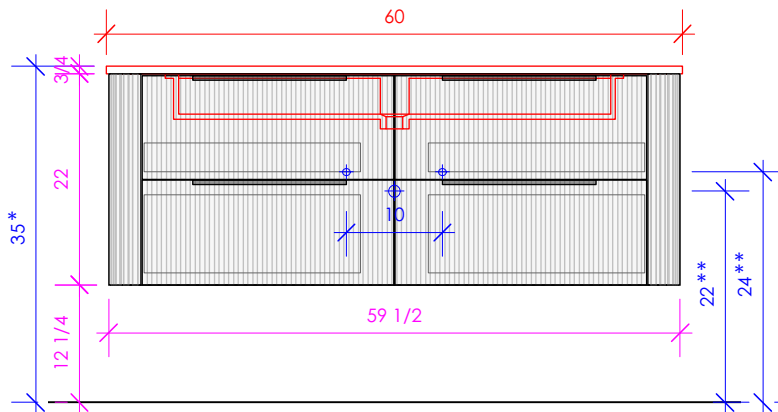

LACAVA reserves the right to revise any dimension or information on this sheet without notice. Dimensions are nominal and may vary within an industry accepted tolerance of 1/4". Cabinets with 'vanity top' sinks are made to the matching sink and dimensions may vary. LACAVA is not responsible for any cutouts, countertops, or furniture made without the actual product or template. Differences in color, grain, appearance, and texture are inherent in all natural woodwork and should be expected. Variances in these qualities are not deemed manufacturing defects and will not be accepted as valid reasons for return or exchanges. Plumbing specifications are only a guideline and may need alteration based on application.

6630 WEST WRIGHTWOOD
CHICAGO, IL 60707

PH: 773-637-9600
FAX: 773-637-9601

LACAVA.COM
INFO@LACAVA.COM

LACAVA

FLUTTI

FLT-W-60S

SHOWN WITH 5460 SINK

SHOWN WITH CT58UN SINK

SHOWN WITH H264UN SINK

* Recommended installation height
** Recommended plumbing location

LACAVA reserves the right to revise any dimension or information on this sheet without notice. Dimensions are nominal and may vary within an industry accepted tolerance of 1/4". Cabinets with 'vanity top' sinks are made to the matching sink and dimensions may vary. LACAVA is not responsible for any cutouts, countertops, or furniture made without the actual product or template. Differences in color, grain, appearance, and texture are inherent in all natural woodwork and should be expected. Variances in these qualities are not deemed manufacturing defects and will not be accepted as valid reasons for return or exchanges. Plumbing specifications are only a guideline and may need alteration based on application.