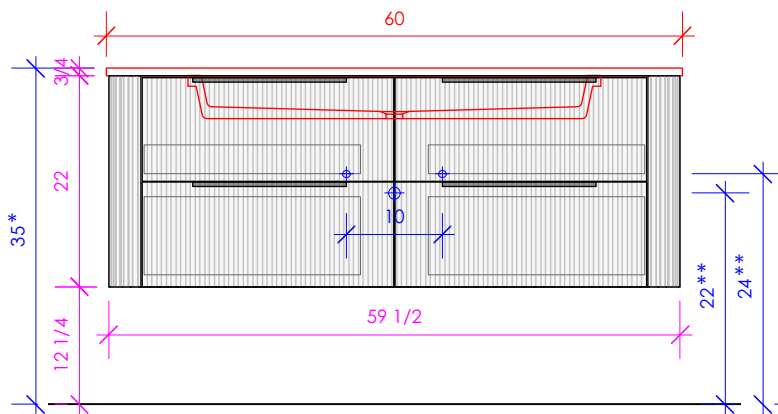

LACAVA reserves the right to revise any dimension or information on this sheet without notice. Dimensions are nominal and may vary within an industry accepted tolerance of 1/4". Cabinets with 'vanity top' sinks are made to the matching sink and dimensions may vary. LACAVA is not responsible for any cutouts, countertops, or furniture made without the actual product or template. Differences in color, grain, appearance, and texture are inherent in all natural woodwork and should be expected. Variances in these qualities are not deemed manufacturing defects and will not be accepted as valid reasons for return or exchanges. Plumbing specifications are only a guideline and may need alteration based on application.

6630 WEST WRIGHTWOOD
CHICAGO, IL 60707

PH: 773-637-9600
FAX: 773-637-9601

LACAVA.COM
INFO@LACAVA.COM

LACAVA

FLUTTI

FLT-W-60S

SHOWN WITH 5460 SINK

SHOWN WITH CT58UN SINK

SHOWN WITH H264UN SINK

* Recommended installation height
** Recommended plumbing location

LACAVA reserves the right to revise any dimension or information on this sheet without notice. Dimensions are nominal and may vary within an industry accepted tolerance of 1/4". Cabinets with 'vanity top' sinks are made to the matching sink and dimensions may vary. LACAVA is not responsible for any cutouts, countertops, or furniture made without the actual product or template. Differences in color, grain, appearance, and texture are inherent in all natural woodwork and should be expected. Variances in these qualities are not deemed manufacturing defects and will not be accepted as valid reasons for return or exchanges. Plumbing specifications are only a guideline and may need alteration based on application.