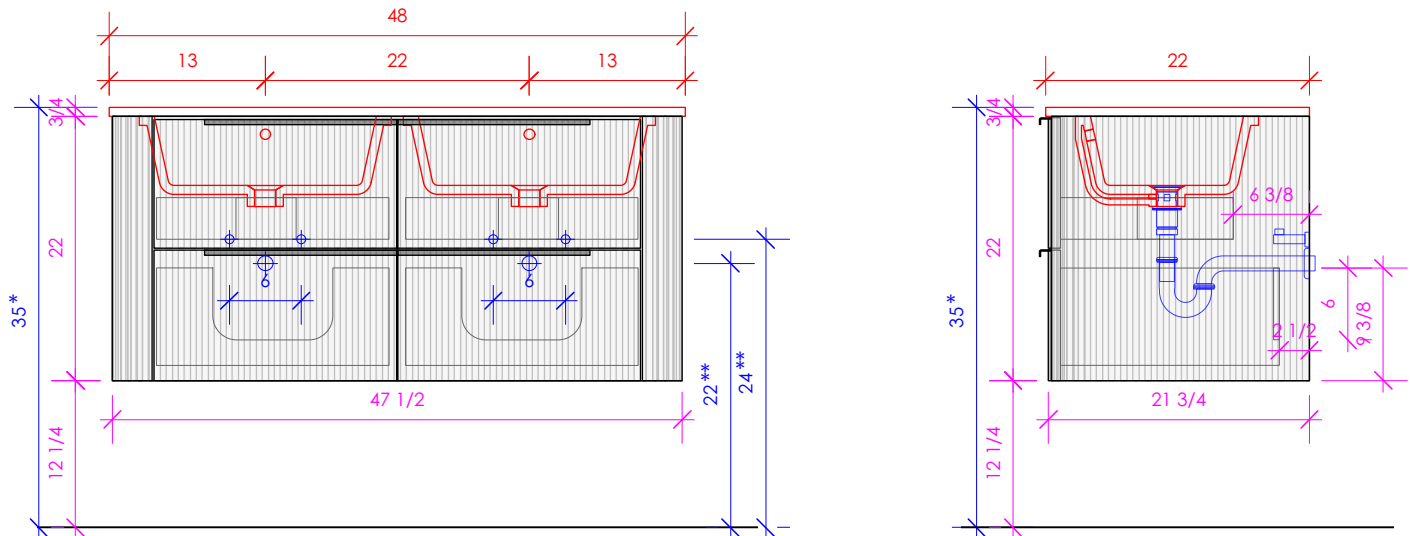

## FLUTTI

FLT-W-48D

SHOWN WITH H270 SINKS

\* Recommended installation height  
\*\* Recommended plumbing location