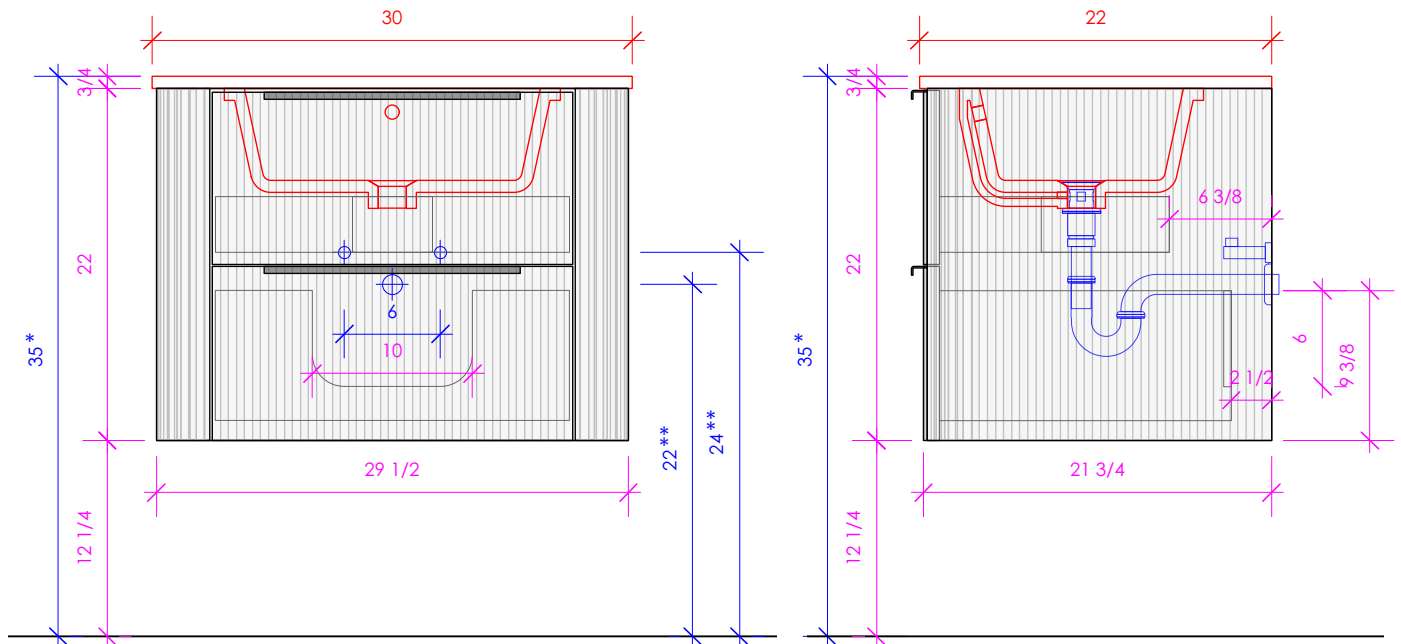

LACAVA

FLUTTI

FLT-W-30

* Recommended installation height
** Recommended plumbing location

FEATURES:

- WALL MOUNT VANITY
- FLUTED DETAILING
- ROUNDED CORNERS
- TWO DRAWERS WITH SELF-CLOSE GLIDES
- DRAWER BOX STAINED TO REFLECT EXTERIOR FINISH
- DECORATIVE HARDWARE **K131** INCLUDED AND INSTALLED. PLEASE SPECIFY HARDWARE FINISH. CAN BE REQUESTED TO BE WITHOUT HARDWARE.
- USED WITH **FLT-30T** COUNTERTOP AND **H270** SINK (SOLD SEPARATELY)
- MOUNTING: FRENCH CLEAT (INCLUDED) (SEE FURNITURE MANUAL)
- PROUDLY HANDMADE IN THE USA
- MANUFACTURED WITH LOW VOC FINISHES AND WOOD FROM RENEWABLE FORESTS