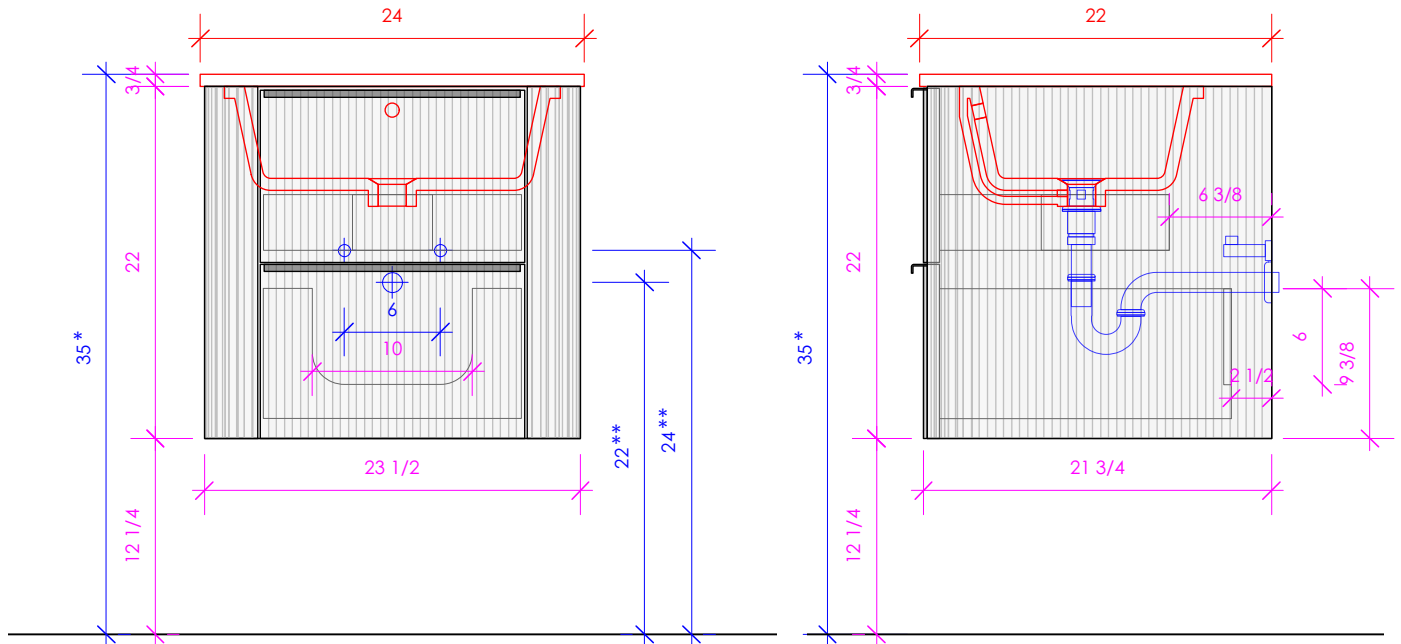

## FLUTTI

FLT-W-24

\* Recommended installation height  
\*\* Recommended plumbing location