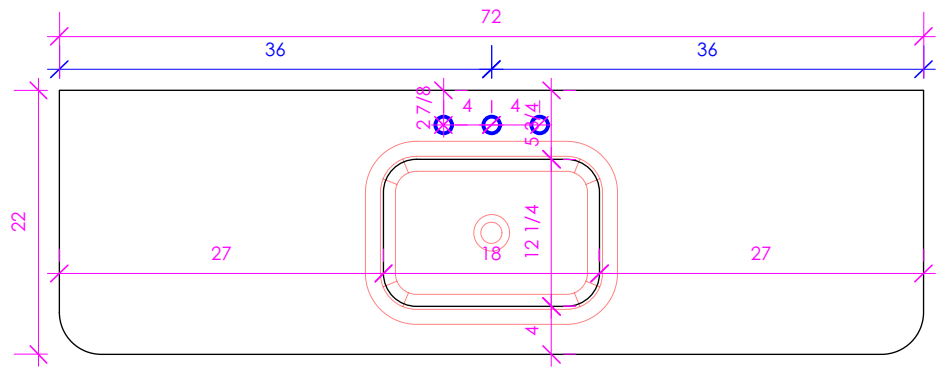

LACAVA

FLUTTI FLT-72ST

SHOWN WITH H270

SHOWN WITH 5260

SHOWN WITH CT58UN

SHOWN WITH H264UN

FEATURES:

- EASED EDGES
- USED WITH H270, 5260, CT58UN, OR H264UN SINK (SOLD SEPARATELY)
- PLEASE SPECIFY SINK
- PLEASE SPECIFY FAUCET HOLE CUTOUTS
- PROUDLY HANDMADE IN THE USA

LACAVA reserves the right to revise any dimension or information on this sheet without notice. Dimensions are nominal and may vary within an industry accepted tolerance of 1/4". Cabinets with 'vanity top' sinks are made to the matching sink and dimensions may vary. LACAVA is not responsible for any cutouts, countertops, or furniture made without the actual product or template. Differences in color, grain, appearance, and texture are inherent in all natural woodwork and should be expected. Variances in these qualities are not deemed manufacturing defects and will not be accepted as valid reasons for return or exchanges. Plumbing specifications are only a guideline and may need alteration based on application.