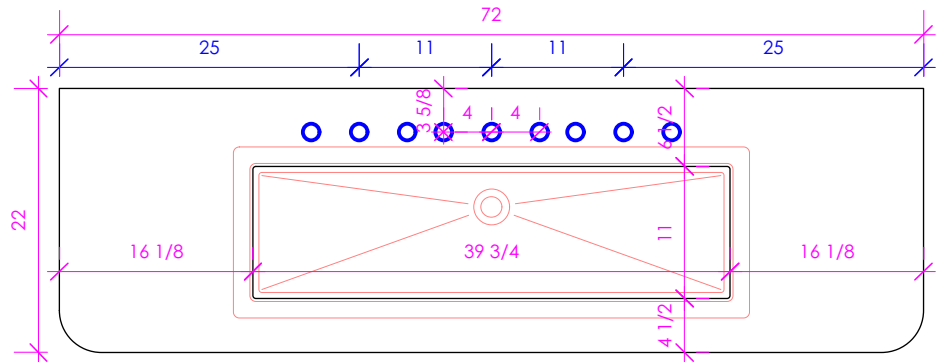

LACAVA

FLUTTI FLT-72ST

SHOWN WITH H270

SHOWN WITH 5260

SHOWN WITH CT58UN

SHOWN WITH H264UN

FEATURES:

- EASED EDGES
- USED WITH H270, 5260, CT58UN, OR H264UN SINK (SOLD SEPARATELY)
- PLEASE SPECIFY SINK
- PLEASE SPECIFY FAUCET HOLE CUTOUTS
- PROUDLY HANDMADE IN THE USA

LACAVA reserves the right to revise any dimension or information on this sheet without notice. Dimensions are nominal and may vary within an industry accepted tolerance of 1/4". Cabinets with 'vanity top' sinks are made to the matching sink and dimensions may vary. LACAVA is not responsible for any cutouts, countertops, or furniture made without the actual product or template. Differences in color, grain, appearance, and texture are inherent in all natural woodwork and should be expected. Variances in these qualities are not deemed manufacturing defects and will not be accepted as valid reasons for return or exchanges. Plumbing specifications are only a guideline and may need alteration based on application.