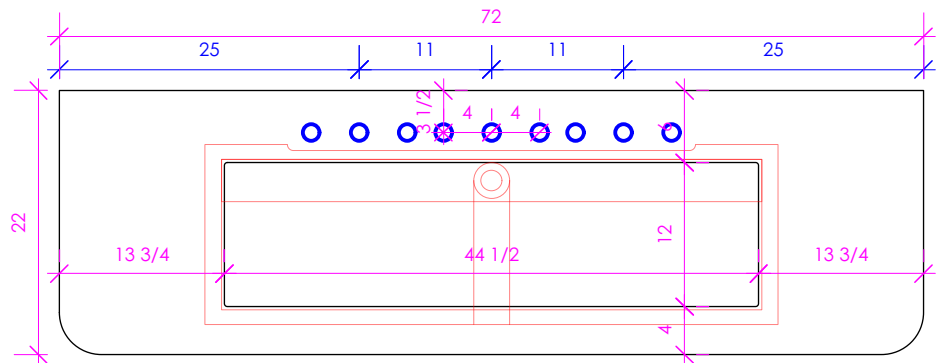

LACAVA

FLUTTI FLT-72ST

SHOWN WITH H270

SHOWN WITH 5260

SHOWN WITH CT58UN

SHOWN WITH H264UN

FEATURES:

- EASED EDGES
- USED WITH H270, 5260, CT58UN, OR H264UN SINK (SOLD SEPARATELY)
- PLEASE SPECIFY SINK
- PLEASE SPECIFY FAUCET HOLE CUTOUTS
- PROUDLY HANDMADE IN THE USA

LACAVA reserves the right to revise any dimension or information on this sheet without notice. Dimensions are nominal and may vary within an industry accepted tolerance of 1/4". Cabinets with 'vanity top' sinks are made to the matching sink and dimensions may vary. LACAVA is not responsible for any cutouts, countertops, or furniture made without the actual product or template. Differences in color, grain, appearance, and texture are inherent in all natural woodwork and should be expected. Variances in these qualities are not deemed manufacturing defects and will not be accepted as valid reasons for return or exchanges. Plumbing specifications are only a guideline and may need alteration based on application.