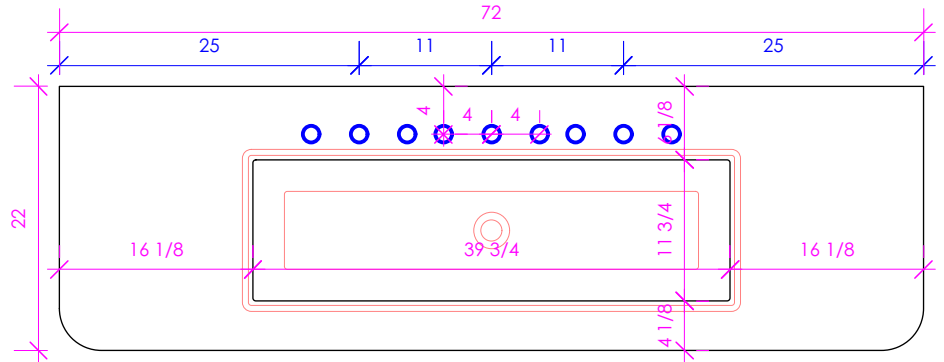

LACAVA

FLUTTI FLT-72ST

SHOWN WITH H270

SHOWN WITH 5260

SHOWN WITH CT58UN

SHOWN WITH H264UN

FEATURES:

- EASED EDGES
- USED WITH H270, 5260, CT58UN, OR H264UN SINK (SOLD SEPARATELY)
- PLEASE SPECIFY SINK
- PLEASE SPECIFY FAUCET HOLE CUTOUTS
- PROUDLY HANDMADE IN THE USA

LACAVA reserves the right to revise any dimension or information on this sheet without notice. Dimensions are nominal and may vary within an industry accepted tolerance of 1/4". Cabinets with 'vanity top' sinks are made to the matching sink and dimensions may vary. LACAVA is not responsible for any cutouts, countertops, or furniture made without the actual product or template. Differences in color, grain, appearance, and texture are inherent in all natural woodwork and should be expected. Variances in these qualities are not deemed manufacturing defects and will not be accepted as valid reasons for return or exchanges. Plumbing specifications are only a guideline and may need alteration based on application.