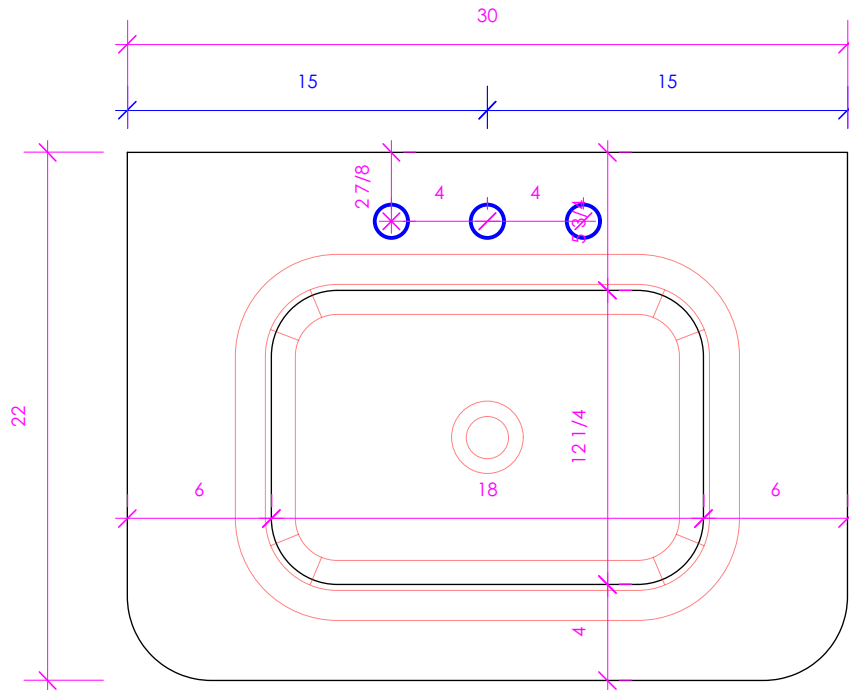

LACAVA

FLUTTI

FLT-30T

SHOWN WITH H270

FEATURES:

- EASED EDGES
- USED WITH H270 SINK
  (SOLD SEPARATELY)
- PLEASE SPECIFY FAUCET HOLE CUTOUTS
- PROUDLY HANDMADE IN THE USA

COUNTERTOP: FLT-30T

STONE:
WH - BIANCO
LN - LINAC
SL - ATHENS

SOLID SURFACE:
M - SATIN WHITE
G - POLISHED WHITE
R - MARMO
V - LAVA
D - OBSIDIAN

CONCRETE:
SND - SAND
SLT - SLATE
TERR - TERRACOTTA
CHL - CHARCOAL
SUN - SUN
CLY - CLAY
LIL - LILAC
MOS - MOSS

QUARTZ:
PR - PURO
AH - ASH

LACAVA reserves the right to revise any dimension or information on this sheet without notice. Dimensions are nominal and may vary within an industry accepted tolerance of 1/4". Cabinets with 'vanity top' sinks are made to the matching sink and dimensions may vary. LACAVA is not responsible for any cutouts, countertops, or furniture made without the actual product or template. Differences in color, grain, appearance, and texture are inherent in all natural woodwork and should be expected. Variances in these qualities are not deemed manufacturing defects and will not be accepted as valid reasons for return or exchanges. Plumbing specifications are only a guideline and may need alteration based on application.

6630 WEST WRIGHTWOOD
CHICAGO, IL 60707

PH: 773-637-9600
FAX: 773-637-9601

LACAVA.COM
INFO@LACAVA.COM