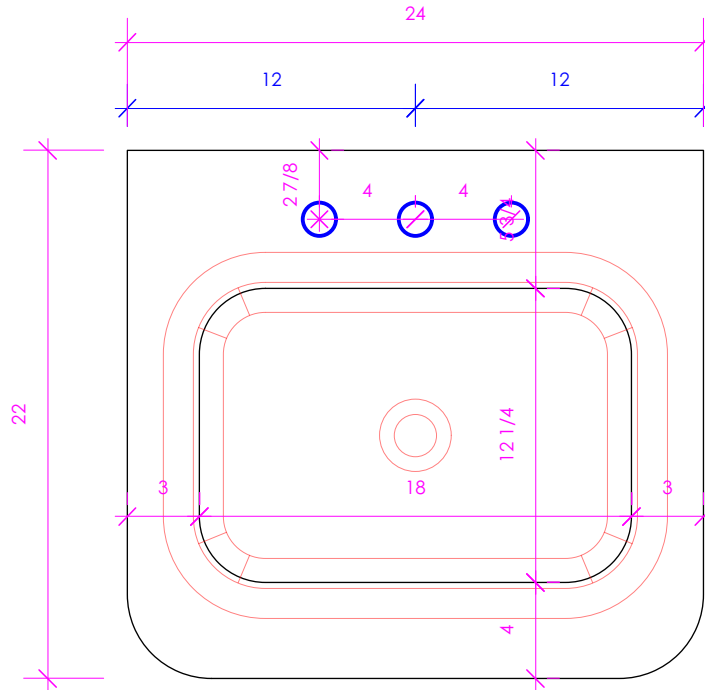

LACAVA

FLUTTI

FLT-24T

SHOWN WITH H270

FEATURES:

- EASED EDGES
- USED WITH H270 SINK
(SOLD SEPARATELY)
- PLEASE SPECIFY FAUCET HOLE CUTOUTS
- PROUDLY HANDMADE IN THE USA

COUNTERTOP: FLT-24T

STONE:	SOLID SURFACE:	CONCRETE:
WH - BIANCO	M - SATIN WHITE	SND - SAND
LN - LINAC	G - POLISHED WHITE	SLT - SLATE
SL - ATHENS	R - MARMO	TERR - TERRACOTTA
	V - LAVA	CHL - CHARCOAL
QUARTZ:	D - OBSIDIAN	SUN - SUN
PR - PURO		CLY - CLAY
AH - ASH		LIL - LILAC
		MOS - MOSS

LACAVA reserves the right to revise any dimension or information on this sheet without notice. Dimensions are nominal and may vary within an industry accepted tolerance of 1/4". Cabinets with 'vanity top' sinks are made to the matching sink and dimensions may vary. LACAVA is not responsible for any cutouts, countertops, or furniture made without the actual product or template. Differences in color, grain, appearance, and texture are inherent in all natural woodwork and should be expected. Variances in these qualities are not deemed manufacturing defects and will not be accepted as valid reasons for return or exchanges. Plumbing specifications are only a guideline and may need alteration based on application.